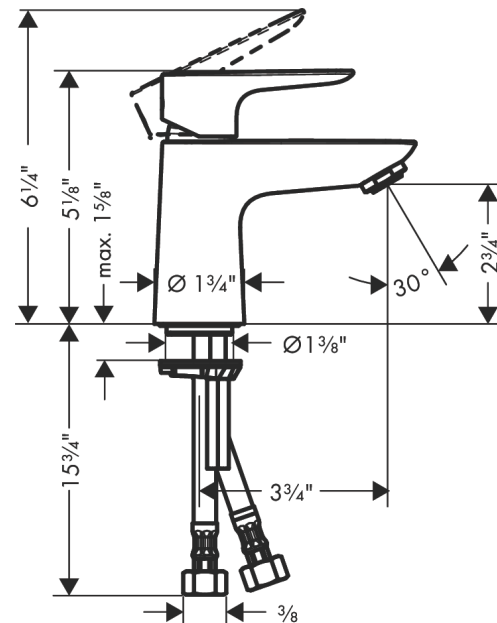

Talis E
Single-Hole Faucet 80, 1.2 GPM
 Finishes : **chrome** Part no. : **71702001**

Description

Features

- Spray modes: Aerated spray
- Flow: 1.2 GPM (4.5 L/Min)
- Ceramic cartridge
- Does not include: Pop-up assembly

Item details

List Price \$ 209.00

Technology

Compliance

Product image

Scale drawing

Talis E
Single-Hole Faucet 80, 1.2 GPM
 Finishes : **chrome** Part no. : **71702001**

Exploded drawing

Year of production: >12/16

Talis E
Single-Hole Faucet 80, 1.2 GPM
 Finishes : **chrome** Part no. : **71702001**

Spare parts list

Year of production: >12/16

Pos.	Description	Part no.	Price	PU
1	handle	92687000	-	1
2	screw cover	95704000	-	1
3	flange	92625000	-	1
4	nut	92689000	-	1
5	O-ring 25x1,5	98146000	-	1
6	O-ring 27x1,5	92527000	-	1
7	cartridge, assy	95973001	-	1
8	seal	98865000	-	1
9	adapter for cartridge	98866000	-	1
10	O-ring 23x2	98398000	-	1
11	aerator M24x1 (4,5 l/min)	92877000	-	1
12	screw M8 x 68	97736000	-	1
13	seal Ø 42	98722000	-	1
14	fixing set	96016000	-	1
15	connection hose 18½" M8x0,75 3/8"	96321001	-	1
16	O-ring 7x1,5	98422000	-	1