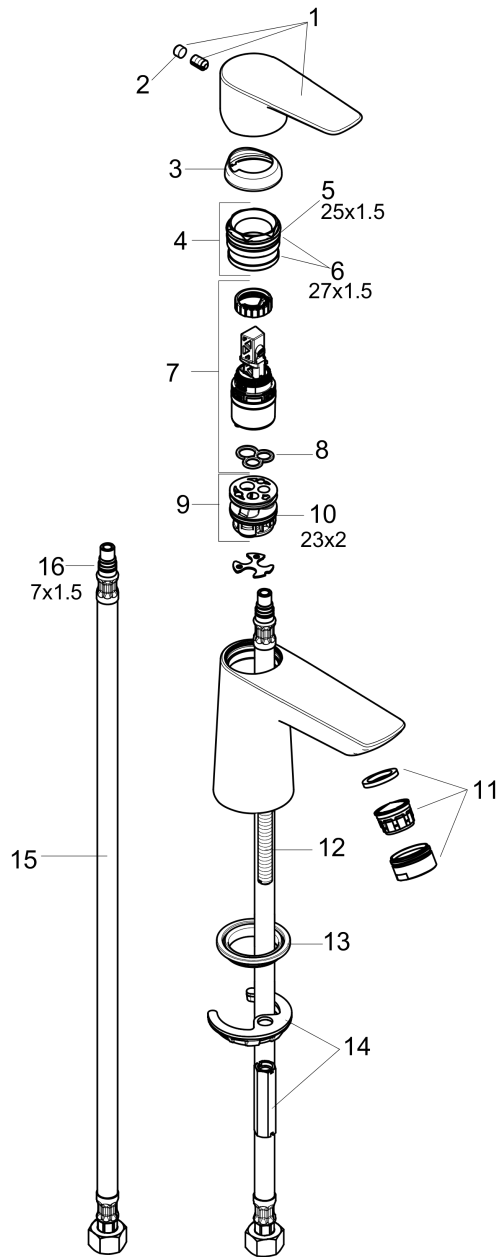

Talis E
Single-Hole Faucet 80, 1.2 GPM
 Finishes : **chrome** Part no. : **71702001**

Description

Features

- Spray modes: Aerated spray
- Flow: 1.2 GPM (4.5 L/Min)
- Ceramic cartridge
- Does not include: Pop-up assembly

Item details

List Price \$ 209.00

Technology

Compliance

Product image

Scale drawing

Talis E
Single-Hole Faucet 80, 1.2 GPM
 Finishes : **chrome** Part no. : **71702001**

Exploded drawing

Year of production: >12/16

Talis E
Single-Hole Faucet 80, 1.2 GPM
 Finishes : **chrome** Part no. : **71702001**

Spare parts list

Year of production: >12/16

Pos.	Description	Part no.	Price	PU
1	handle	92687000	-	1
2	screw cover	95704000	-	1
3	flange	92625000	-	1
4	nut	92689000	-	1
5	O-ring 25x1,5	98146000	-	1
6	O-ring 27x1,5	92527000	-	1
7	cartridge, assy	95973001	-	1
8	seal	98865000	-	1
9	adapter for cartridge	98866000	-	1
10	O-ring 23x2	98398000	-	1
11	aerator M24x1 (4,5 l/min)	92877000	-	1
12	screw M8 x 68	97736000	-	1
13	seal Ø 42	98722000	-	1
14	fixing set	96016000	-	1
15	connection hose 18½" M8x0,75 3/8"	96321001	-	1
16	O-ring 7x1,5	98422000	-	1