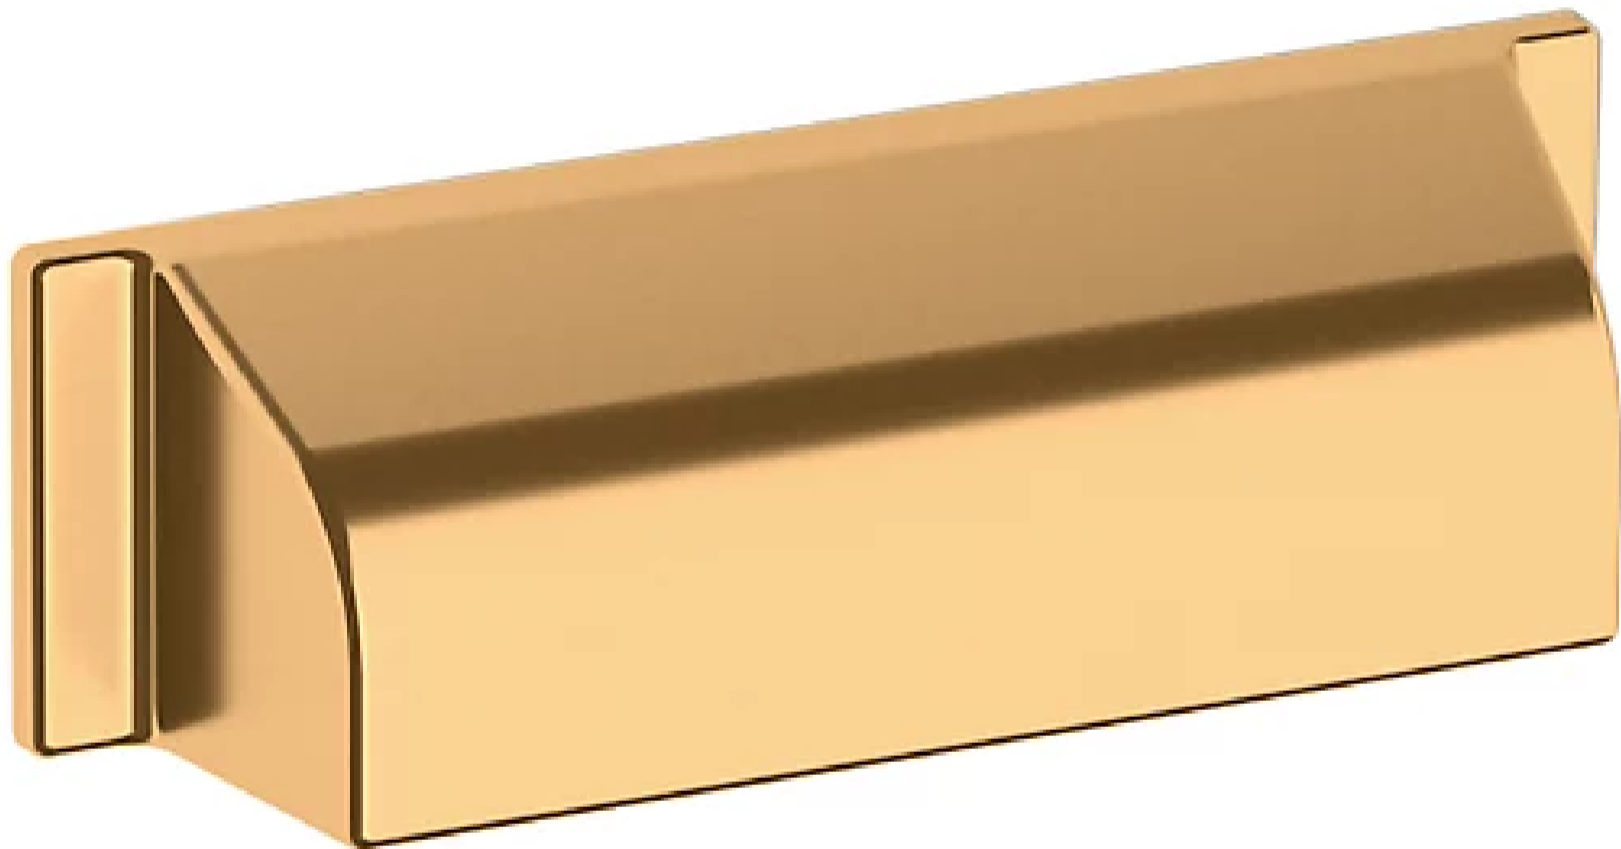

# 4421 TRANSITIONAL CUP PULL

4" CTC

## SPECIFICATIONS

STYLE Transitional

## Key Features

- ☑ Clean lines with an ode to vintage appeal are found in the newly designed Transitional cup pull.