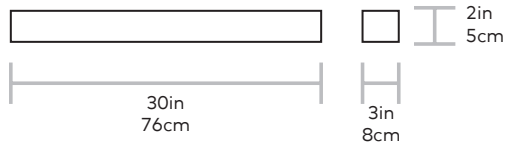

Fruit Trough

MATERIAL > Stainless Steel

Originally designed as an accessory to store and display fruit, this versatile, watertight vessel also works well as a simple indoor/outdoor planter for succulents or herbs.