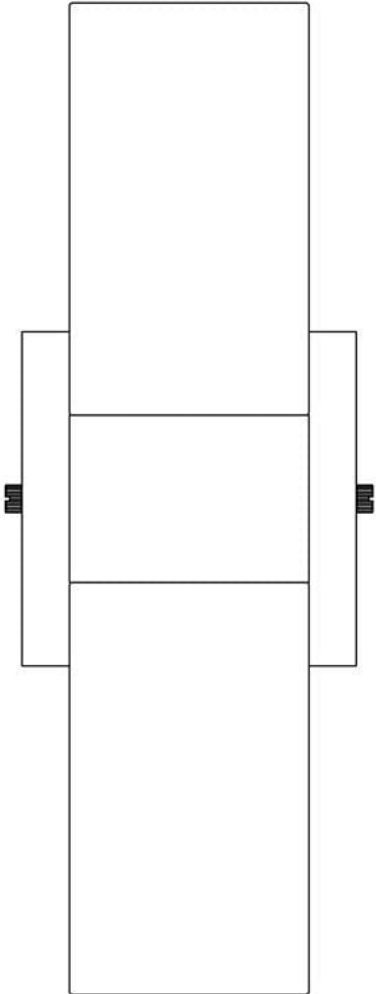

2-Light-LED Chrome Vanity Light

---

356 [14"]

51 [2"]

132 [5 1/4"]