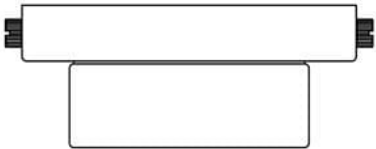

2-Light-LED Chrome Vanity Light

---

356 [14"]

51 [2"]

132 [5 1/4"]