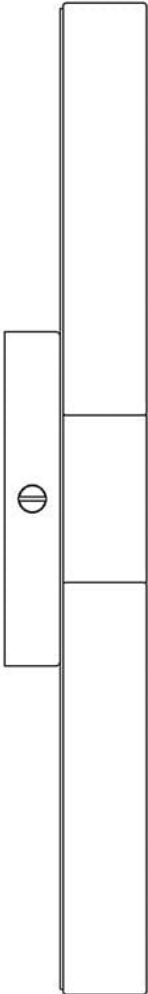

2-Light-LED Chrome Vanity Light

---

356 [14"]

51 [2"]

132 [5 1/4"]