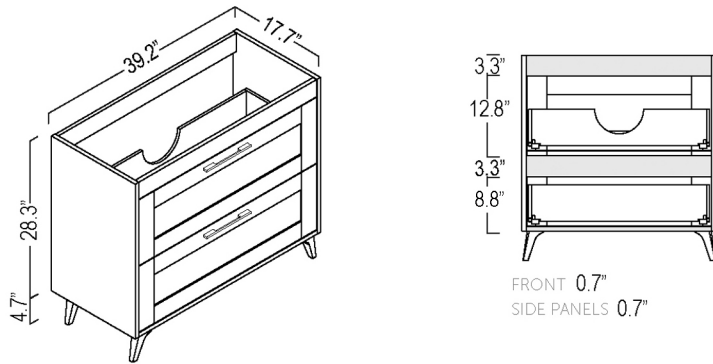

Technical information

Total extraction
Extracción total
Extraction totale

Laminated texture
Textura laminada
Laminé texture

Soft close
Cierre amortiguado
Fermeture ralentie

* WS Bath Collections reserve the right to make revisions without notice to product specifications, dimensions, or information.

Collection | Rose	Model | Rose C100F	Dimensions Metric 1 inch = 2.54 cm 1 inch = 25.4 mm	1051 Lea Drive - Collegeville, PA 19426 Tel. 215 513 9400 - Fax 610 831 0215 www.ws bathcollections.com - info@ws bathcollectins.com