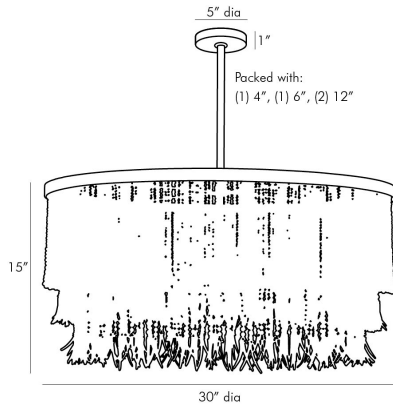

ARTERIORES

BAJA CHANDELIER

45094

H: 17 IN, Dia: 30.00 IN

Natural

Contract Suitable As Is

A natural take on classic design the Baja finds balance and defines beauty with organic materials. The layered concentric construction is crafted from wood and coconut beads that are strung along an antique brass frame showcasing a mélange of neutral hues. Coconut shell talons hang from the wood bead strands. Though light and airy this 3-light chandelier establishes a strong natural presence in any setting. Also available in a dark gray wash finish (45083). finish will vary.

APPEARANCE

Material	Iron, Wood
Finish	Antique Brass, Dark Gray Wash, Natural
Finish Will Vary	true
Top Coat/Sealant	false

DIMENSIONS

Chandelier	H: 15 IN, Dia: 30.00 IN
Minimum Hanging Height	17 IN
Maximum Hanging Height	51 IN
Canopy	H: 1 IN, Dia: 5.00 IN

WIRING

Rating	Indoor Only
Cord	10 FT IN, Clear/Silver, SVT
Socket	3, Type A- E26 Other
Maximum Watt	60
Voltage	110-120 V

CERTIFICATIONS

Certifications	Mexico Australia, European Union, United Arab Emirates, United States, Canada
----------------	--

COMPLIANCY

UL/ETL	Yes
CB	Yes
RoHS	true

SHIPPING

Shipping Requirements	Prop65
Product Weight	18 LBS
Gross Weight 1	20.35 LBS
Gross Weight 2	3 LBS
Shipping Box 1	H: 4 IN, L: 33 IN, W: 33 IN
Shipping Box 2	H: 3 IN, L: 3 IN, W: 10 IN