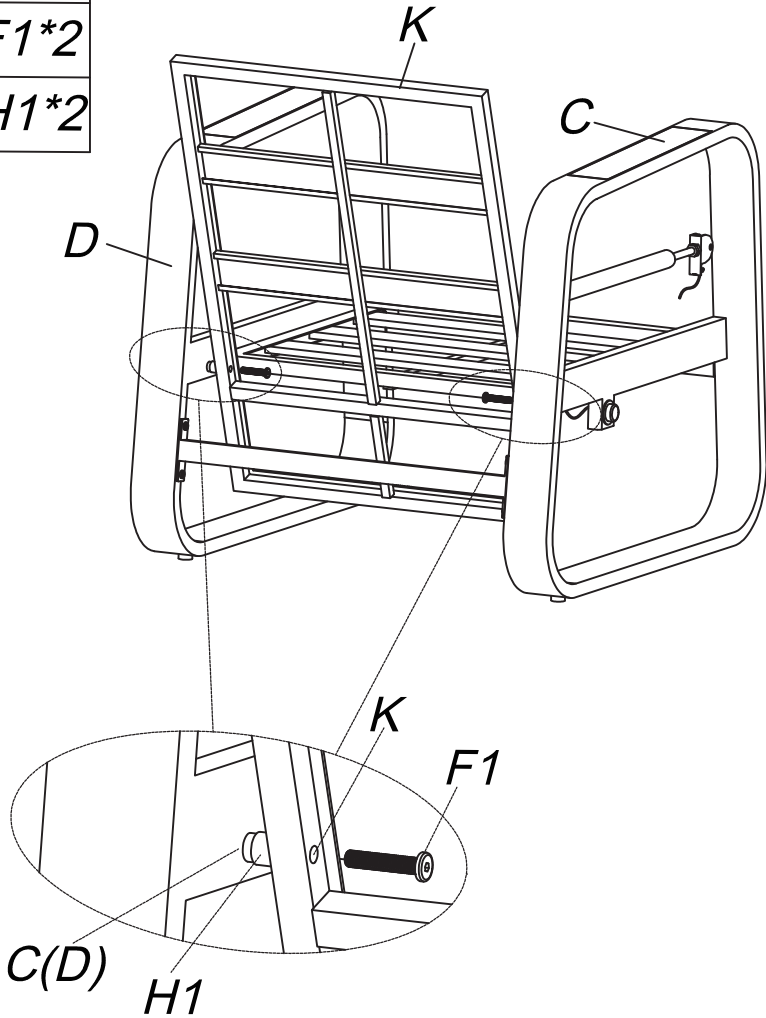

Assembly Instruction

Parts List

C  Right	D  Left	H 	K 
1 pc	1 pc	1 pc	1 pc
X 	Y 	M1 	
1 pc	1 pc	1 pc	

Hardware List

A1  M6*20mm	B1  M6*30mm	E1  M8*30mm	F1  M8*40mm
4 pcs	4 pcs	1 pc	3 pcs
G1  M8	H1 	L1 	N1 
2 pcs	2 pcs	1 pc	1 pc

Assembly Instruction

Step 2

*K*1*

*F1*2*

*H1*2*

Assembly Instruction

Step 3

Assembly Instruction

Step 4

1. Press and hold the button, lie back with force and push the back of sofa to the reclining position.

2. Press and hold the button, lean forward, restore the sofa back to its original recline angle.

Assembly Instruction

Parts List

E  Right	F  Left	I 	L 
1 pc	1 pc	1 pc	1 pc
Q 	X 	Y 	
2 pcs	3 pcs	3 pcs	

Hardware List

A1  M6*20mm	B1  M6*30mm	D1  M6*50mm	I1 
4 pcs	8 pcs	1 pc	1 pc
L1 			
1 pc			

Assembly Instruction