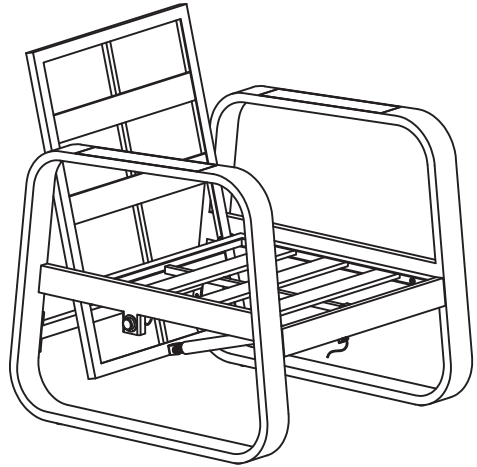

Assembly Instruction

Parts List

C  Right	D  Left	H 	K 
1 pc	1 pc	1 pc	1 pc
X 	Y 	M1 	
1 pc	1 pc	1 pc	

Hardware List

A1  M6*20mm	B1  M6*30mm	E1  M8*30mm	F1  M8*40mm
4 pcs	4 pcs	1 pc	3 pcs
G1  M8	H1 	L1 	N1 
2 pcs	2 pcs	1 pc	1 pc

Assembly Instruction

Step 1

C*1

D*1

H*1

M1*1

A1*4

B1*4

Assembly Instruction

Step 2

*K*1*

*F1*2*

*H1*2*

Assembly Instruction

Step 3

Assembly Instruction

Step 4

1. Press and hold the button, lie back with force and push the back of sofa to the reclining position.

2. Press and hold the button, lean forward, restore the sofa back to its original recline angle.