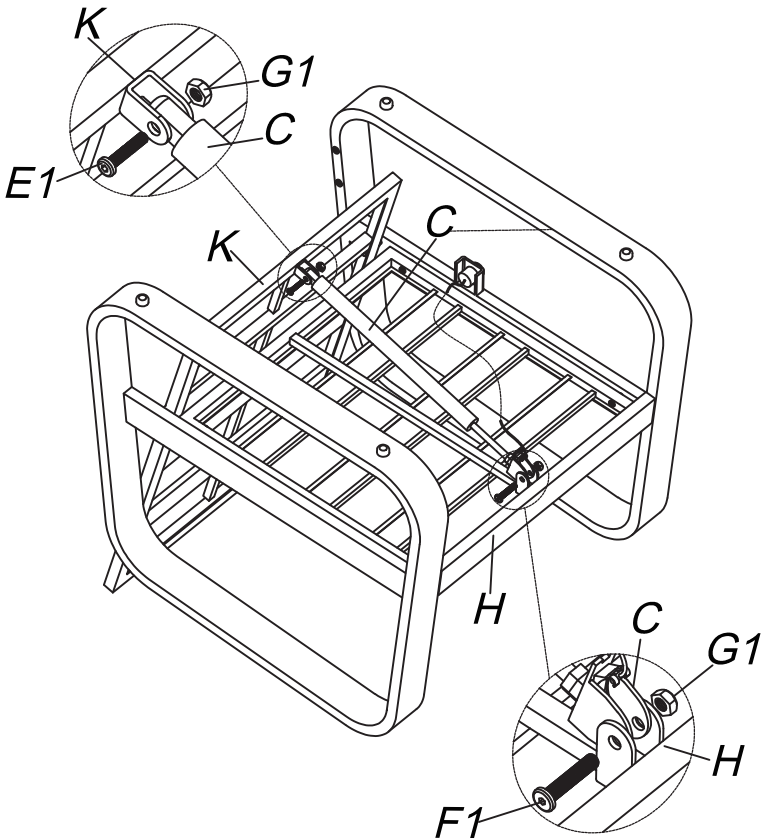

Assembly Instruction

Parts List

C  Right	D  Left	H 	K 
1 pc	1 pc	1 pc	1 pc
X 	Y 	M1 	
1 pc	1 pc	1 pc	

Hardware List

A1  M6*20mm	B1  M6*30mm	E1  M8*30mm	F1  M8*40mm
4 pcs	4 pcs	1 pc	3 pcs
G1  M8	H1 	L1 	N1 
2 pcs	2 pcs	1 pc	1 pc

Assembly Instruction

Step 2

*K*1*

*F1*2*

*H1*2*

Assembly Instruction

Step 3

Assembly Instruction

Step 4

1. Press and hold the button, lie back with force and push the back of sofa to the reclining position.

2. Press and hold the button, lean forward, restore the sofa back to its original recline angle.

Assembly Instruction

Parts List

E  Right	F  Left	I 	L 
1 pc	1 pc	1 pc	1 pc
Q 	X 	Y 	
2 pcs	3 pcs	3 pcs	

Hardware List

A1  M6*20mm	B1  M6*30mm	D1  M6*50mm	I1 
4 pcs	8 pcs	1 pc	1 pc
L1 			
1 pc			

Assembly Instruction