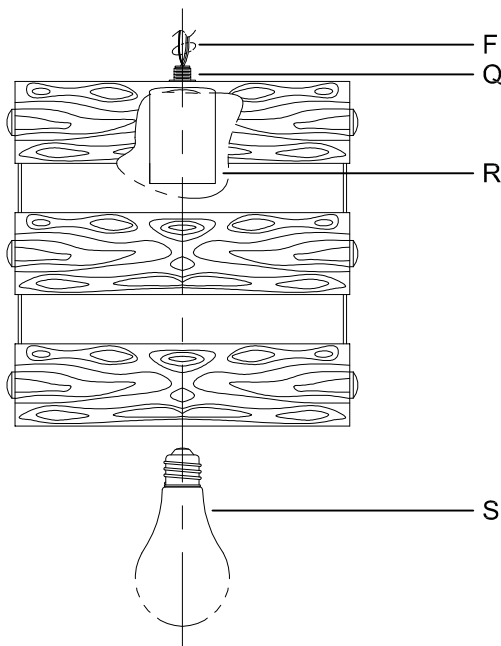

## CANOPY MOUNTING & WIRE CONNECTION ASSEMBLY STEPS:

1. D,E → A
2. B,A → C
3. N,P,H → D
4. P → H (TO LOCK) (APRETAR) (À VERROUILLER)
5. F → M
6. M → Q
7. L → M
8. J,K → L
9. L → H
10. F → L,K,J,H,D
11. F → G
12. J,K → H

## FIXTURE ASSEMBLY STEPS:

1. S → R

B, C, G & S  
 (NOT FURNISHED)  
 (NO INCLUIDA)  
 (NON FOURNIE)