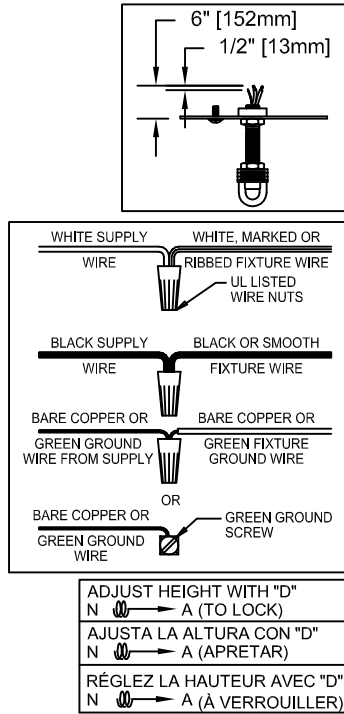

# Assembly & Installation Instructions

**CAUTION:** Read instructions carefully and turn electricity off at main circuit breaker panel before beginning installation.

\*\*\*\*\*

**WARNING -** If any Special Control Devices are used with this Fixture, Follow the Instructions Carefully to assure full compliance with N.E.C. requirements. If there are any questions, contact a Qualified Electrical Contractor.

## CANOPY MOUNTING & WIRE CONNECTION ASSEMBLY STEPS:

1. D,E → A
2. B,A → C
3. N,P,H → D
4. P → H (TO LOCK) (APRETAR) (À VERROUILLER)
5. F → M
6. M → Q
7. L → M
8. J,K → L
9. L → H
10. F → L,K,J,H,D
11. F → G
12. J,K → H

## FIXTURE ASSEMBLY STEPS:

1. S → R

B, C, G & S  
 (NOT FURNISHED)  
 (NO INCLUIDA)  
 (NON FOURNIE)