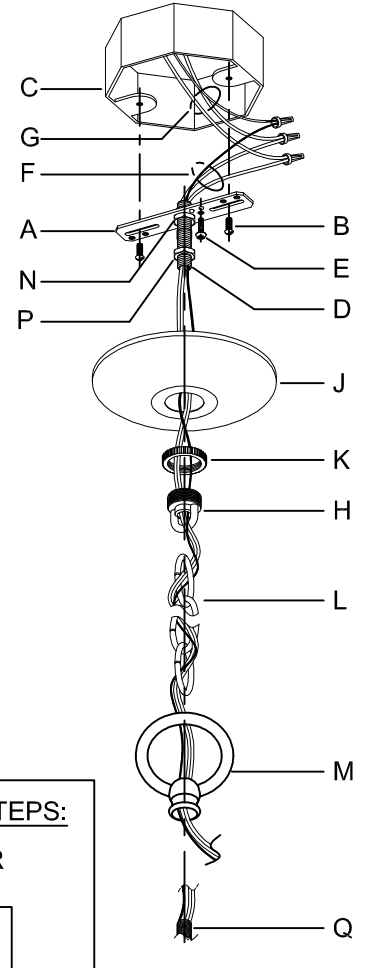

# Assembly & Installation Instructions

**CAUTION:** Read instructions carefully and turn electricity off at main circuit breaker panel before beginning installation.

\*\*\*\*\*

**WARNING -** If any Special Control Devices are used with this Fixture, Follow the Instructions Carefully to assure full compliance with N.E.C. requirements. If there are any questions, contact a Qualified Electrical Contractor.

## CANOPY MOUNTING & WIRE CONNECTION ASSEMBLY STEPS:

1. D,E → A
2. B,A → C
3. N,P,H → D
4. P → H (TO LOCK) (APRETAR) (À VERROUILLER)
5. F → M
6. M → Q
7. L → M
8. J,K → L
9. L → H
10. F → L,K,J,H,D
11. F → G
12. J,K → H

## FIXTURE ASSEMBLY STEPS:

1. S → R

B, C, G & S  
 (NOT FURNISHED)  
 (NO INCLUIDA)  
 (NON FOURNIE)