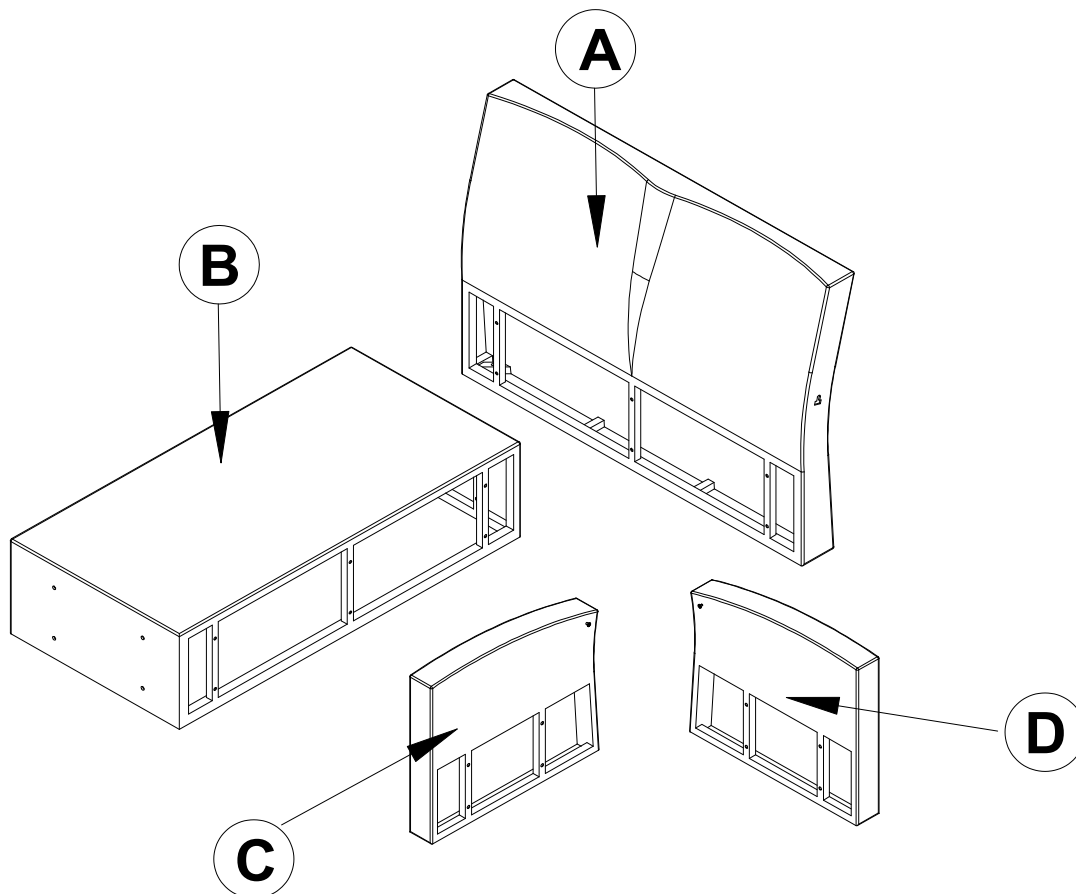

ASSEMBLY INSTRUCTIONS

DOUBLE LOVE SEAT W/ARMS

- . Use of power tool to assemble this product will invalidate any claim and damage this product making it unsafe!!!
- . Please assemble on a clean soft surface to avoid damage.

Tool Included

Determine the configuration that you purchased. Choose the Assembly Instructions that matches that configuration.

Part List- Double Love Seat W/Arms

Identifying the hardware-Identify the hardware using the illustrations below.

STEP 1

- E  06
- F  06
M6x50mm
- G  01

STEP 2

- E  08
- F  08
M6x50mm
- G  01

Double Love Seat W/Arms