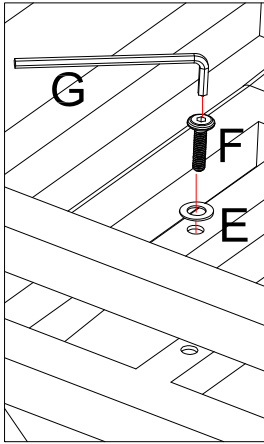

Tool Included

Determine the configuration that you purchased. Choose the Assembly Instructions that matches that configuration.

Part List- Double Love Seat W/Arms

Identifying the hardware-Identify the hardware using the illustrations below.

STEP 1

- E  06
- F  06
M6x50mm
- G  01

STEP 2

- E  08
- F  08
M6x50mm
- G  01

Double Love Seat W/Arms