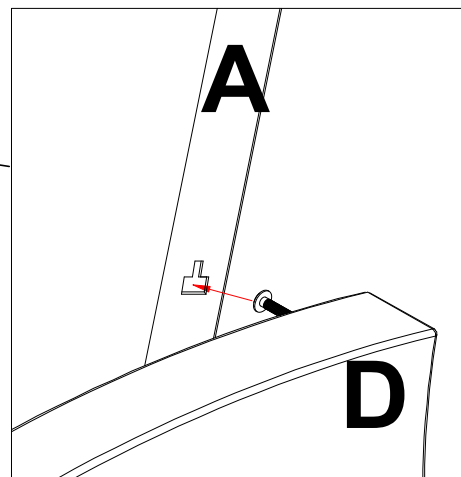

Tool Included

Determine the configuration that you purchased. Choose the Assembly Instructions that matches that configuration.

Part List- Double Love Seat W/Arms

Identifying the hardware-Identify the hardware using the illustrations below.

STEP 1

- E  06
- F  06
M6x50mm
- G  01

STEP 2

- E  08
- F  08
M6x50mm
- G  01

Double Love Seat W/Arms