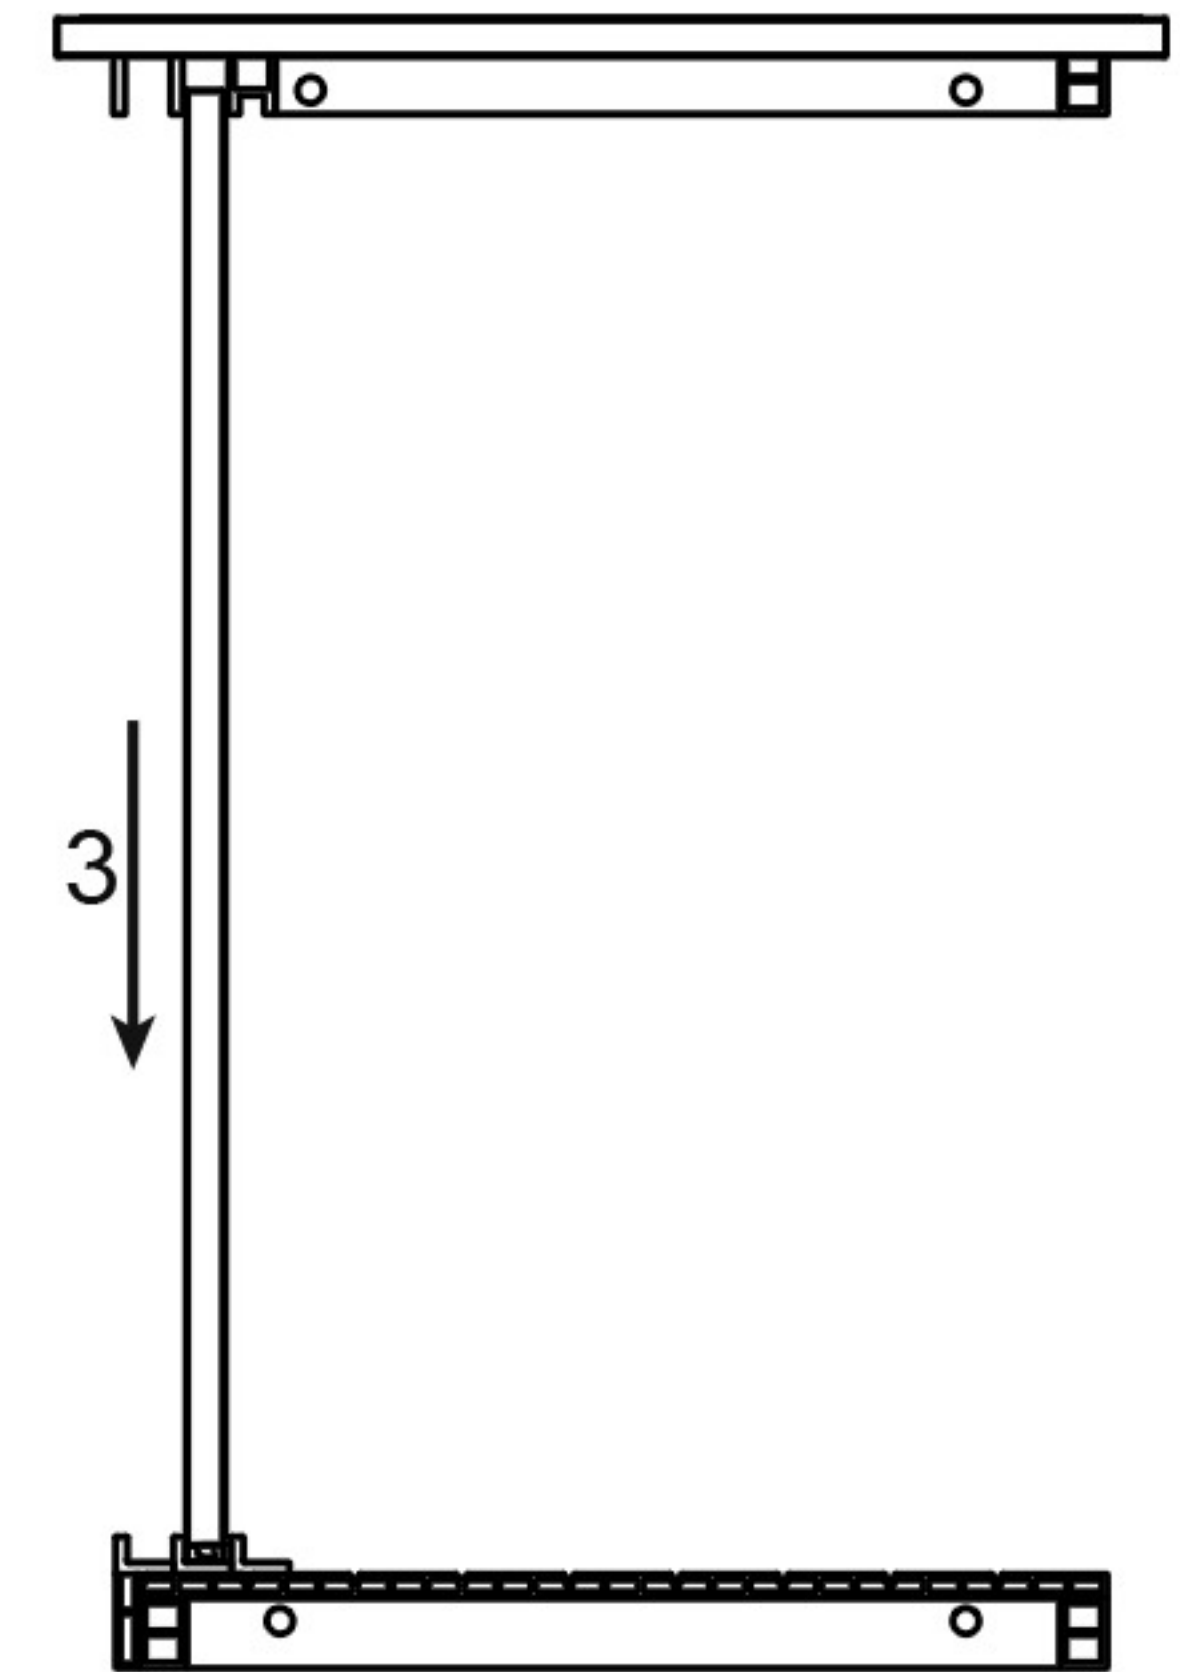

48" Versa Stand

Parts List

Part 1 X 1

Part 2 X 1

Part 3 X 1

Part 4 X 1

Part 5 X 1

Part 6 X 1

Part 7 X 1

Part 8 X 3

Ⓐ X 4
7/8" (2.2CM)

Ⓑ X 16
1 5/8" (4.2CM)

Ⓒ X 2

Step 1 .

Step 2 .

Step 3 .

Step 4 .

Step 5 .

Step 6 .

Step 7 .

Step 8 .

Step 9 .

Complete .