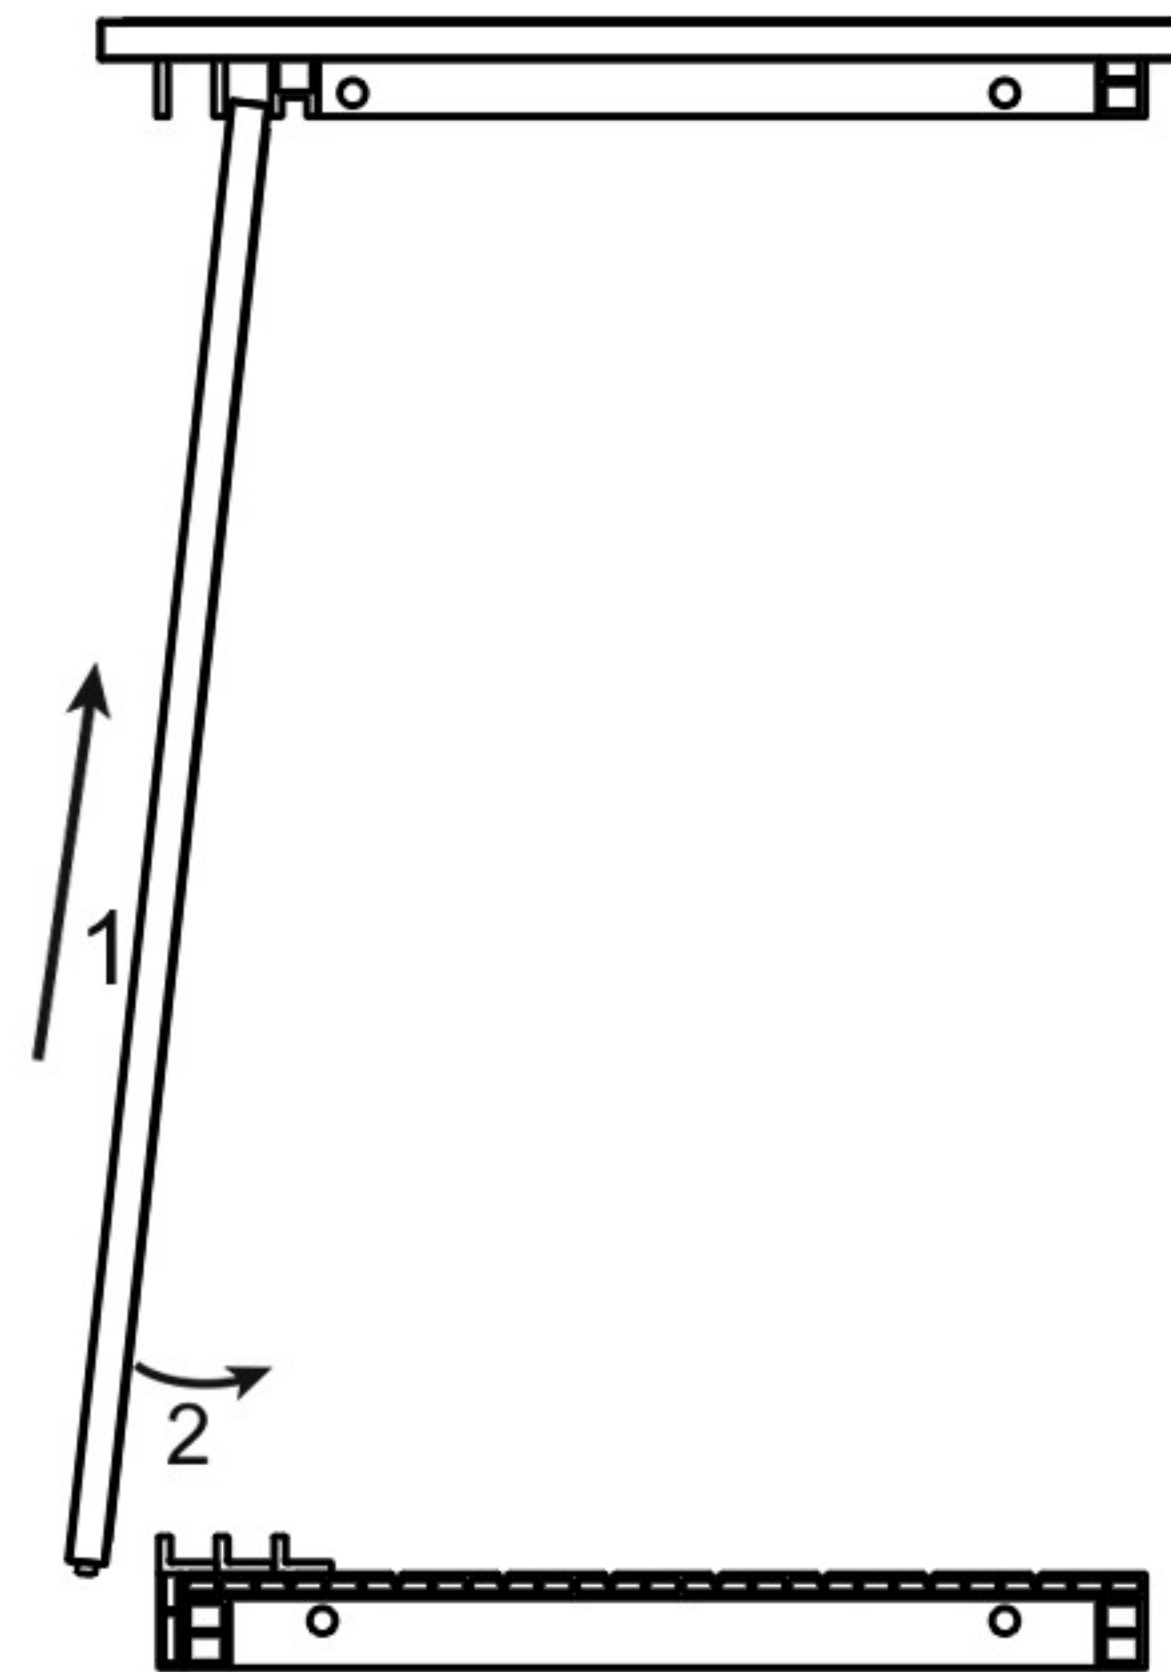

48" Versa Stand

Parts List

Part 1 X 1

Part 2 X 1

Part 3 X 1

Part 4 X 1

Part 5 X 1

Part 6 X 1

Part 7 X 1

Part 8 X 3

Ⓐ X 4
7/8" (2.2CM)

Ⓑ X 16
1 5/8" (4.2CM)

Ⓒ X 2

Step 1 .

Step 2 .

Step 3 .

Step 4 .

Step 5 .

Step 6 .

Step 7 .

Step 8 .

Step 9 .

Complete .