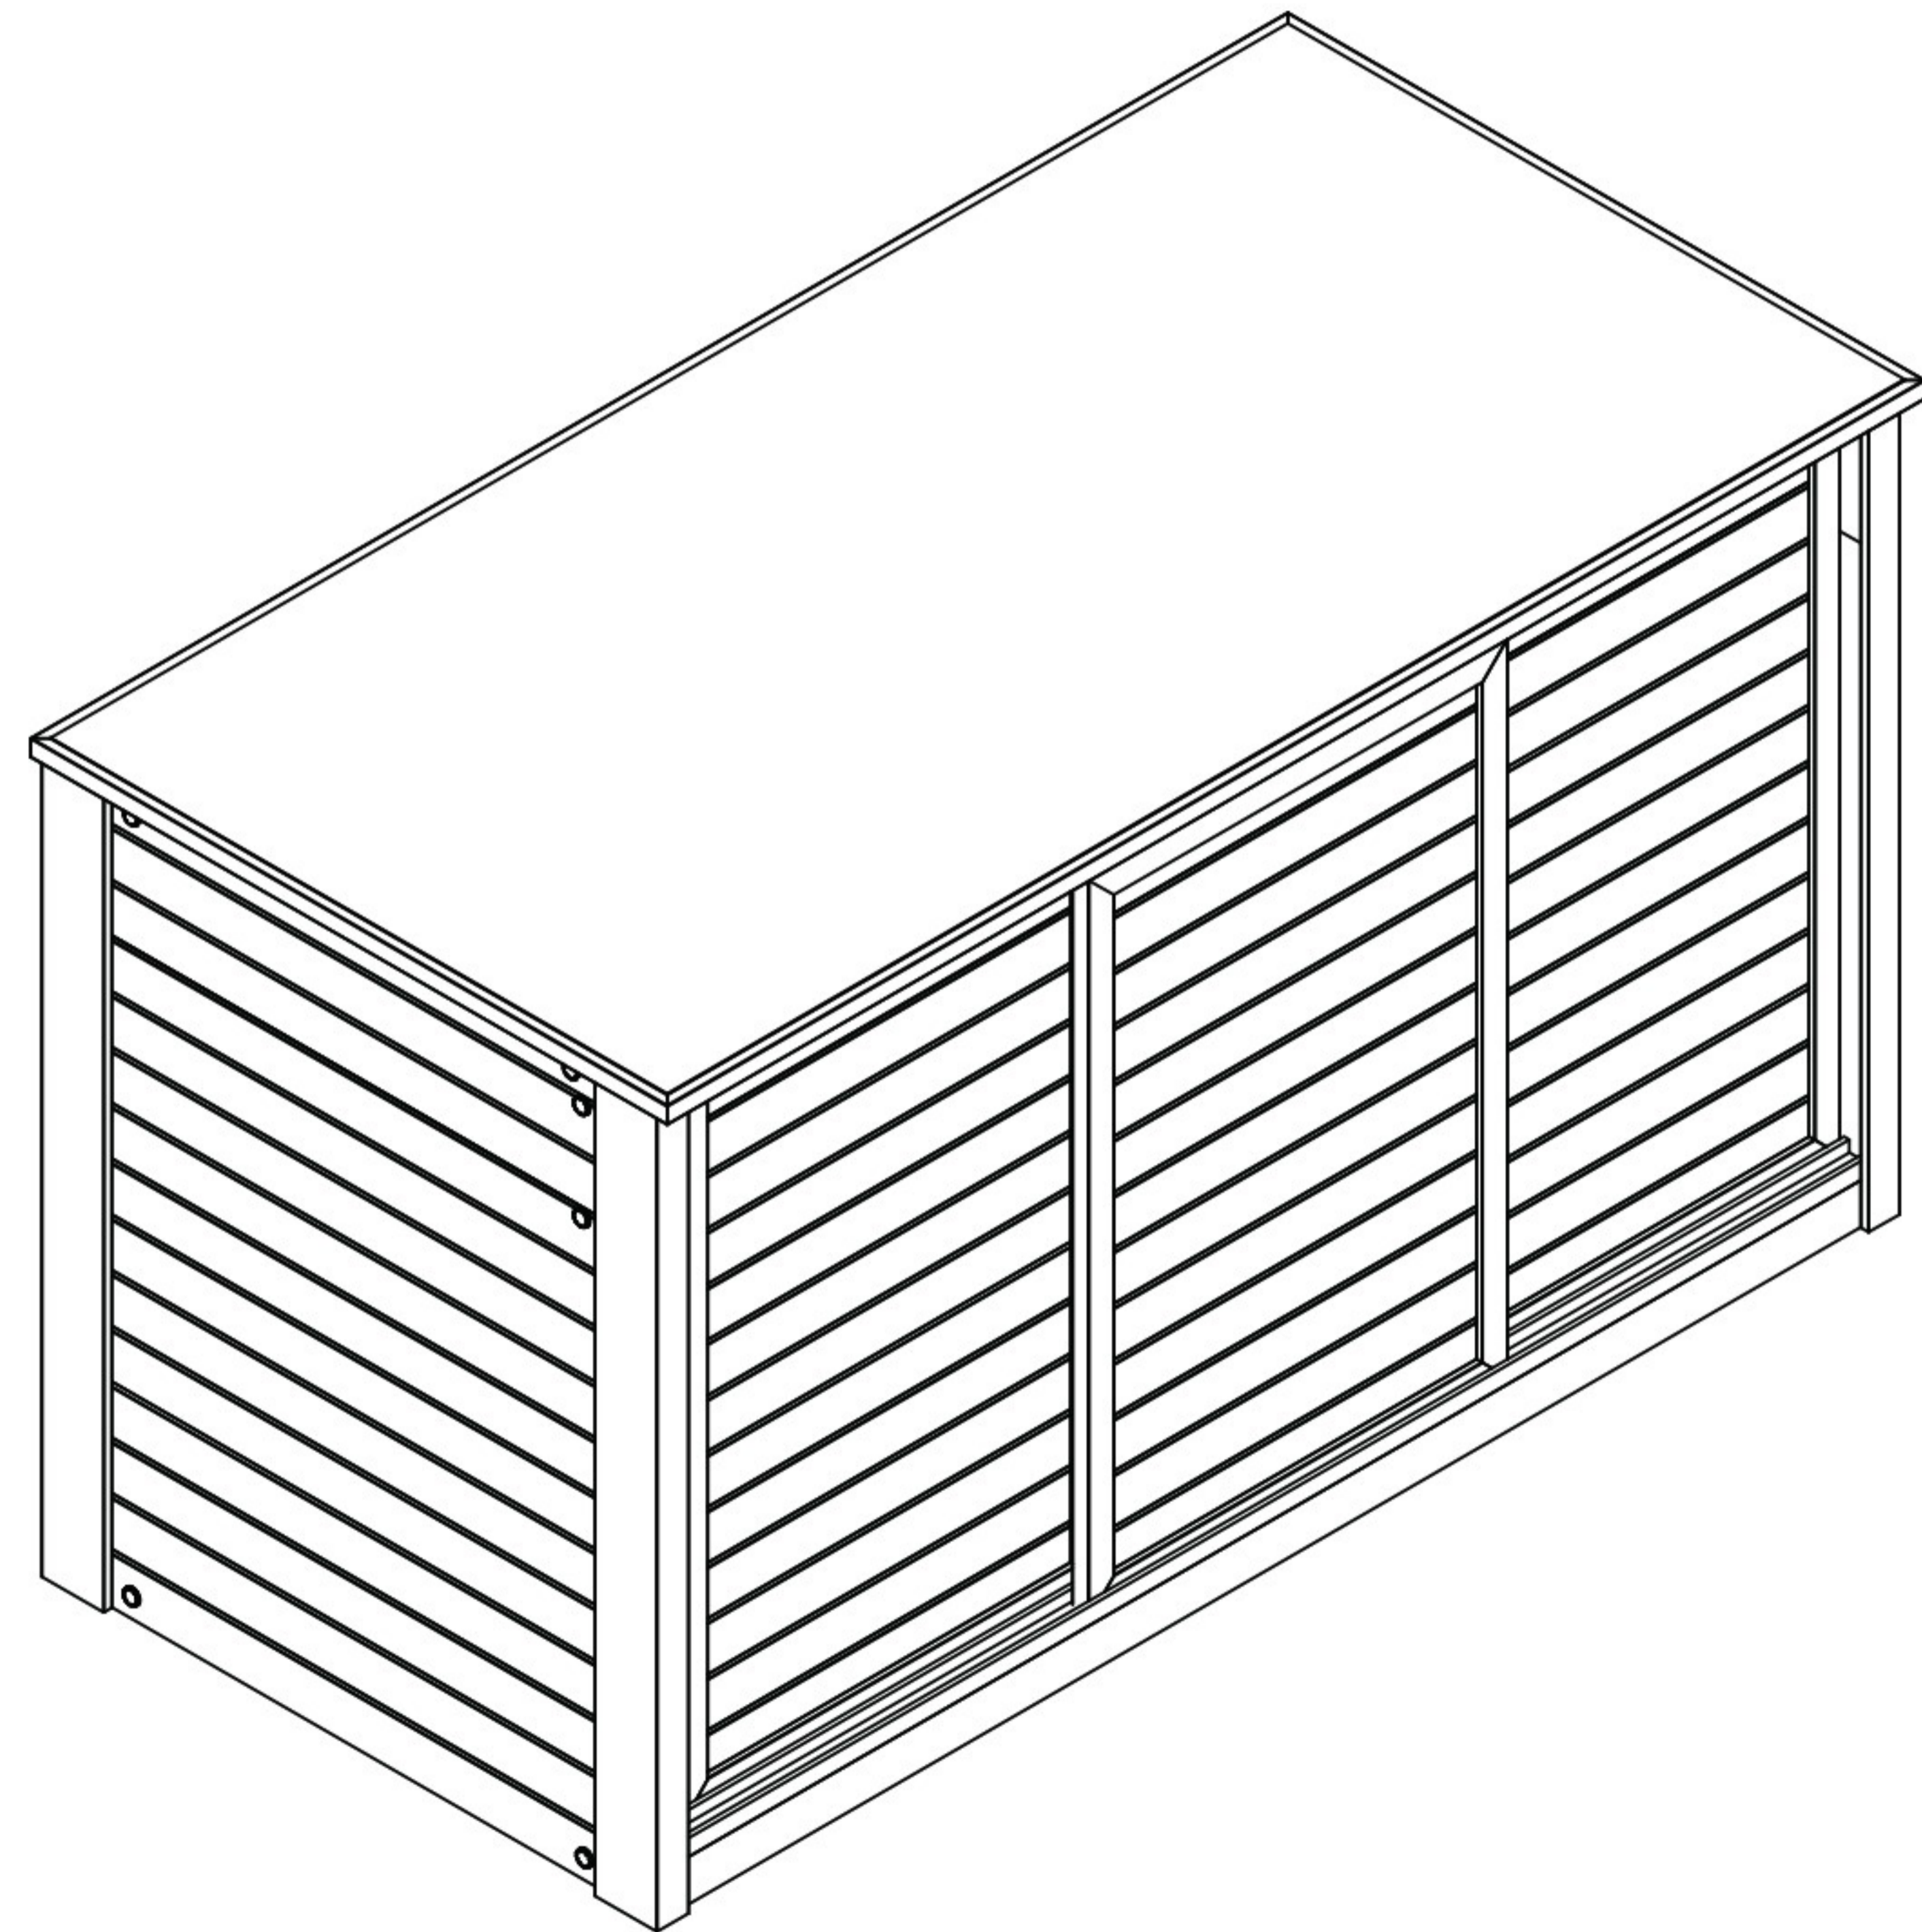

48" Versa Stand

Parts List

Part 1 X 1

Part 2 X 1

Part 3 X 1

Part 4 X 1

Part 5 X 1

Part 6 X 1

Part 7 X 1

Part 8 X 3

Ⓐ X 4
7/8" (2.2CM)

Ⓑ X 16
1 5/8" (4.2CM)

Ⓒ X 2

Step 1 .

Step 2 .

Step 3 .