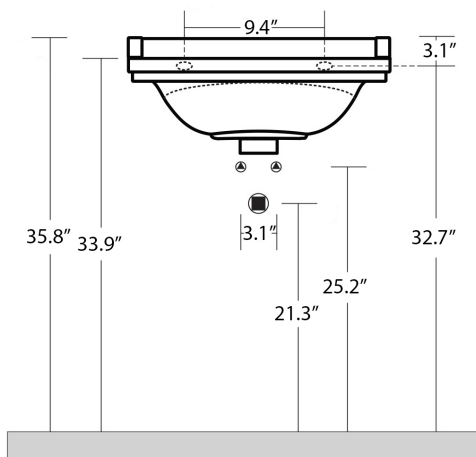

Codes & Standards:

- ADA Compliant

* WS Bath Collections reserves the right to revise dimensions or information on this sheet without notice

Collection |
Waldorf

Model |
Waldorf 4140

Dimensions Metric

1 inch = 2.54 cm

1 inch = 25.4 mm

WS[®]
BATH
COLLECTIONS

1051 Lea Drive - Collegeville, PA 19426
Tel. 215 513 9400 - Fax 610 831 0215

www.ws bathcollections.com - info@ws bathcollections.com

Collection
Waldorf

Model |
Waldorf 4140

Dimensions Metric

1 inch = 2.54 cm
1 inch = 25.4 mm

WS[®]
BATH
COLLECTIONS

1051 Lea Drive - Collegeville, PA 19426
Tel. 215 513 9400 - Fax 610 831 0215
www.ws bathcollections.com - info@ws bathcollections.com

Model |
Waldorf 4140

Dimensions Metric

1 inch = 2.54 cm
1 inch = 25.4 mm

WS®
BATH
COLLECTIONS

1051 Lea Drive - Collegeville, PA 19426
Tel. 215 513 9400 - Fax 610 831 0215

www.ws bathcollections.com - info@ws bathcollections.com