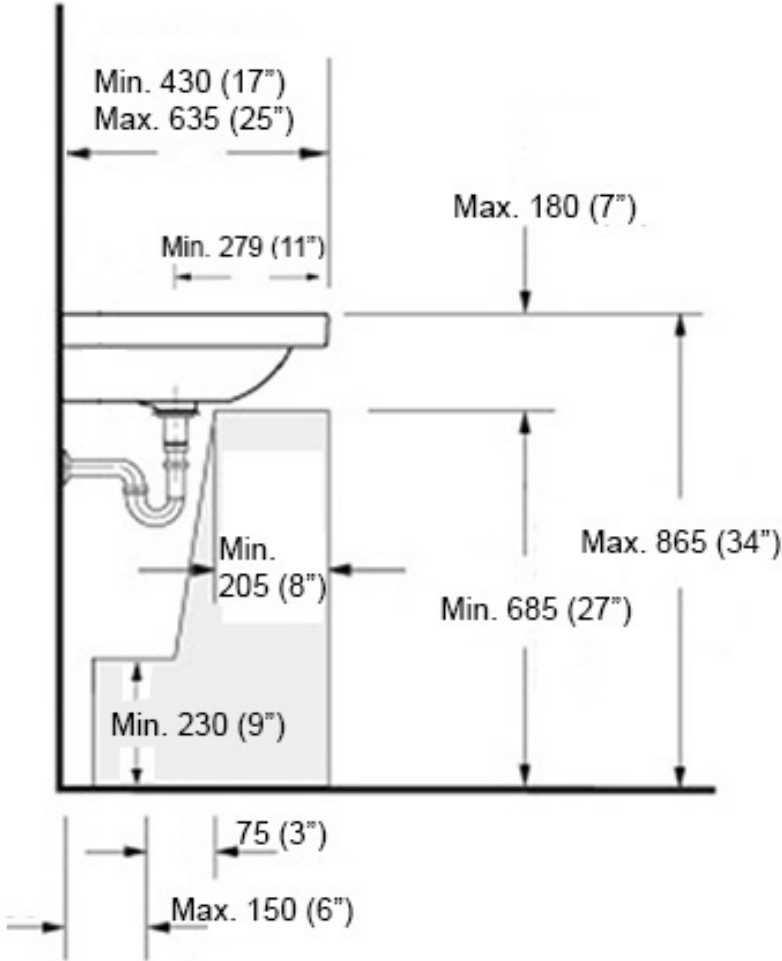

Codes & Standards:

- ADA Compliant

* WS Bath Collections reserves the right to revise dimensions or information on this sheet without notice

Collection |
Waldorf

Model |
Waldorf 4140

Dimensions Metric

1 inch = 2.54 cm

Dimensions Metric

1 inch = 2.54 cm
1 inch = 25.4 mm

WS[®]
BATH
COLLECTIONS

1051 Lea Drive - Collegeville, PA 19426
Tel. 215 513 9400 - Fax 610 831 0215
www.ws bathcollections.com - info@ws bathcollections.com

Model |
Waldorf 4140

Dimensions Metric

1 inch = 2.54 cm
1 inch = 25.4 mm

WS®
BATH
COLLECTIONS

1051 Lea Drive - Collegeville, PA 19426
Tel. 215 513 9400 - Fax 610 831 0215

www.ws bathcollections.com - info@ws bathcollections.com

Recommended ADA Installation

Note: ADA Compliant when installed in accordance with ADA guidelines

<p>Collection Waldorf</p>	<p>Model Waldorf 4140</p>	<p>Dimensions Metric 1 inch = 2.54 cm 1 inch = 25.4 mm</p>	<p>WS[®] BATH COLLECTIONS 1051 Lea Drive - Collegeville, PA 19426 Tel. 215 513 9400 - Fax 610 831 0215 www.ws bathcollections.com - info@ws bathcollections.com</p>
--------------------------------------	--	--	--