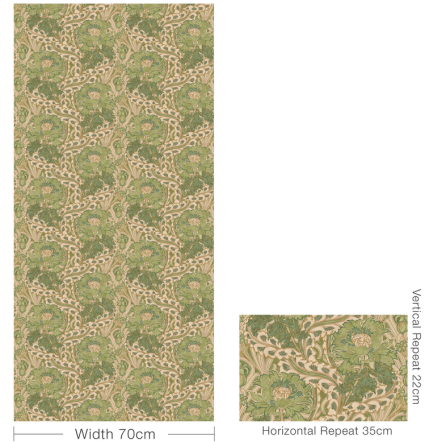

**Brantwood - Green**  
SKU: BW45105.3.0

LEE JOFA

SKU: **BW45105.3.0**

Railroaded: **No**

Composition: **Non Woven - 100%**

Vertical Repeat: **22 cm (8.66 in)**

Wallcovering Area: **7.00 Square Meter**

Brand: **G P & J Baker**

Note: **Priced And Sold By The 10 Meter Roll**

Width: **70 cm (27.56 in)**

Repeat UOM: **cm cm (0 in)**