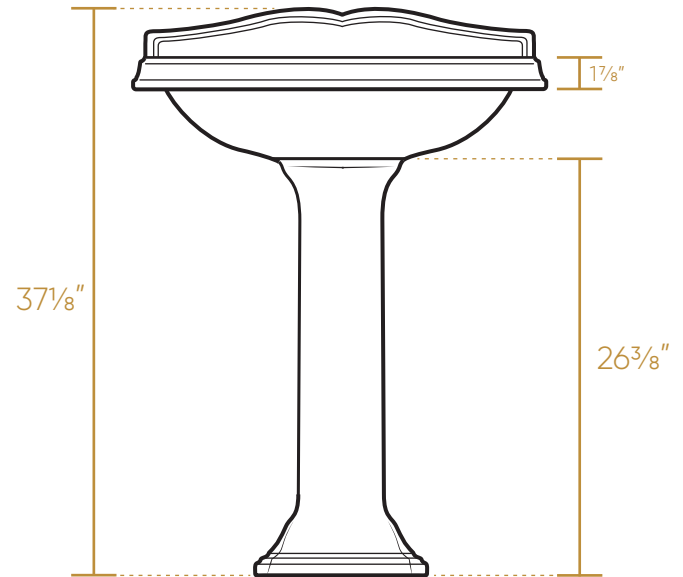

## AR824-AR805

TOP

FRONT

BACK

SIDE

73 lbs.

NOTE: Available with a widespread (3H) or single-hole (1H) faucet drilling.

LIVE WITH STYLE!