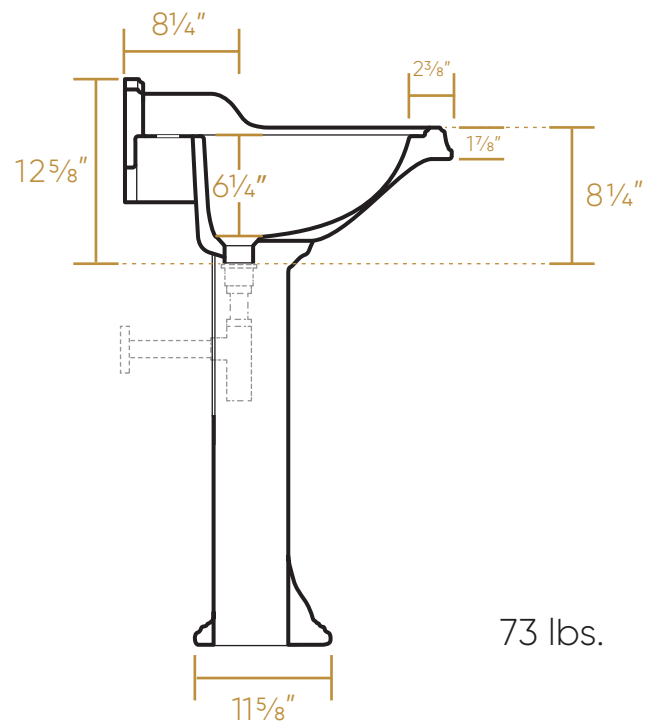

## AR824-AR805

TOP

FRONT

BACK

SIDE

73 lbs.

NOTE: Available with a widespread (3H) or single-hole (1H) faucet drilling.

LIVE WITH STYLE!