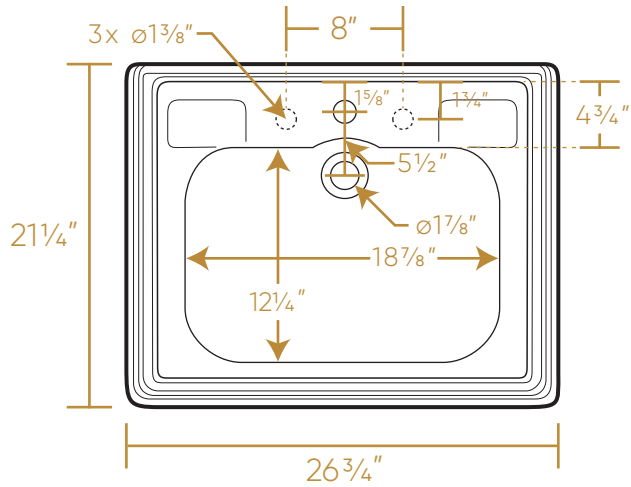

## AR824-AR805

TOP

FRONT

BACK

SIDE

73 lbs.

NOTE: Available with a widespread (3H) or single-hole (1H) faucet drilling.

LIVE WITH STYLE!