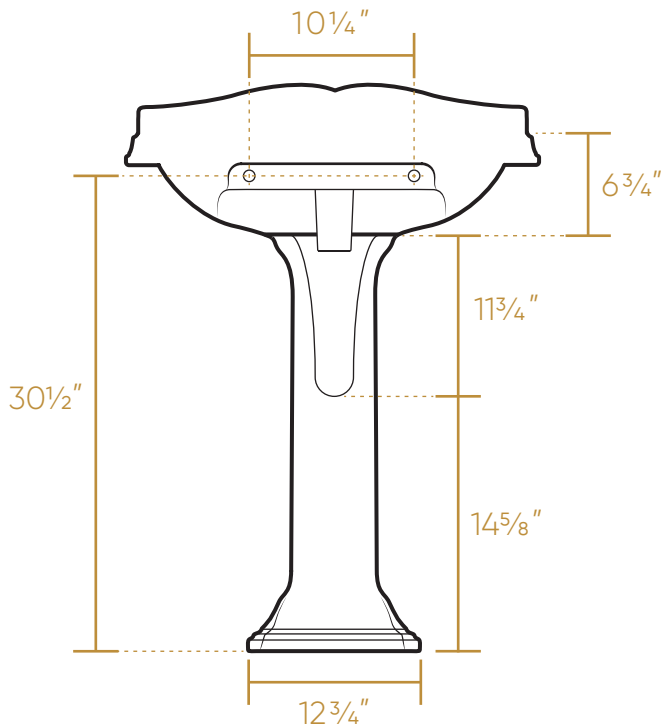

## AR824-AR805

TOP

FRONT

BACK

SIDE

73 lbs.

NOTE: Available with a widespread (3H) or single-hole (1H) faucet drilling.

LIVE WITH STYLE!