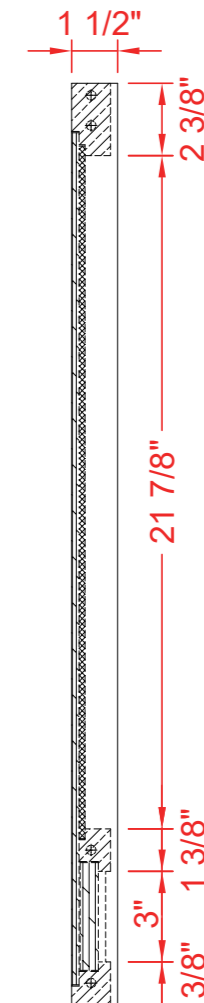

DIMENSIONS GUIDE

MODEL NUMBER:1601MR-28-295

TOP VIEW

Product Net weight :22lbs.
Product packed Gross weight :26.4lbs.
Packed product Dimensions:
30.75 in. W x 4 in. D x 33 in. H

BACK VIEW

SIDE VIEW