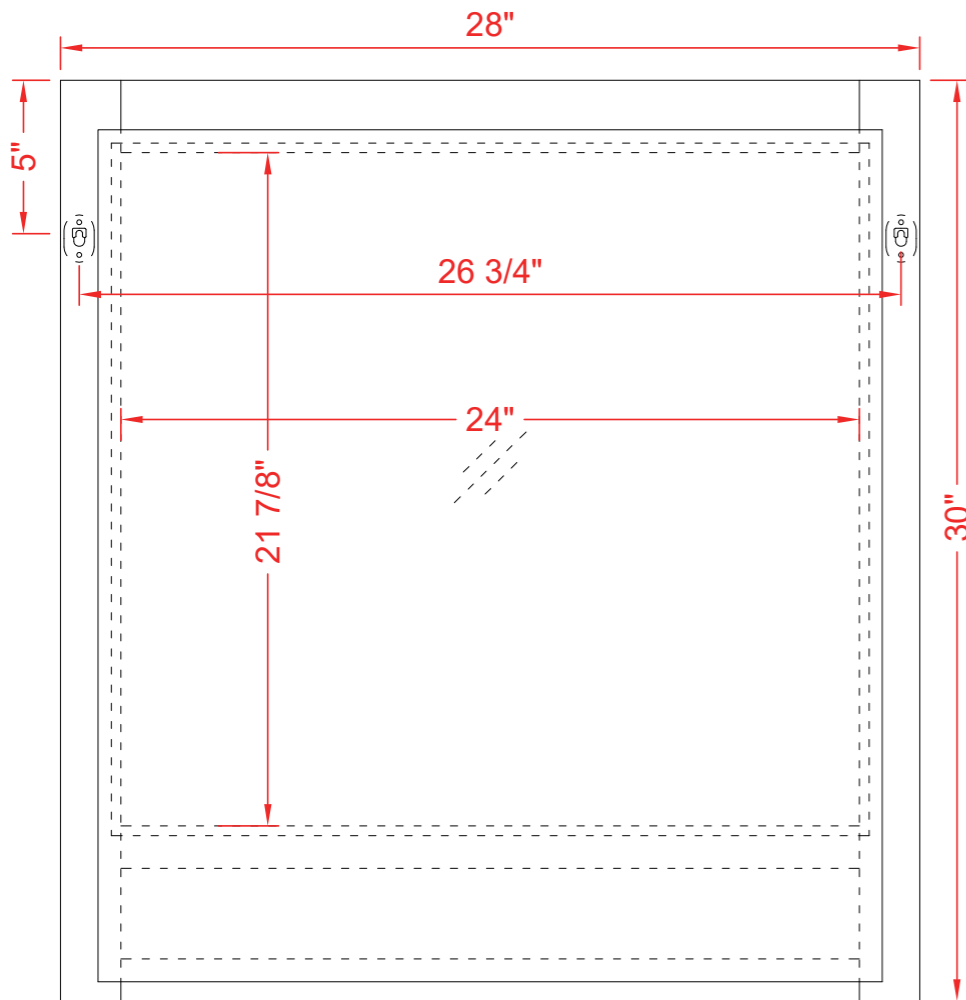

DIMENSIONS GUIDE

MODEL NUMBER:1601MR-28-295

TOP VIEW

Product Net weight :22lbs.
Product packed Gross weight :26.4lbs.
Packed product Dimensions:
30.75 in. W x 4 in. D x 33 in. H

BACK VIEW

SIDE VIEW