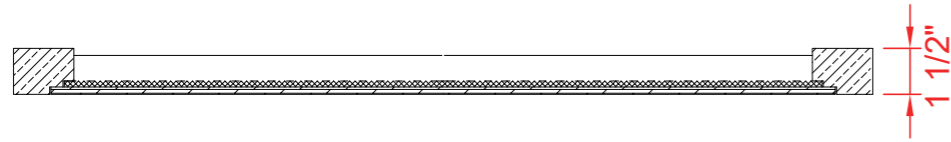

DIMENSIONS GUIDE

MODEL NUMBER:1601MR-28-295

TOP VIEW

Product Net weight :22lbs.
Product packed Gross weight :26.4lbs.
Packed product Dimensions:
30.75 in. W x 4 in. D x 33 in. H

BACK VIEW

SIDE VIEW