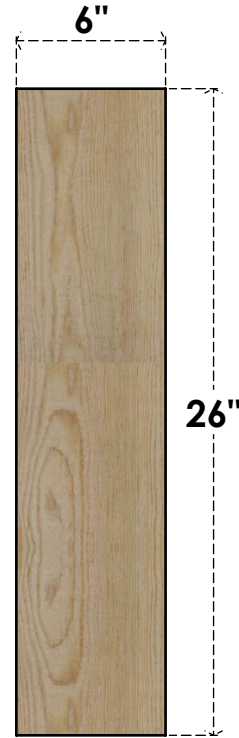

# BRC06X22X26TRA00RDF

6"W X 22"D X 26"H TRADITIONAL ROUGH SAWN BRACE, DOUGLAS FIR

**SIDE**

**FRONT**

EKENA MILLWORK  
 2300 WEST MAIN ST.  
 CLARKSVILLE, TX 75426  
 TOLL FREE: 866-607-0453  
 WWW.EKENAMILLWORK.COM

**NOTES**

1. INSTALLATION TO BE COMPLETED IN ACCORDANCE WITH MANUFACTURER'S SPECIFICATIONS.
2. DRAWING MAY NOT BE TO SCALE
3. THIS DRAWING IS INTENDED FOR DESIGN AND PLANNING PURPOSES ONLY.
4. ALL INFORMATION CONTAINED HEREIN WAS CURRENT AT THE TIME OF DEVELOPMENT BUT MUST BE REVIEWED AND APPROVED BY THE PRODUCT MANUFACTURER TO BE CONSIDERED ACCURATE.
5. PRODUCTS ARE NOT KILN DRIED. THIS ITEM IS UNIQUE AND WILL CONTAIN THE NATURAL VARIATIONS THAT THE WOOD SPECIES OFFERS. THIS MAY RESULT IN VARIATIONS UP TO 1/4"