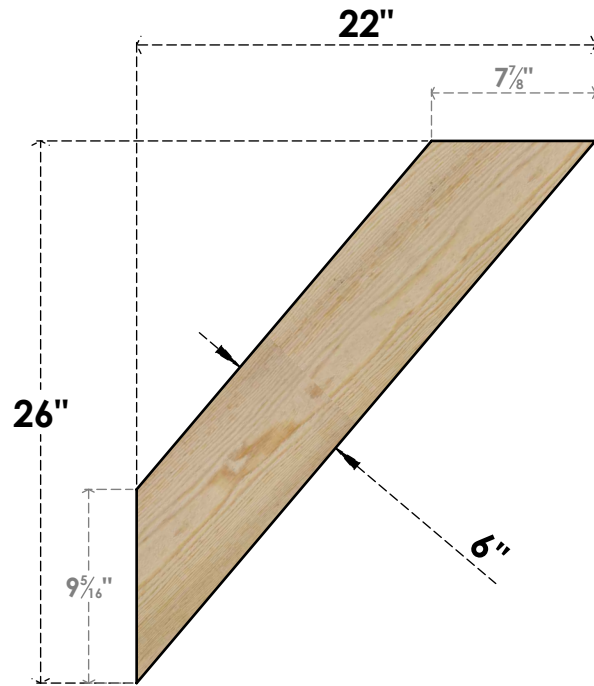

# BRC06X22X26TRA00RDF

6"W X 22"D X 26"H TRADITIONAL ROUGH SAWN BRACE, DOUGLAS FIR

**SIDE**

**FRONT**

EKENA MILLWORK  
 2300 WEST MAIN ST.  
 CLARKSVILLE, TX 75426  
 TOLL FREE: 866-607-0453  
 WWW.EKENAMILLWORK.COM