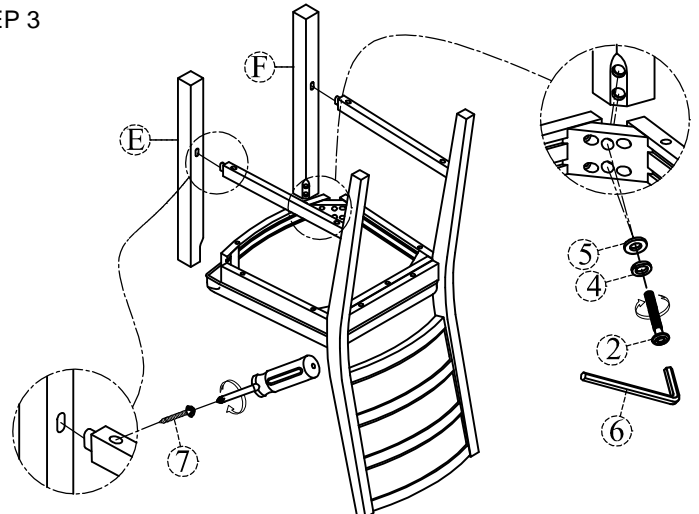

HARDWARE LIST			
NO.	PARTS	DESCRIPTION	QTY
1	Allen Bolt	 Ø5/16**76mm	4pcs
2	Allen Bolt	 Ø5/16**60mm	4pcs
3	Allen Bolt	 Ø5/16**38mm	2pcs
4	Lock Washer	 Ø5/16"	10pcs
5	Flat Washer	 Ø5/16**19mm	10pcs
6	Allen Key	 M4	1pc
7	Screw	 M4*38mm	4pcs

PARTS LIST			
NO.	PARTS	DESCRIPTION	QTY
A		Chair Back	1pc
B		Seat Frame	1pc
C		Left Stretcher	1pc
D		Right Stretcher	1pc
E		Left Front Leg	1pc
F		Right Front Leg	1pc

STEP 1

STEP 2

STEP 3