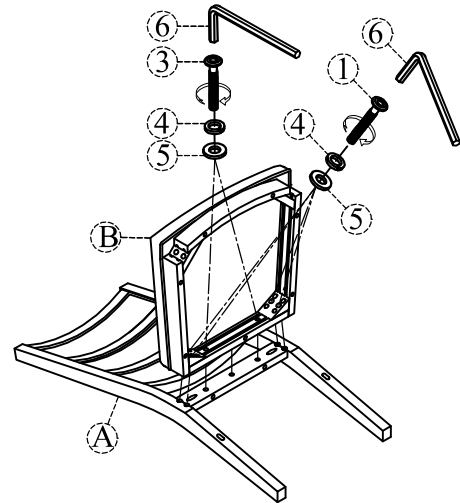

## SPRING HAVEN DARK SIDE CHAIR SPRING HAVEN LIGHT SIDE CHAIR

Read instructions carefully prior to assembly.

Thank you for purchasing this high quality product. Check carefully for small parts which may have come loose during shipment.

HARDWARE LIST			
NO.	PARTS	DESCRIPTION	QTY
1	Allen Bolt	 Ø5/16**76mm	4pcs
2	Allen Bolt	 Ø5/16**60mm	4pcs
3	Allen Bolt	 Ø5/16**38mm	2pcs
4	Lock Washer	 Ø5/16"	10pcs
5	Flat Washer	 Ø5/16**19mm	10pcs
6	Allen Key	 M4	1pc
7	Screw	 M4*38mm	4pcs

PARTS LIST			
NO.	PARTS	DESCRIPTION	QTY
A		Chair Back	1pc
B		Seat Frame	1pc
C		Left Stretcher	1pc
D		Right Stretcher	1pc
E		Left Front Leg	1pc
F		Right Front Leg	1pc

STEP 1

STEP 2

STEP 3