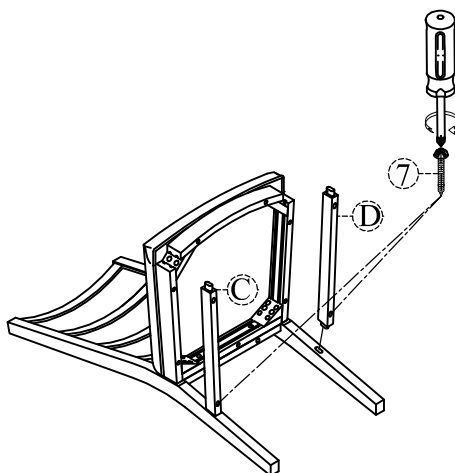

HARDWARE LIST			
NO.	PARTS	DESCRIPTION	QTY
1	Allen Bolt	 Ø5/16**76mm	4pcs
2	Allen Bolt	 Ø5/16**60mm	4pcs
3	Allen Bolt	 Ø5/16**38mm	2pcs
4	Lock Washer	 Ø5/16"	10pcs
5	Flat Washer	 Ø5/16**19mm	10pcs
6	Allen Key	 M4	1pc
7	Screw	 M4*38mm	4pcs

PARTS LIST			
NO.	PARTS	DESCRIPTION	QTY
A		Chair Back	1pc
B		Seat Frame	1pc
C		Left Stretcher	1pc
D		Right Stretcher	1pc
E		Left Front Leg	1pc
F		Right Front Leg	1pc

STEP 1

STEP 2

STEP 3