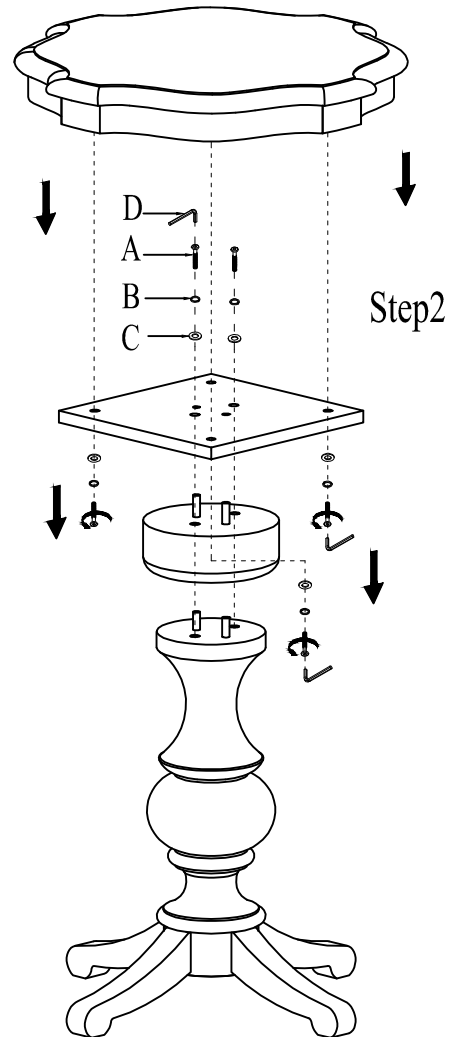

ASSEMBLY INSTRUCTION

111-1201 HAISLEY ACCENT TABLE

www.kincaidfurniture.com

Phone : 828-728-3261.

High 25"

Assembly is now completed.
High 28"

IMPORTANT NOTES :

- . Place all wooden parts on a clean and smooth surface such as a rug or carpet to prevent the parts from being scratched.
- . Check to be sure that you have all parts and hardware.
- . Remove all wrapping materials, including staples and packing straps before you start to assemble.
- . Do not tighten all screws and bolts until completely assembled.
- . Keep all hardware out of the reach of children.

	Dimension	Shape	Quantity
A	Bolt 5/16"*114mm		2pcs
B	Lock Washer Ø5/16"		2pcs
C	Flat Washer #5/16"*19		2pcs
D	Allen Key 4mm		1pc