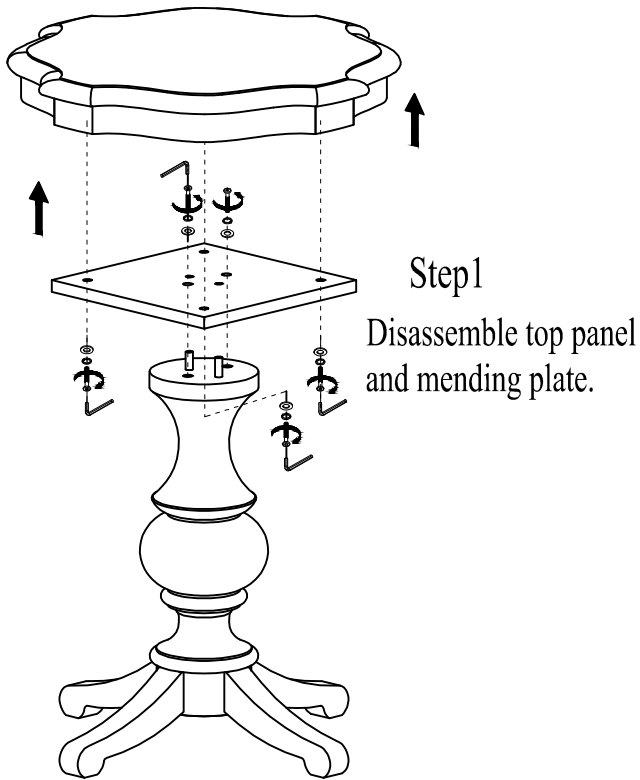

ASSEMBLY INSTRUCTION

111-1201 HAISLEY ACCENT TABLE

www.kincaidfurniture.com

Phone : 828-728-3261.

High 25"

Assembly is now completed.
High 28"

IMPORTANT NOTES :

- . Place all wooden parts on a clean and smooth surface such as a rug or carpet to prevent the parts from being scratched.
- . Check to be sure that you have all parts and hardware.
- . Remove all wrapping materials, including staples and packing straps before you start to assemble.
- . Do not tighten all screws and bolts until completely assembled.
- . Keep all hardware out of the reach of children.

	Dimension	Shape	Quantity
A	Bolt 5/16"*114mm		2pcs
B	Lock Washer Ø5/16"		2pcs
C	Flat Washer #5/16"*19		2pcs
D	Allen Key 4mm		1pc