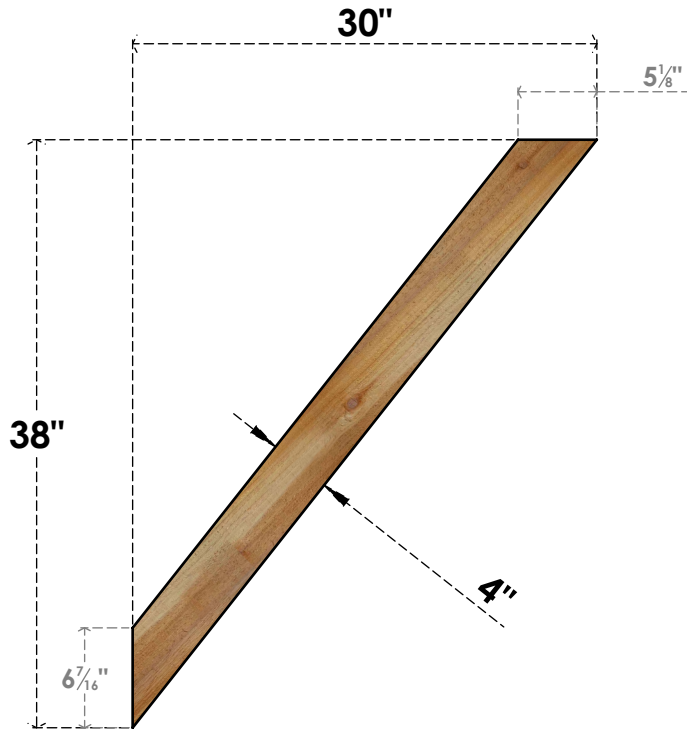

# BRC04X30X38TRA00RWR

4"W X 30"D X 38"H TRADITIONAL ROUGH SAWN BRACE, WESTERN RED CEDAR

**SIDE**

**FRONT**

EKENA MILLWORK  
 2300 WEST MAIN ST.  
 CLARKSVILLE, TX 75426  
 TOLL FREE: 866-607-0453  
 WWW.EKENAMILLWORK.COM