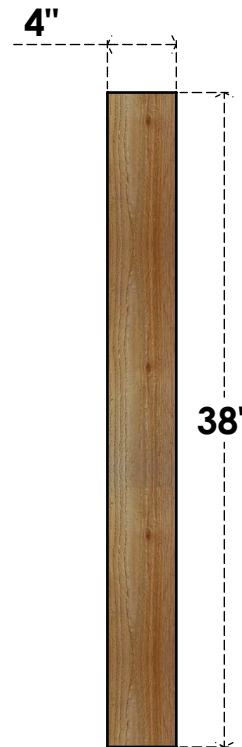

# BRC04X30X38TRA00RWR

4"W X 30"D X 38"H TRADITIONAL ROUGH SAWN BRACE, WESTERN RED CEDAR

**SIDE**

**FRONT**

EKENA MILLWORK  
 2300 WEST MAIN ST.  
 CLARKSVILLE, TX 75426  
 TOLL FREE: 866-607-0453  
 WWW.EKENAMILLWORK.COM

**NOTES**

1. INSTALLATION TO BE COMPLETED IN ACCORDANCE WITH MANUFACTURER'S SPECIFICATIONS.
2. DRAWING MAY NOT BE TO SCALE
3. THIS DRAWING IS INTENDED FOR DESIGN AND PLANNING PURPOSES ONLY.
4. ALL INFORMATION CONTAINED HEREIN WAS CURRENT AT THE TIME OF DEVELOPMENT BUT MUST BE REVIEWED AND APPROVED BY THE PRODUCT MANUFACTURER TO BE CONSIDERED ACCURATE.
5. PRODUCTS ARE NOT KILN DRIED. THIS ITEM IS UNIQUE AND WILL CONTAIN THE NATURAL VARIATIONS THAT THE WOOD SPECIES OFFERS. THIS MAY RESULT IN VARIATIONS UP TO 1/4"