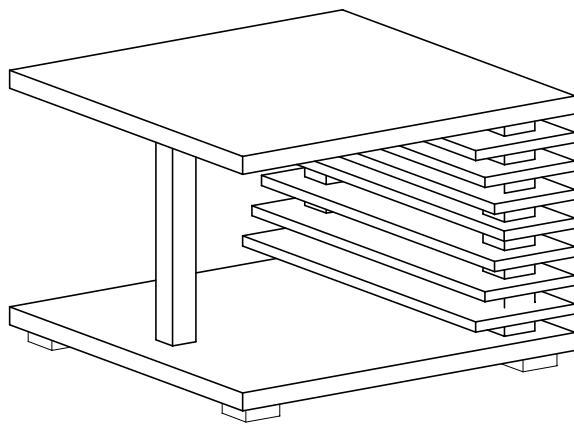

Please read the instruction before assembly

Tools needed for assembly

20 min

Important information:

- 1) remove the protective foil if the table is in high gloss

Dimensions of elements

No	Width (mm)	Depth (mm)	Height (mm)
1,2	700	700	32
3	700	210	17
4	700	190	17
5	700	170	17
6	700	150	17

S - 1 St.

H - 3 St.

G - 16 St.

R - 16 St.
4 x 30 mm

B - 3 St.

F - 3 St.

P - 4 St.