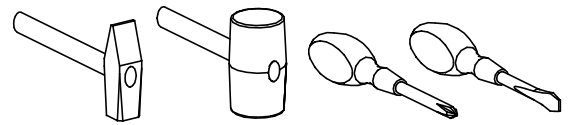

Please read the instruction before assembly

Tools needed for assembly

20 min

Important information:

- 1) remove the protective foil if the table is in high gloss

Dimensions of elements

No	Width (mm)	Depth (mm)	Height (mm)
1,2	700	700	32
3	700	210	17
4	700	190	17
5	700	170	17
6	700	150	17

S - 1 St.

H - 3 St.

G - 16 St.

R - 16 St.
4 x 30 mm

B - 3 St.

F - 3 St.

P - 4 St.