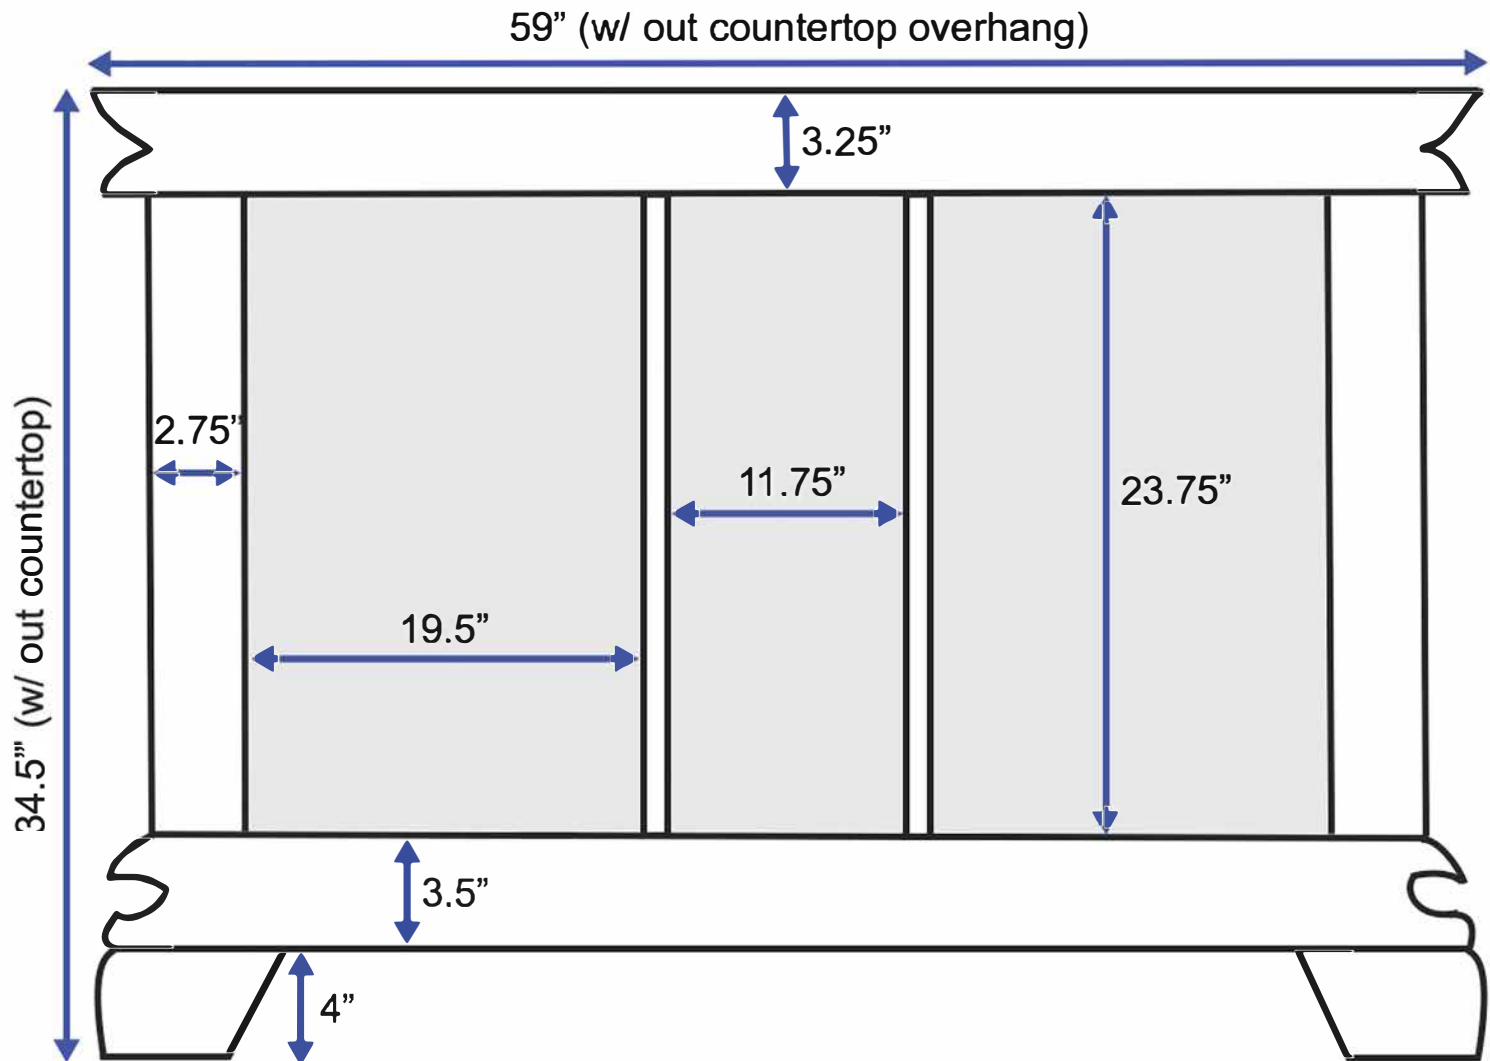

# 60-inch Double Vanity (Back View)

All measurements are approximate and rounded to the nearest quarter inch.  
Please allow for a slight margin of error.