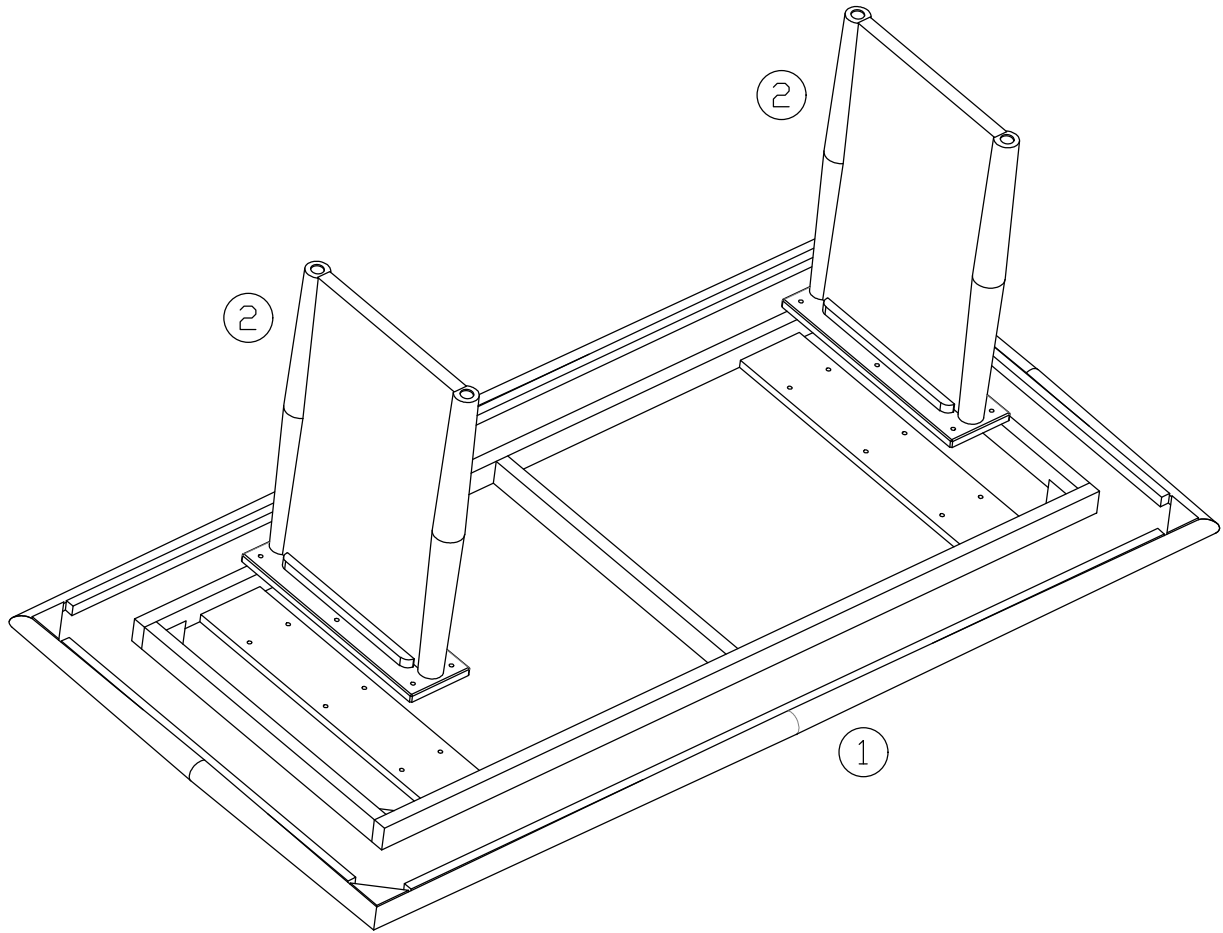

ASSEMBLY INSTRUCTION FOR DINING TABLE

HARDWARE LIST

A		Bolt	8mm x 35mm	12
B		Lock washer	8mm	12
C		Flat washer	8mm x 19mm	12
D		Allen Wrench	5mm	1

COMPONENTS

1

2