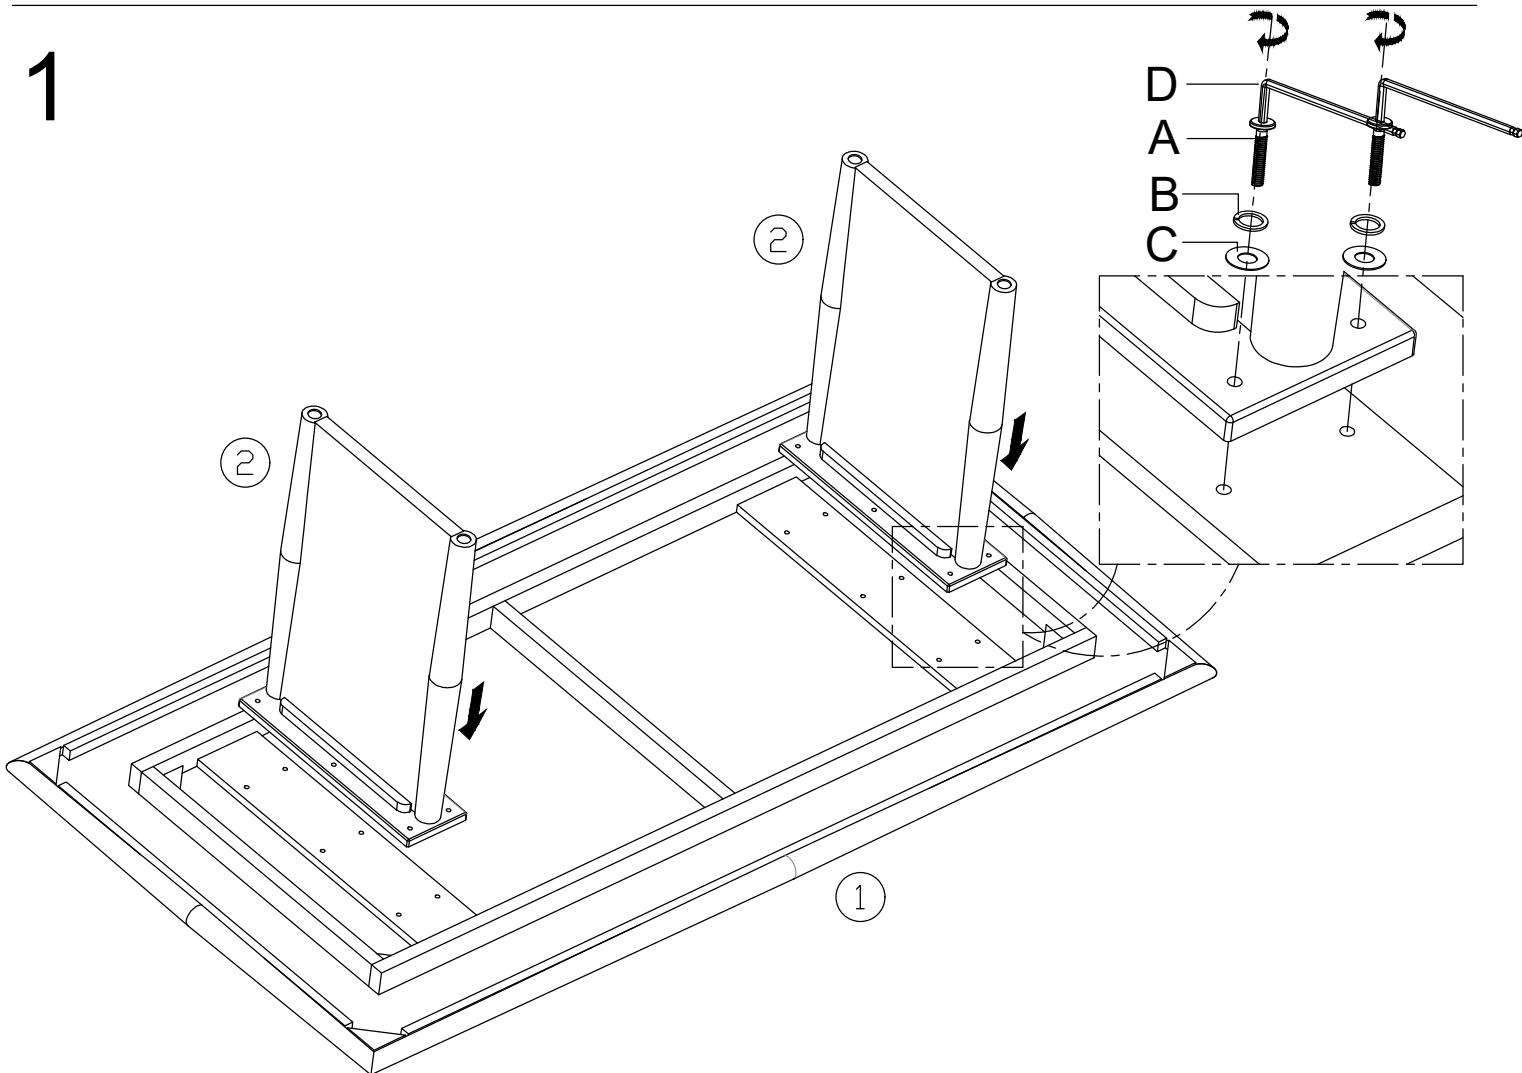

ASSEMBLY INSTRUCTION FOR DINING TABLE

HARDWARE LIST

A		Bolt	8mm x 35mm	12
B		Lock washer	8mm	12
C		Flat washer	8mm x 19mm	12
D		Allen Wrench	5mm	1

COMPONENTS

1

2