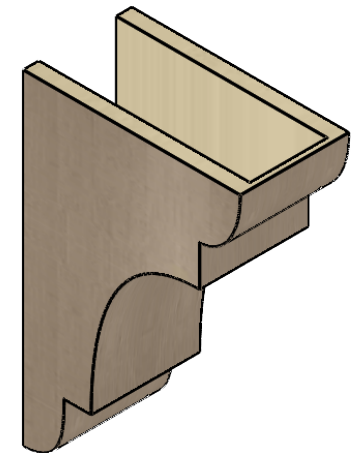

ITEM NUMBER: CORU07X14X21NEBRCPR

7"W X 14"D X 21"H SERIES 2 CLASSIC NEW BRIGHTON ROUGH CEDAR
TIMBERTHANE FAUX WOOD CORBEL, PRIMED

SIDE PROFILE

FRONT PROFILE

ISOMETRIC

EKENA MILLWORK
2300 WEST MAIN ST.
CLARKSVILLE, TX 75426
TOLL FREE: 866-607-0453
WWW.EKENAMILLWORK.COM

NOTES

1. INSTALLATION TO BE COMPLETED IN ACCORDANCE WITH MANUFACTURER'S SPECIFICATIONS.
2. DRAWING MAY NOT BE TO SCALE
3. THIS DRAWING IS INTENDED FOR DESIGN AND PLANNING PURPOSES ONLY.
4. ALL INFORMATION CONTAINED HEREIN WAS CURRENT AT THE TIME OF DEVELOPMENT BUT MUST BE REVIEWED AND APPROVED BY THE PRODUCT MANUFACTURER TO BE CONSIDERED ACCURATE.
5. TIMBERTHANE ARCHITECTURAL PRODUCTS ARE MADE FROM HIGH DENSITY URETHANE AND COME FACTORY PRIMED