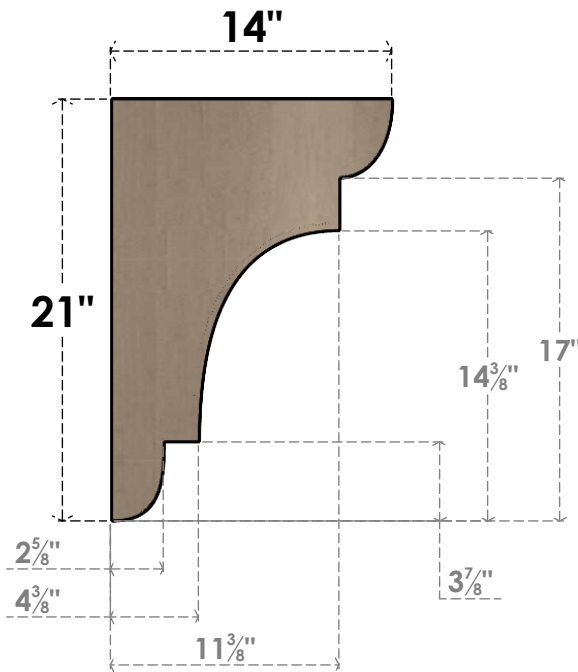

ITEM NUMBER: CORU07X14X21NEBRCPR

7"W X 14"D X 21"H SERIES 2 CLASSIC NEW BRIGHTON ROUGH CEDAR
TIMBERTHANE FAUX WOOD CORBEL, PRIMED

SIDE PROFILE

FRONT PROFILE

ISOMETRIC

EKENA MILLWORK
2300 WEST MAIN ST.
CLARKSVILLE, TX 75426
TOLL FREE: 866-607-0453
WWW.EKENAMILLWORK.COM

NOTES

1. INSTALLATION TO BE COMPLETED IN ACCORDANCE WITH MANUFACTURER'S SPECIFICATIONS.
2. DRAWING MAY NOT BE TO SCALE
3. THIS DRAWING IS INTENDED FOR DESIGN AND PLANNING PURPOSES ONLY.
4. ALL INFORMATION CONTAINED HEREIN WAS CURRENT AT THE TIME OF DEVELOPMENT BUT MUST BE REVIEWED AND APPROVED BY THE PRODUCT MANUFACTURER TO BE CONSIDERED ACCURATE.
5. TIMBERTHANE ARCHITECTURAL PRODUCTS ARE MADE FROM HIGH DENSITY URETHANE AND COME FACTORY PRIMED