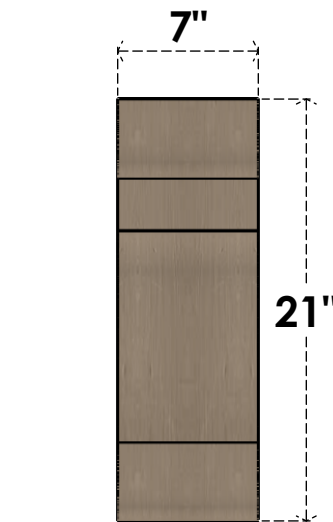

ITEM NUMBER: CORU07X14X21NEBRCPR

7"W X 14"D X 21"H SERIES 2 CLASSIC NEW BRIGHTON ROUGH CEDAR
TIMBERTHANE FAUX WOOD CORBEL, PRIMED

SIDE PROFILE

FRONT PROFILE

ISOMETRIC

EKENA MILLWORK
2300 WEST MAIN ST.
CLARKSVILLE, TX 75426
TOLL FREE: 866-607-0453
WWW.EKENAMILLWORK.COM

NOTES

1. INSTALLATION TO BE COMPLETED IN ACCORDANCE WITH MANUFACTURER'S SPECIFICATIONS.
2. DRAWING MAY NOT BE TO SCALE
3. THIS DRAWING IS INTENDED FOR DESIGN AND PLANNING PURPOSES ONLY.
4. ALL INFORMATION CONTAINED HEREIN WAS CURRENT AT THE TIME OF DEVELOPMENT BUT MUST BE REVIEWED AND APPROVED BY THE PRODUCT MANUFACTURER TO BE CONSIDERED ACCURATE.
5. TIMBERTHANE ARCHITECTURAL PRODUCTS ARE MADE FROM HIGH DENSITY URETHANE AND COME FACTORY PRIMED