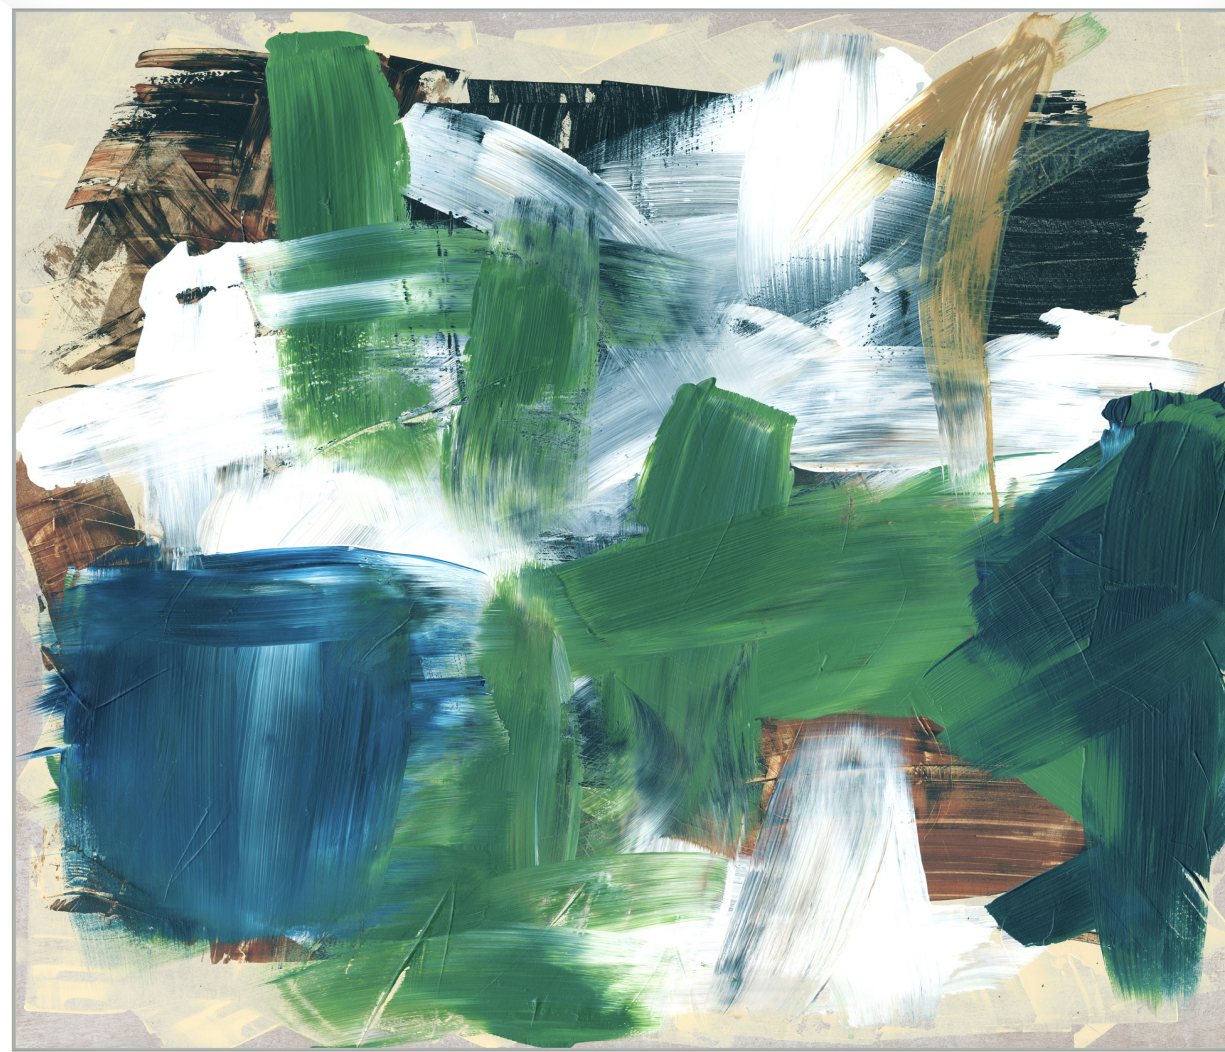

WENDOVER ART GROUP

ITEM NUMBER : **WLA2234**

TITLE : **Gracious Greens 2**

OUTWARD DIMENSION (W X H) : **49.5" x 49.5"**

FRAME (WIDTH X DEPTH) : **M1117 | 0.63" x 2.13"**

FRAME FINISH : **Floater Frame**

Matte White

DESCRIPTION :

Giclee on Canvas, Gallery Wrapped, Artist Enhanced