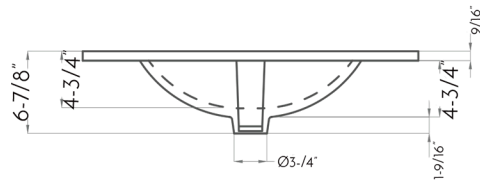

DAX-MALO12811-ONX

BATHROOM CABINET **SERIES**

FEATURES

- Soft close doors
- High Gloss Lacquered Finish
- Onix ceramic basin included

For parts or sale requirements please contact our customer service department: