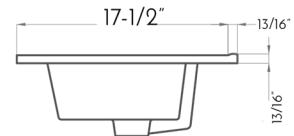

DAX-MALO12811-ONX

BATHROOM CABINET **SERIES**

FEATURES

- Soft close doors
- High Gloss Lacquered Finish
- Onix ceramic basin included

For parts or sale requirements please contact our customer service department: