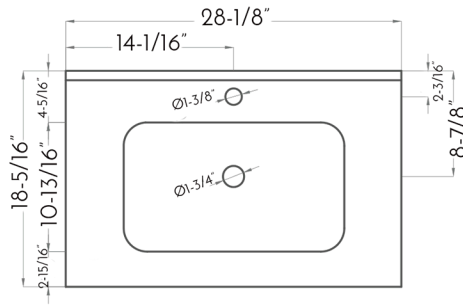

DAX-MALO12811-ONX

BATHROOM CABINET **SERIES**

FEATURES

- Soft close doors
- High Gloss Lacquered Finish
- Onix ceramic basin included

For parts or sale requirements please contact our customer service department: