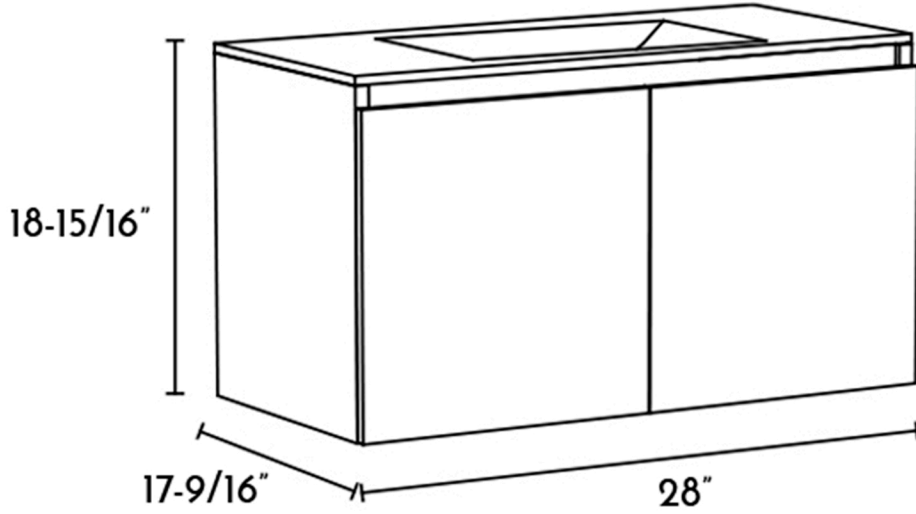

DAX-MALO12811-ONX

BATHROOM CABINET **SERIES**

FEATURES

- Soft close doors
- High Gloss Lacquered Finish
- Onix ceramic basin included

For parts or sale requirements please contact our customer service department: