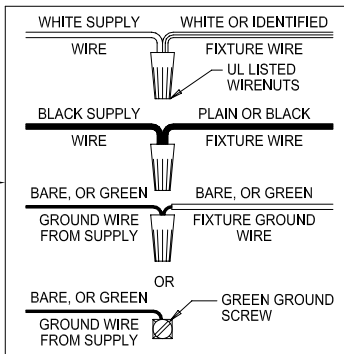

Assembly & Installation Instructions

CAUTION: Read instructions carefully and turn electricity off at main circuit breaker panel before beginning installation.

*****

WARNING - If any Special Control Devices are used with this Fixture, Follow the Instructions Carefully to assure full compliance with N.E.C. requirements. If there are any questions, contact a Qualified Electrical Contractor.

CAUTION - All glass is fragile, use care when handling Glass Shades and lamps.

WARNING - This product contains chemicals known to the State of California to cause cancer, birth defects and /or other reproductive harm. Thoroughly wash hands after installing, handling, cleaning, or otherwise touching this product.

*****

ASSEMBLY STEPS:

PASOS PARA ENSAMBLAR:

MODE D'ASSEMBLAGE:

1. A → B
2. C → A
3. D → B
4. P → Q
5. B,E → F
6. G → H
7. I → A
8. J → A
9. K → L,M
10. N → L
11. O → L

E, F, H, & O
(NOT FURNISHED)
(NO INCLUIDA)
(NON FOURNIE)