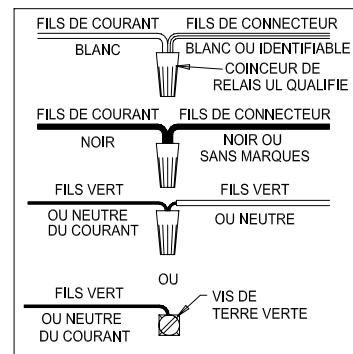

Assembly & Installation Instructions

CAUTION: Read instructions carefully and turn electricity off at main circuit breaker panel before beginning installation.

WARNING - If any Special Control Devices are used with this Fixture, Follow the Instructions Carefully to assure full compliance with N.E.C. requirements. If there are any questions, contact a Qualified Electrical Contractor.

CAUTION - All glass is fragile, use care when handling Glass Shades and lamps.

WARNING - This product contains chemicals known to the State of California to cause cancer, birth defects and /or other reproductive harm. Thoroughly wash hands after installing, handling, cleaning, or otherwise touching this product.

ASSEMBLY STEPS:

PASOS PARA ENSAMBLAR:

MODE D'ASSEMBLAGE:

1. A → B
2. C → A
3. D → B
4. P → Q
5. B,E → F
6. G → H
7. I → A
8. J → A
9. K → L,M
10. N → L
11. O → L

E, F, H, & O
(NOT FURNISHED)
(NO INCLUIDA)
(NON FOURNIE)