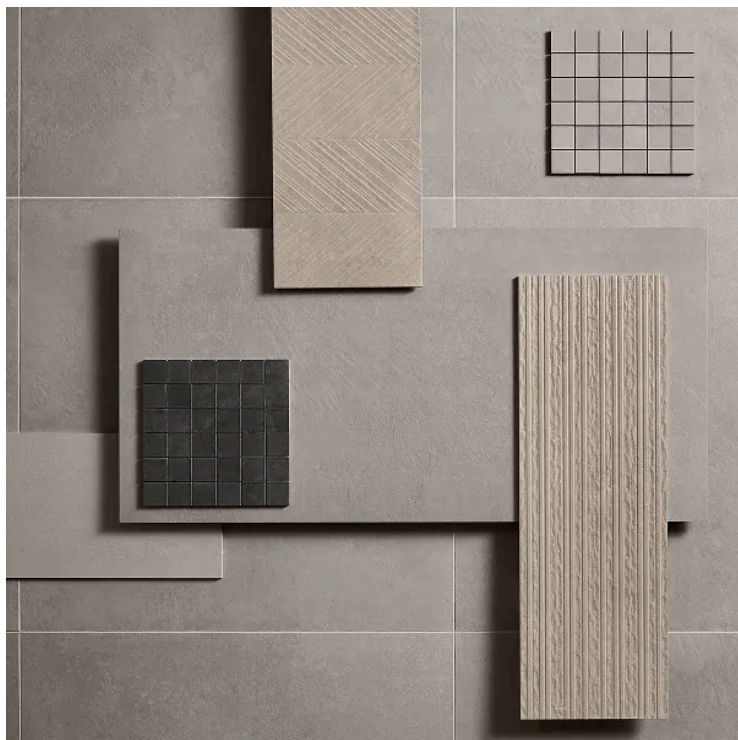

STONESIDE LINEN WARM GRAY CHEVRON 12X36 TEXTURED MATTE CERAMIC TILE

Channeling the look and feel of concrete, the Stoneside Linen Warm Gray Chevron 12x36 Textured Matte Ceramic Tile is enhanced by natural color variation that adds authenticity to its warm gray hue. Its textured surface features a chevron pattern and a modern matte finish for a clean look. This large-format ceramic tile requires fewer grout lines for a seamless look that can make spaces feel larger.

Tile Use

Backsplash, Bathroom Wall, Kitchen Wall, Shower Wall, Wall Tile

Water Absorption

>10%

Weight

44.1 lbs

DIMENSIONS

Sample Size

4" x 9"

STONESIDE

Made in Spain but inspired by NYC, the urban-leaning Stoneside collection of stone-look tiles offers a modern take on a classic urban style. This highly adaptable line is composed of complementary colors and a full suite of formats, from mosaic to oversized. The durable porcelain and ceramic tiles feature natural color variation and a matte finish for an authentic look. Warm, neutral hues add a sophisticated appeal to this robust and versatile collection.