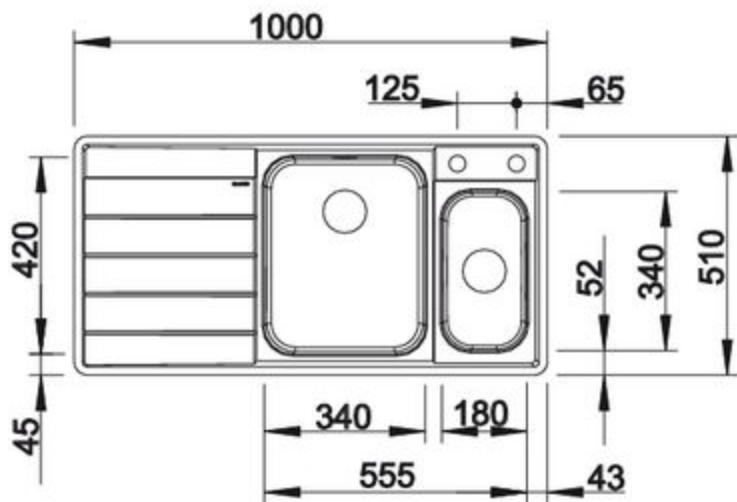

BLANCO AXIS III 6 S-IF

Item No. BL468103

Pros

The AXial concept: uniquely ergonomic

- Accentuated base contours create an aesthetically pleasing contoured bowl with large base area
- Flowing ergonomic work processes along two axis
- With a 3 1/2" stainless steel basket strainer
- High-quality features with the covered C-overflow™ and InFino™ drain system – elegantly integrated and extremely easy-care

Surfaces

Stainless steel
18/10

Stainless steel 18/10

Bowl left Item No. BL468103

Bowl right Item No. BL468102

Details

Top View

Side View

Front View

Scope of supply

Colander
BL224787

Design tips

Cabinet Width: 60 cm
Bowl depth: 175 mm / 110 mm

Taps

BLANCO CULINA-S Mini
chrome
BM4600CH

BLANCO CARENA-S Vario
chrome
BM3118CH