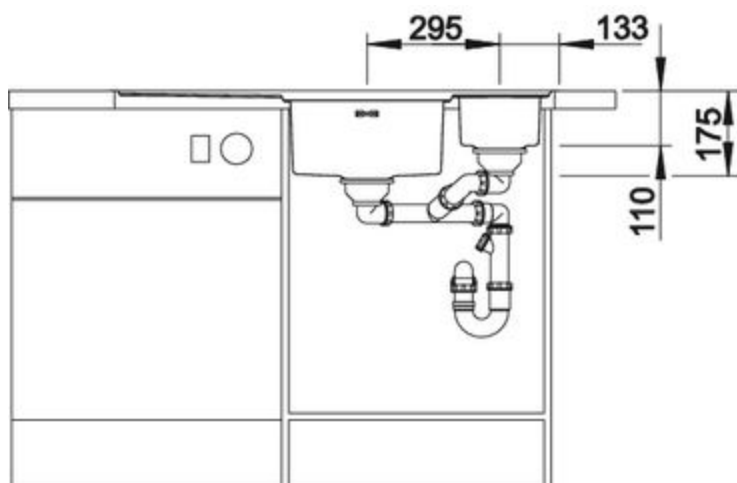

Surfaces

Stainless steel
18/10

Stainless steel 18/10

Bowl left Item No. BL468103

Bowl right Item No. BL468102

Details

Top View

Side View

Front View

Scope of supply

Colander
BL224787

Design tips

Cabinet Width: 60 cm
Bowl depth: 175 mm / 110 mm

Taps

BLANCO CULINA-S Mini
chrome
BM4600CH

BLANCO CARENA-S Vario
chrome
BM3118CH