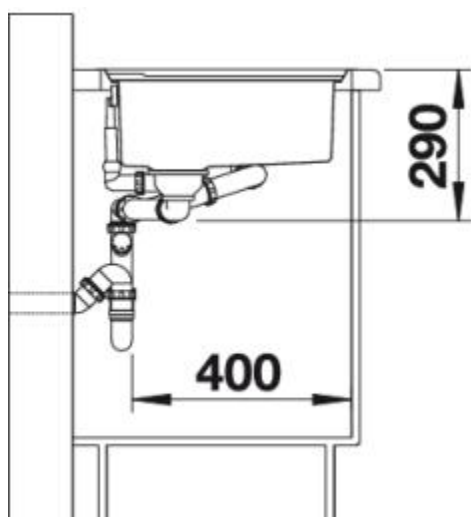

Surfaces

Stainless steel
18/10

Stainless steel 18/10

Bowl left Item No. BL468103

Bowl right Item No. BL468102

Details

Top View

Side View

Front View

Scope of supply

Colander
BL224787

Design tips

Cabinet Width: 60 cm
Bowl depth: 175 mm / 110 mm

Taps

BLANCO CULINA-S Mini
chrome
BM4600CH

BLANCO CARENA-S Vario
chrome
BM3118CH