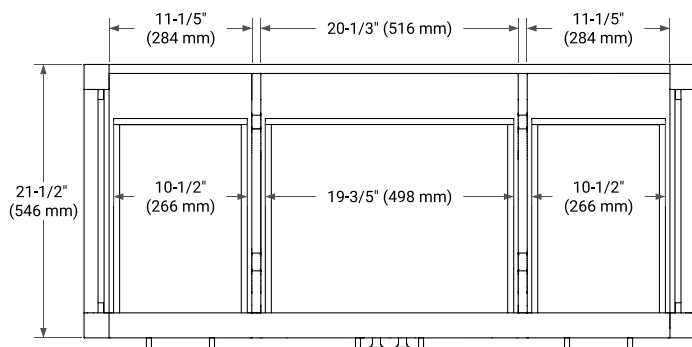

48" SINGLE SINK BASE CABINET

BASE CABINET DIMENSIONS

48" W x 21.5" D x 34.5" H

FEATURES

- Solid wood frame & plywood panels
- Dovetail drawers and joints
- Soft closing doors & drawers

HARDWARE FINISHES*

Brushed Nickel   Satin Brass   Matte Black   Polished Chrome

Hardware comes preinstalled with the illustrated option. Other finishes are available on our online store if you prefer a different one.

AVAILABLE COLORS

White   Grey   Midnight Blue   Espresso   Oak

FRONT VIEW

SIDE VIEW

PLAN VIEW