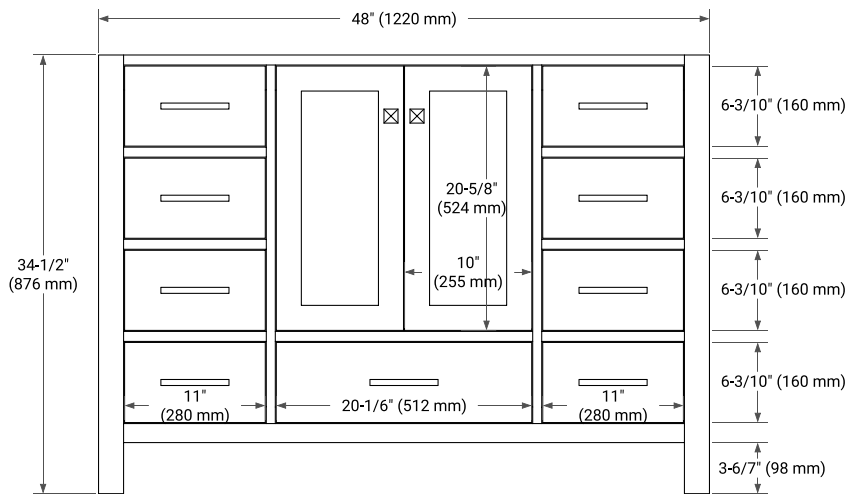

48" SINGLE SINK BASE CABINET

BASE CABINET DIMENSIONS

48" W x 21.5" D x 34.5" H

FEATURES

- Solid wood frame & plywood panels
- Dovetail drawers and joints
- Soft closing doors & drawers

HARDWARE FINISHES*

Brushed Nickel   Satin Brass   Matte Black   Polished Chrome

Hardware comes preinstalled with the illustrated option. Other finishes are available on our online store if you prefer a different one.

AVAILABLE COLORS

White   Grey   Midnight Blue   Espresso   Oak

FRONT VIEW

SIDE VIEW

PLAN VIEW