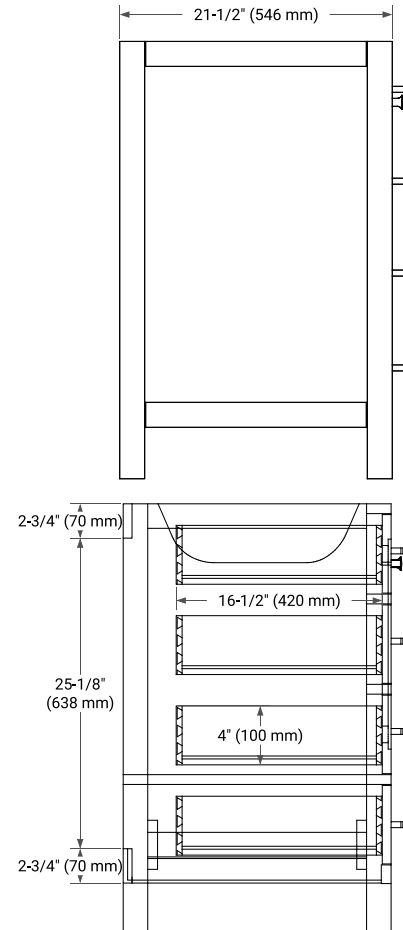

## BASE CABINET DIMENSIONS

48" W x 21.5" D x 34.5" H

## FRONT VIEW

## SIDE VIEW

## OVERALL DIMENSIONS

49" W x 22" D x 0.75" H