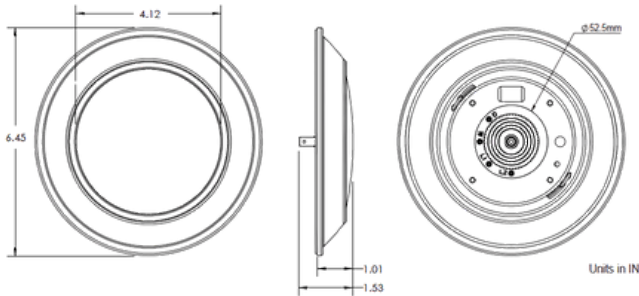

### Fixture Attributes

**Fixture:** Interior or Exterior

**Category:** Downlight

**Finish:** White / Body: Aluminium

**Location Rating:** Damp

**Diameter:** 6.45"

**Diffuser Diameter:** 4.12"

**Height from Ceiling:** Flush 1"