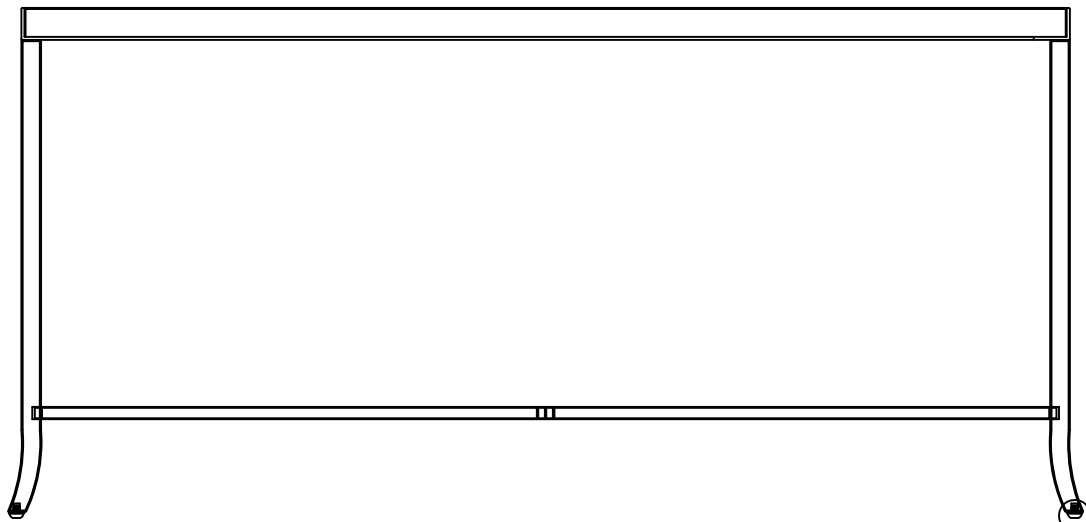

ASSEMBLY INSTRUCTION

ITEM: 6025-80110-15 Lapilli Carved Top Cocktail Table

Thank you for purchasing this quality product. Be sure to unpack carefully looking for small parts which may have come loose during shipment.

Read all instruction and study the drawing carefully before starting the assembly process.