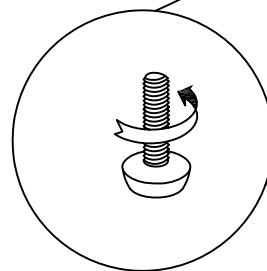

ASSEMBLY INSTRUCTION

ITEM: 6025-80110-15 Lapilli Carved Top Cocktail Table

Thank you for purchasing this quality product. Be sure to unpack carefully looking for small parts which may have come loose during shipment.

Read all instruction and study the drawing carefully before starting the assembly process.

STEP 1

**Adjust Leveler if needed
to level table on uneven
floor.**