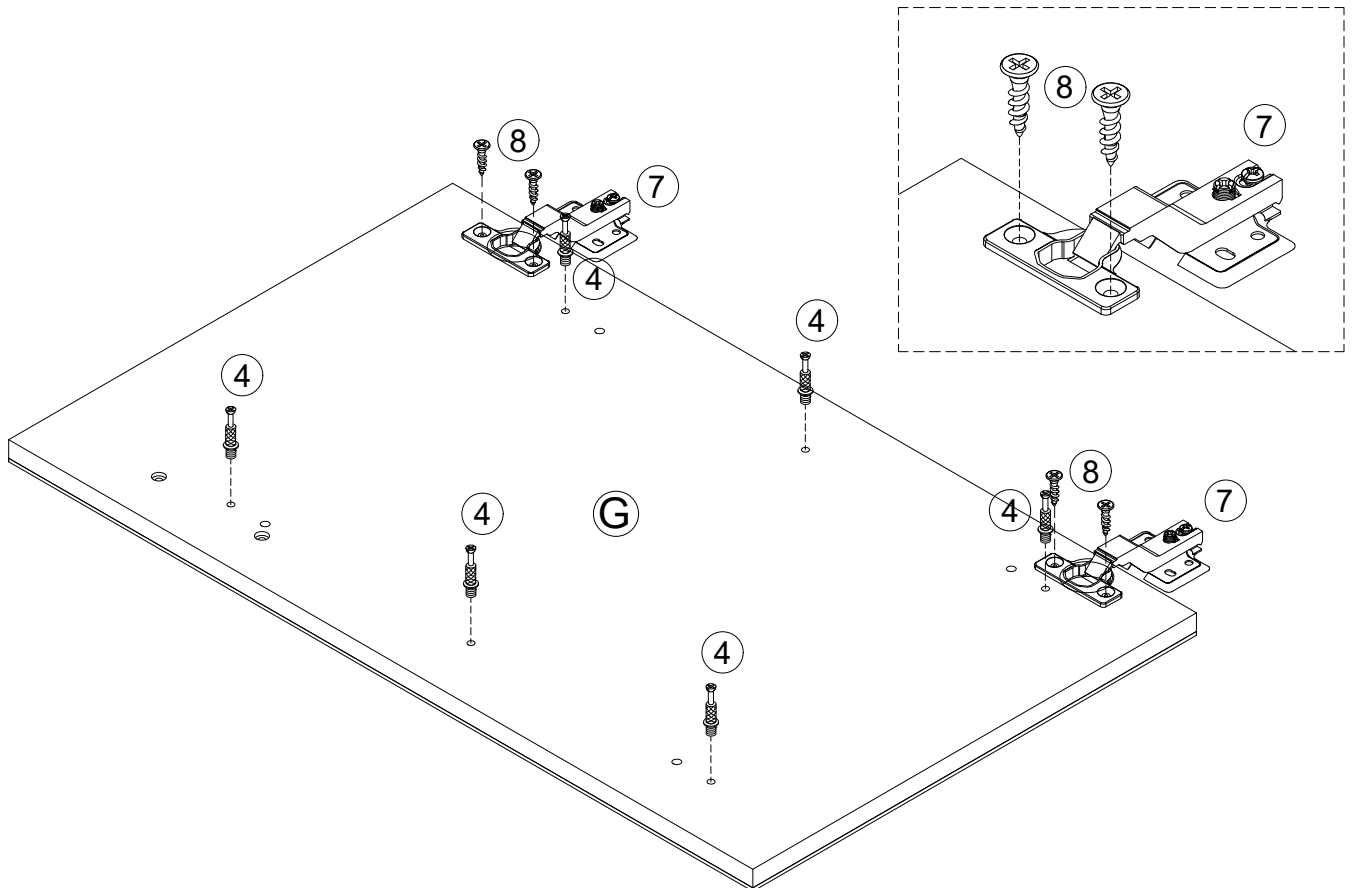

STEP 5

- ①  6pcs
1/4"x25mm

STEP 6

- ③  8pcs
Ø6x30mm
- ④  2pcs
Ø6x33mm

STEP 7

- ③  4pcs
Ø6x30mm
- ④  4pcs
Ø6x33mm

STEP 8

- ③  6pcs
Ø6x30mm

STEP 9

5  2pcs
Ø15x9mm

STEP 10

5  2pcs
Ø15x9mm

STEP 11

- 5  2pcs
Ø15x9mm

STEP 12

- 4  6pcs Ø6x33mm
- 7  2pcs
- 8  4pcs Ø4x12mm

STEP 13

5  6pcs
 Ø15x9mm

STEP 14

8  8pcs
 Ø4x12mm

Three-way adjustable hinge for perfectly aligned doors
 1. TO ADJUST DOOR FORWARD OR BACKWARD.
 2. TO ADJUST DOOR TO RIGHT OR TO LEFT.
 3. TO ADJUST DOOR UP OR DOWN.

x2

STEP 15

9 1pc

10 2pcs
5/32"x15mm

STEP 16

6 4pcs

STEP 17

To install the Top (1) to the vanity (2). Apply silicone caulk to the top edge of the wood cabinet. With the help of another adult, gently lower the Sink top with assembled sink onto the cabinet. Make sure the Sink top is flush with the back side of the wood cabinet and the wood cabinet left and right side walls.