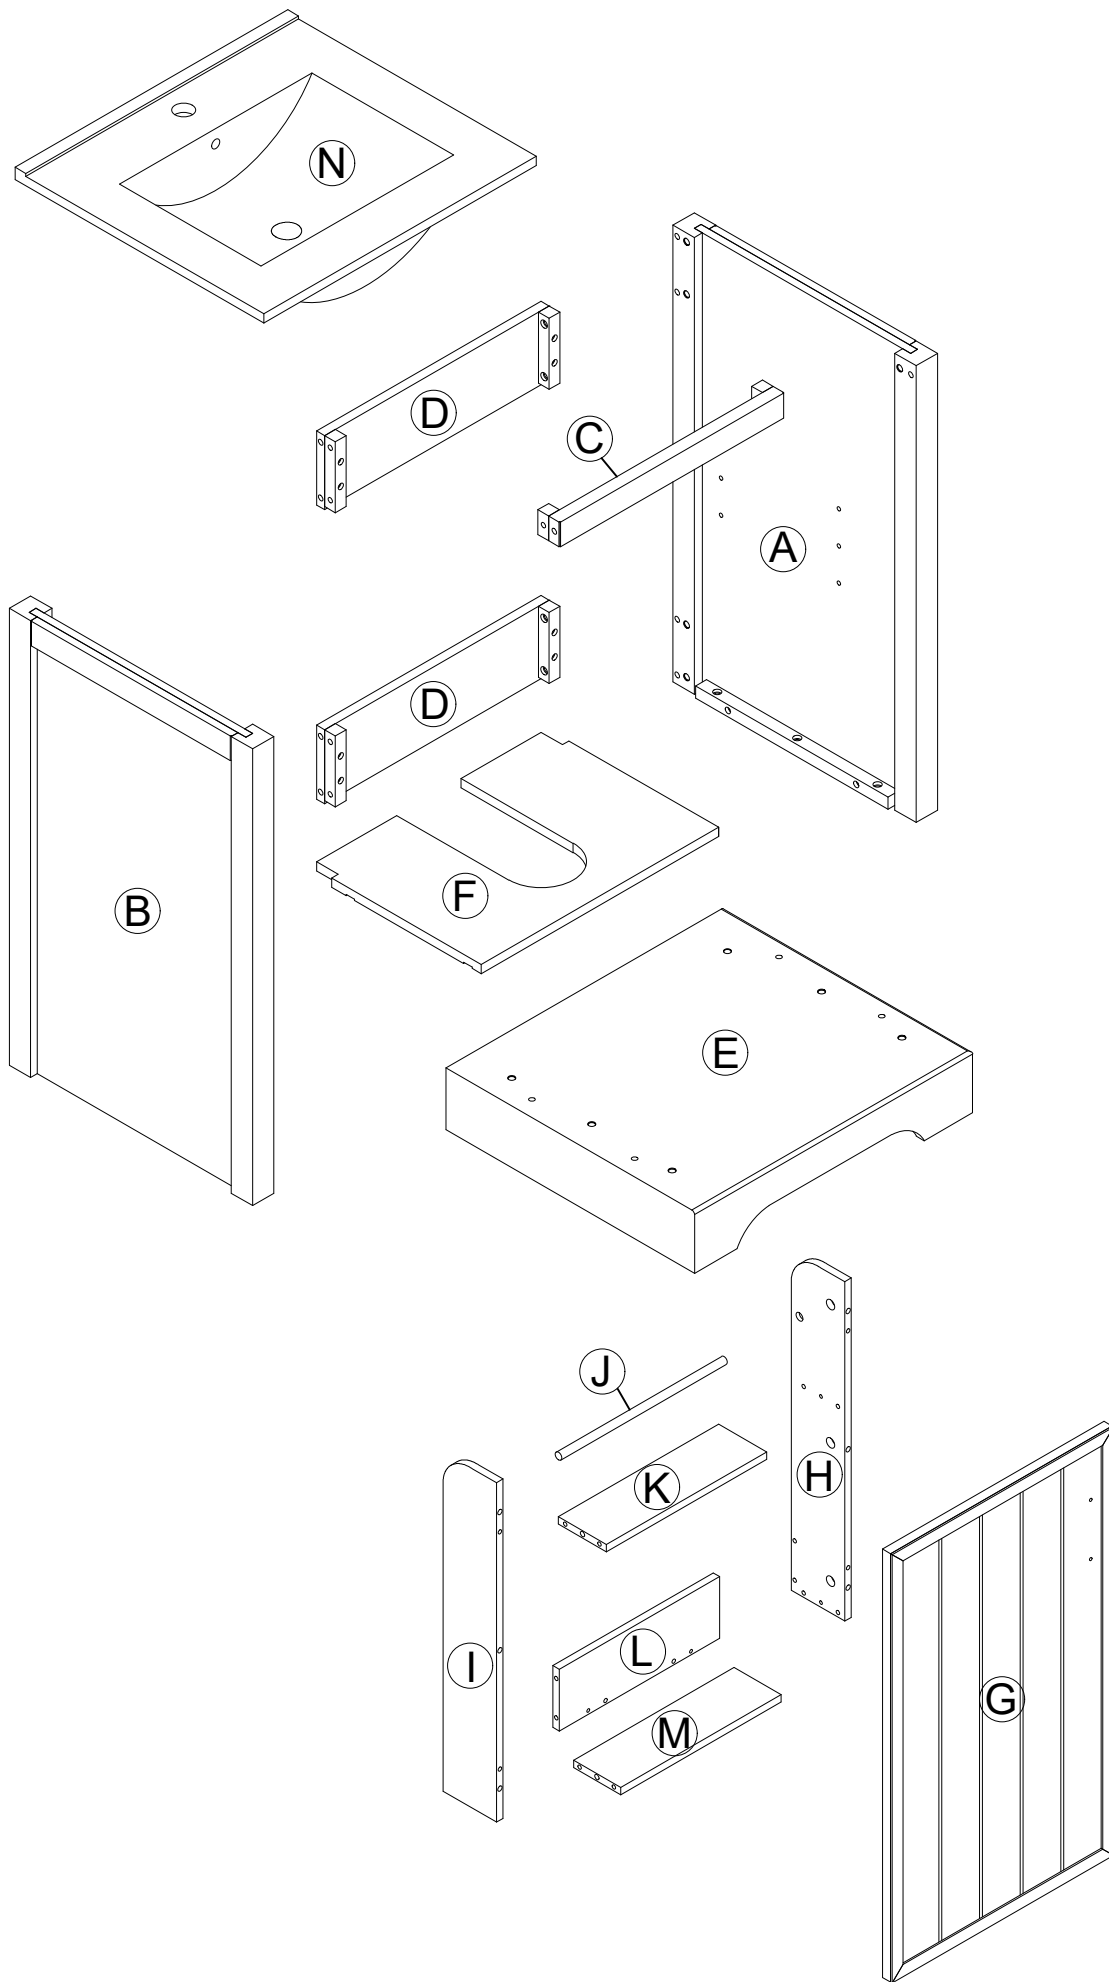

N725P194160B

PRODUCT PARTS:

A	B	C	D	E	F
					
1PC	1PC	1PC	2PCS	1PC	1PC
G	H	I	J	K	L
					
1PC	1PC	1PC	1PC	1PC	1PC
M	N				
					
1PC	1PC				

HARDWARE:

①	②	③	④	⑤	⑥
					
1/4"x25mm	Ø8x30mm	Ø6x30mm	Ø6x33mm	Ø15x9mm	
16+1 PCS	14+1PCS	18+1PCS	12+1 PCS	12+1 PCS	4 PCS
⑦	⑧	⑨	⑩		
					
	Ø4x12mm		5/32"x15mm		
2PCS	12+1PCS	1PC	2PCS		

STEP 1

- ②  10pcs
Ø8x30mm

STEP 2

- ②  4pcs
Ø8x30mm

STEP 3

①  5pcs
1/4"x25mm

STEP 4

①  5pcs
1/4"x25mm

STEP 5

- ①  6pcs
1/4"x25mm

STEP 6

- ③  8pcs
Ø6x30mm
- ④  2pcs
Ø6x33mm

STEP 7

- ③  4pcs
Ø6x30mm
- ④  4pcs
Ø6x33mm

STEP 8

- ③  6pcs
Ø6x30mm

x2

STEP 15

9 1pc

10 2pcs
5/32"x15mm

STEP 16

6 4pcs

STEP 17

To install the Top (1) to the vanity (2). Apply silicone caulk to the top edge of the wood cabinet. With the help of another adult, gently lower the Sink top with assembled sink onto the cabinet. Make sure the Sink top is flush with the back side of the wood cabinet and the wood cabinet left and right side walls.