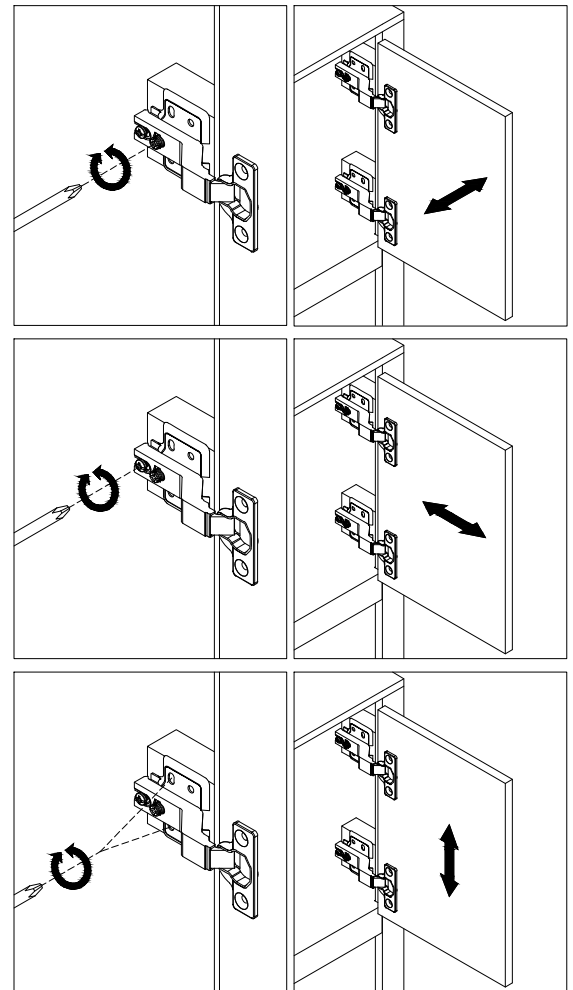

STEP 13

5  6pcs
 Ø15x9mm

STEP 14

8  8pcs
 Ø4x12mm

Three-way adjustable hinge for perfectly aligned doors
 1. TO ADJUST DOOR FORWARD OR BACKWARD.
 2. TO ADJUST DOOR TO RIGHT OR TO LEFT.
 3. TO ADJUST DOOR UP OR DOWN.

x2

STEP 15

9 1pc

10 2pcs
5/32"x15mm

STEP 16

6 4pcs

STEP 17

To install the Top (1) to the vanity (2). Apply silicone caulk to the top edge of the wood cabinet. With the help of another adult, gently lower the Sink top with assembled sink onto the cabinet. Make sure the Sink top is flush with the back side of the wood cabinet and the wood cabinet left and right side walls.