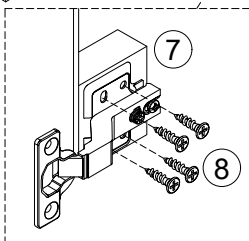

STEP 9

5  2pcs
Ø15x9mm

STEP 10

5  2pcs
Ø15x9mm

STEP 11

- 5  2pcs
Ø15x9mm

STEP 12

- 4  6pcs Ø6x33mm
- 7  2pcs
- 8  4pcs Ø4x12mm

STEP 13

5  6pcs
 Ø15x9mm

STEP 14

8  8pcs
 Ø4x12mm

Three-way adjustable hinge for perfectly aligned doors
 1. TO ADJUST DOOR FORWARD OR BACKWARD.
 2. TO ADJUST DOOR TO RIGHT OR TO LEFT.
 3. TO ADJUST DOOR UP OR DOWN.