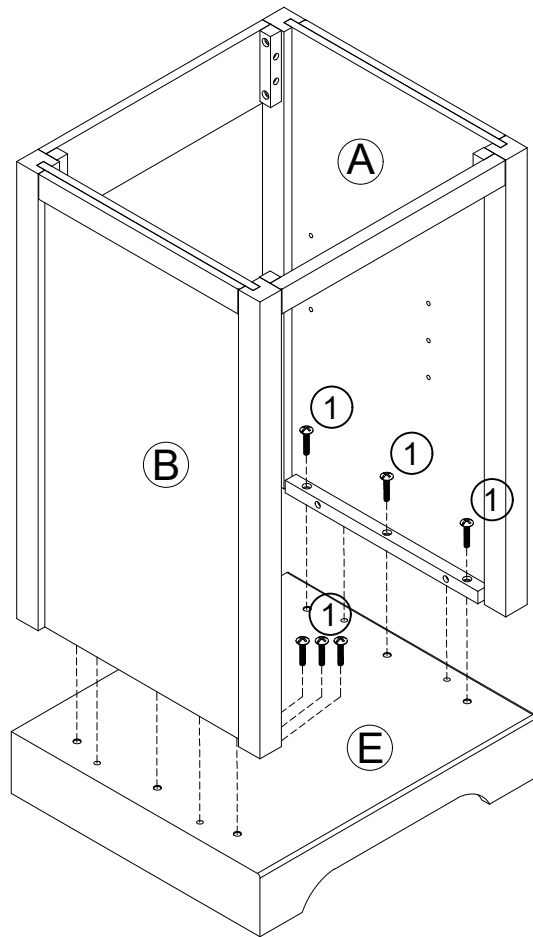

N725P194160B

PRODUCT PARTS:

A	B	C	D	E	F
					
1PC	1PC	1PC	2PCS	1PC	1PC
G	H	I	J	K	L
					
1PC	1PC	1PC	1PC	1PC	1PC
M	N				
					
1PC	1PC				

HARDWARE:

①	②	③	④	⑤	⑥
					
1/4"x25mm	Ø8x30mm	Ø6x30mm	Ø6x33mm	Ø15x9mm	
16+1 PCS	14+1PCS	18+1PCS	12+1 PCS	12+1 PCS	4 PCS
⑦	⑧	⑨	⑩		
					
	Ø4x12mm		5/32"x15mm		
2PCS	12+1PCS	1PC	2PCS		

STEP 1

- ②  10pcs
Ø8x30mm

STEP 2

- ②  4pcs
Ø8x30mm

STEP 3

①  5pcs
1/4"x25mm

STEP 4

①  5pcs
1/4"x25mm

STEP 5

- ①  6pcs
1/4"x25mm

STEP 6

- ③  8pcs
Ø6x30mm
- ④  2pcs
Ø6x33mm

STEP 7

- ③  4pcs
Ø6x30mm
- ④  4pcs
Ø6x33mm

STEP 8

- ③  6pcs
Ø6x30mm

STEP 13

5  6pcs
 Ø15x9mm

STEP 14

8  8pcs
 Ø4x12mm

Three-way adjustable hinge for perfectly aligned doors
 1. TO ADJUST DOOR FORWARD OR BACKWARD.
 2. TO ADJUST DOOR TO RIGHT OR TO LEFT.
 3. TO ADJUST DOOR UP OR DOWN.