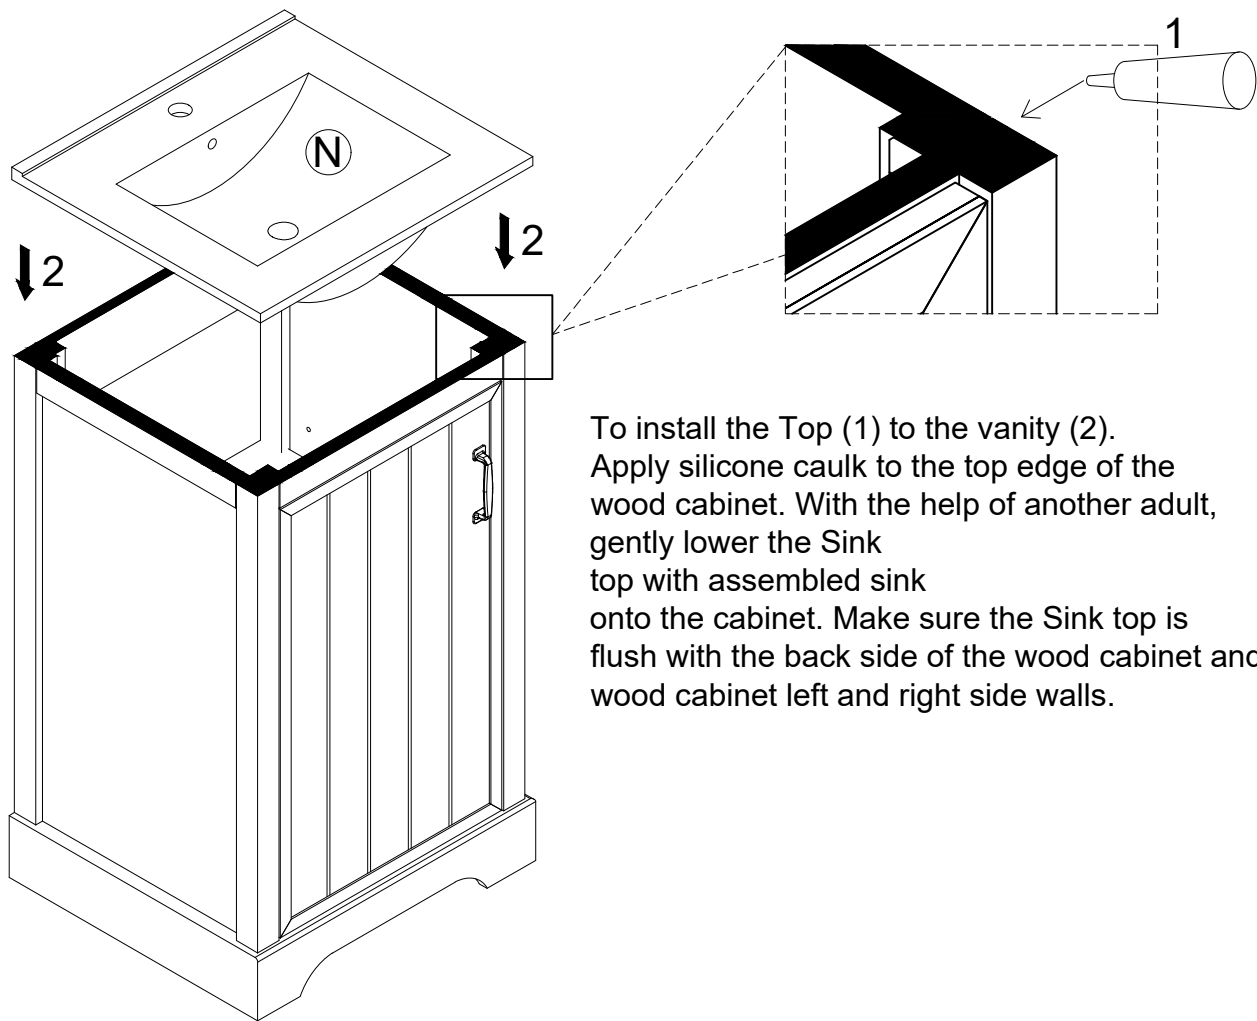

STEP 13

5  6pcs
 Ø15x9mm

STEP 14

8  8pcs
 Ø4x12mm

Three-way adjustable hinge for perfectly aligned doors
 1. TO ADJUST DOOR FORWARD OR BACKWARD.
 2. TO ADJUST DOOR TO RIGHT OR TO LEFT.
 3. TO ADJUST DOOR UP OR DOWN.

x2

STEP 15

9 1pc

10 2pcs
5/32"x15mm

STEP 16

6 4pcs

STEP 17

To install the Top (1) to the vanity (2). Apply silicone caulk to the top edge of the wood cabinet. With the help of another adult, gently lower the Sink top with assembled sink onto the cabinet. Make sure the Sink top is flush with the back side of the wood cabinet and the wood cabinet left and right side walls.

STEP 18