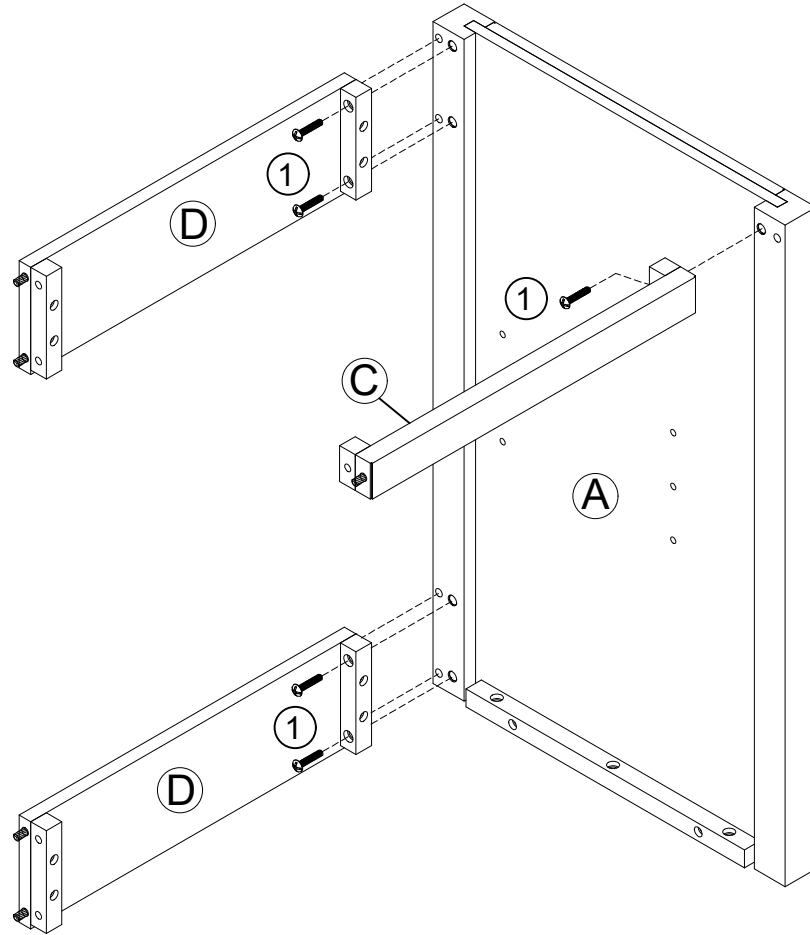

N725P194160B

PRODUCT PARTS:

A	B	C	D	E	F
					
1PC	1PC	1PC	2PCS	1PC	1PC
G	H	I	J	K	L
					
1PC	1PC	1PC	1PC	1PC	1PC
M	N				
					
1PC	1PC				

HARDWARE:

①	②	③	④	⑤	⑥
					
1/4"x25mm	Ø8x30mm	Ø6x30mm	Ø6x33mm	Ø15x9mm	
16+1 PCS	14+1PCS	18+1PCS	12+1 PCS	12+1 PCS	4 PCS
⑦	⑧	⑨	⑩		
					
	Ø4x12mm		5/32"x15mm		
2PCS	12+1PCS	1PC	2PCS		

STEP 1

- ②  10pcs
Ø8x30mm

STEP 2

- ②  4pcs
Ø8x30mm

STEP 3

①  5pcs
1/4"x25mm

STEP 4

①  5pcs
1/4"x25mm

STEP 5

- ①  6pcs
1/4"x25mm

STEP 6

- ③  8pcs
Ø6x30mm
- ④  2pcs
Ø6x33mm

STEP 7

- ③  4pcs
Ø6x30mm
- ④  4pcs
Ø6x33mm

STEP 8

- ③  6pcs
Ø6x30mm

STEP 13

5  6pcs
 Ø15x9mm

STEP 14

8  8pcs
 Ø4x12mm

Three-way adjustable hinge for perfectly aligned doors
 1. TO ADJUST DOOR FORWARD OR BACKWARD.
 2. TO ADJUST DOOR TO RIGHT OR TO LEFT.
 3. TO ADJUST DOOR UP OR DOWN.