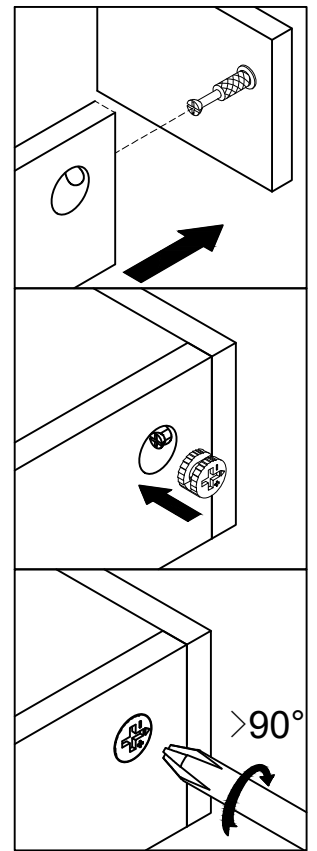

STEP 9

5 2pcs
Ø15x9mm