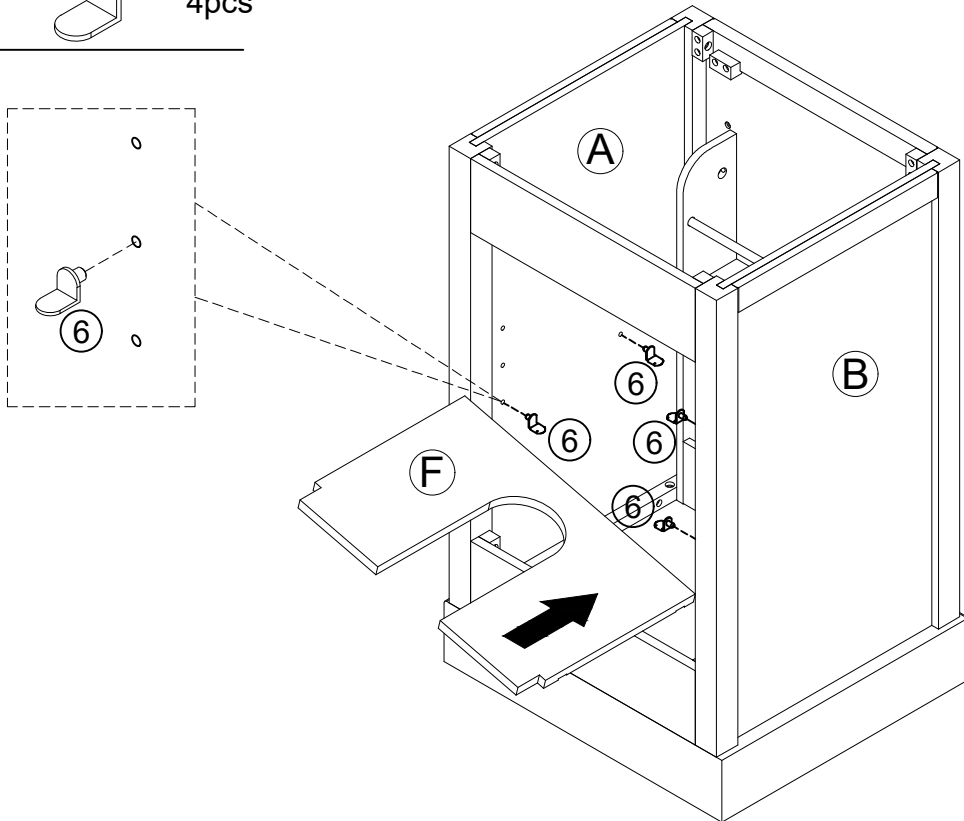

STEP 13

5  6pcs
 Ø15x9mm

STEP 14

8  8pcs
 Ø4x12mm

Three-way adjustable hinge for perfectly aligned doors
 1. TO ADJUST DOOR FORWARD OR BACKWARD.
 2. TO ADJUST DOOR TO RIGHT OR TO LEFT.
 3. TO ADJUST DOOR UP OR DOWN.

x2

STEP 15

9 1pc

10 2pcs
5/32"x15mm

STEP 16

6 4pcs

STEP 17

To install the Top (1) to the vanity (2). Apply silicone caulk to the top edge of the wood cabinet. With the help of another adult, gently lower the Sink top with assembled sink onto the cabinet. Make sure the Sink top is flush with the back side of the wood cabinet and the wood cabinet left and right side walls.

STEP 18