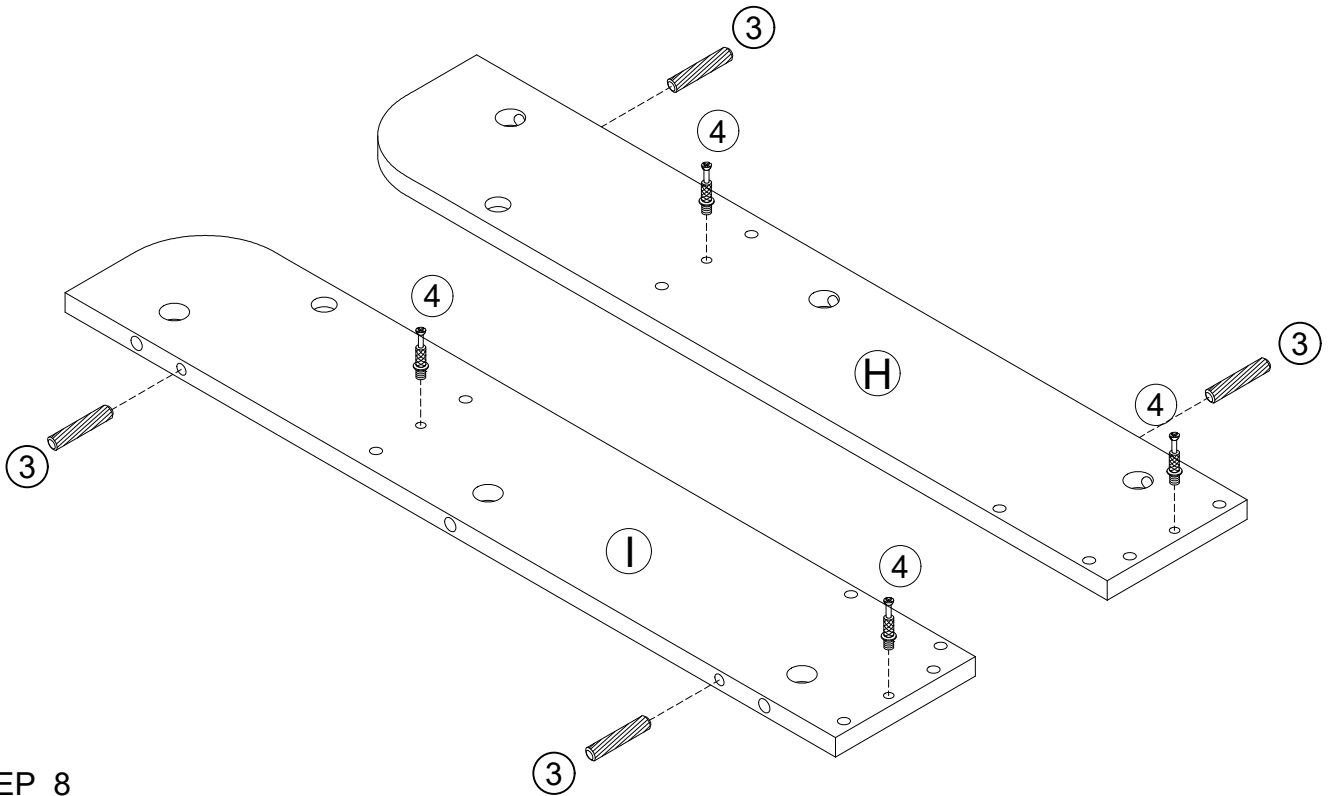

STEP 1

- ②  10pcs
Ø8x30mm

STEP 2

- ②  4pcs
Ø8x30mm

STEP 3

①  5pcs
1/4"x25mm

STEP 4

①  5pcs
1/4"x25mm

STEP 5

- ①  6pcs
1/4"x25mm

STEP 6

- ③  8pcs
Ø6x30mm
- ④  2pcs
Ø6x33mm

STEP 7

- ③  4pcs
Ø6x30mm
- ④  4pcs
Ø6x33mm

STEP 8

- ③  6pcs
Ø6x30mm

STEP 9

5  2pcs
Ø15x9mm

STEP 10

5  2pcs
Ø15x9mm

STEP 11

- 5  2pcs
Ø15x9mm

STEP 12

- 4  6pcs Ø6x33mm
- 7  2pcs
- 8  4pcs Ø4x12mm

STEP 13

5  6pcs
 Ø15x9mm

STEP 14

8  8pcs
 Ø4x12mm

Three-way adjustable hinge for perfectly aligned doors
 1. TO ADJUST DOOR FORWARD OR BACKWARD.
 2. TO ADJUST DOOR TO RIGHT OR TO LEFT.
 3. TO ADJUST DOOR UP OR DOWN.