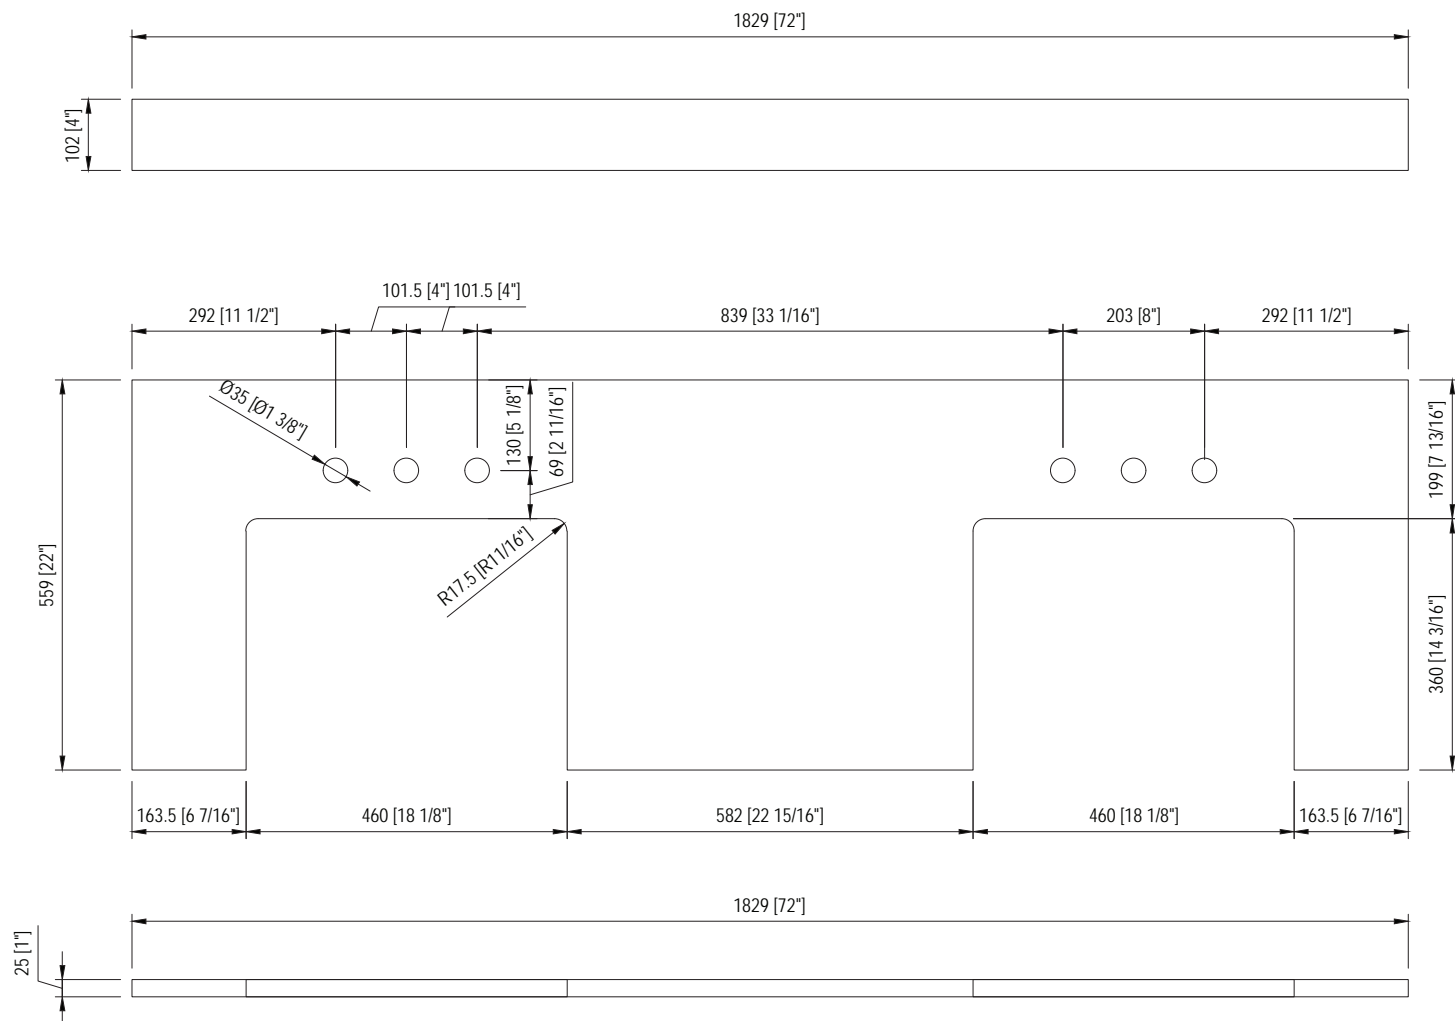

TOP VIEW

SIDE VIEW

FRONT VIEW

BACK VIEW

520 [20 1/2"]±2mm

210 [8 1/4"]±2mm

500 [19 11/16"]±2mm

390 [15 3/8"]±2mm

385 [15 3/16"]±2mm