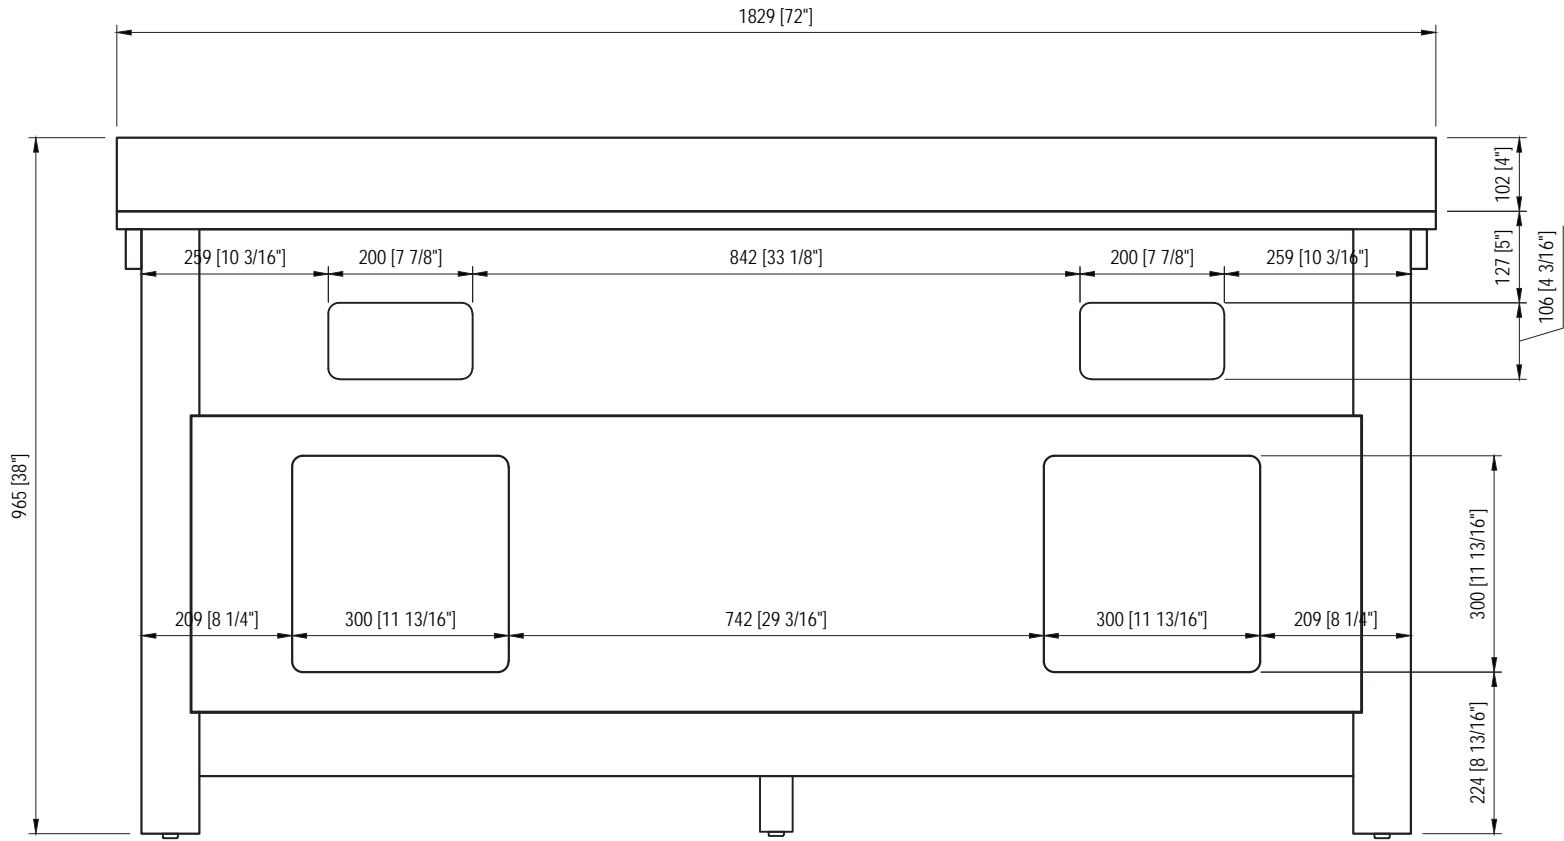

TOP VIEW

SIDE VIEW

FRONT VIEW

BACK VIEW

520 [20 1/2"]±2mm

210 [8 1/4"]±2mm

500 [19 11/16"]±2mm

390 [15 3/8"]±2mm

385 [15 3/16"]±2mm