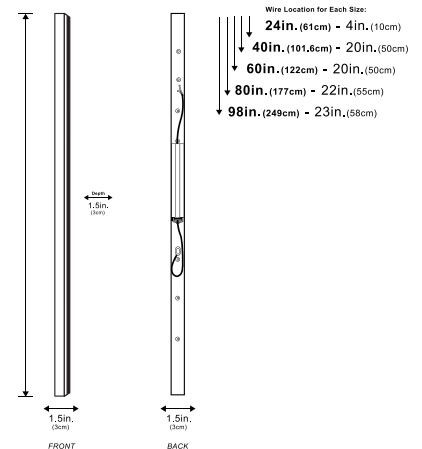

## Linear Minimalist and Modern Wall Lamp

Our minimalist and modern linéair wall lamp features a geometric shape of a simple rod. This modern wall light is crafted from quality metals in a matte black finish, being LED adding some contemporary charm to your ensemble.

- Dimensions**      Height: 24", 40", 60", 80", 98"  
Width: 1.5"  
Depth: 1.5"
- Weight**            2lbs, 3lbs, 4lbs, 5lbs, 7lbs
- Materials & Finish**    Aluminum, available in black or white finish
- Illumination**        Voltage: 100-277V-0.5A 50/60HZ  
Type: LED  
Wattage: See table  
Control: Remote Control for dimmable version only  
Power Source: Hardwired, or plug-in  
Built-in LED Light: Warm, Cold White, Dimmable, and RGB
- Certification**        
- Location Listed**     Dry, Damp
- Power Source**        Hardwired
- Lead Time**            2 days

**Multiple Sizes Available:**  
24in. (61cm)  
40in. (101,6cm)  
60in. (122cm)  
80in. (177cm)  
98in. (249cm)

Dimensions	Emitting Color	Lumens	Watts	Weight	Dimmable?
<b>24 inches</b>	3000K, 4000K, 6000K	222	8.3W	2lbs	No
<b>40 inches</b>	3000K, 4000K, 6000K	354	12.92W	3lbs	No
<b>60 inches</b>	3000K, 4000K, 6000K	389	15.51W	4lbs	No
<b>80 inches</b>	3000K, 4000K, 6000K	464	18.5W	5lbs	No
<b>98 inches</b>	3000K, 4000K, 6000K	556	21.8W	7lbs	No

Dimensions	Emitting Color	Lumens	Watts	Weight	Dimmable?
<b>24 inches</b>	2700K-6500K	222	8.3W	2lbs	Yes, with Remote
<b>40 inches</b>	2700K-6500K	354	12.92W	3lbs	Yes, with Remote
<b>60 inches</b>	2700K-6500K	389	15.51W	4lbs	Yes, with Remote
<b>80 inches</b>	2700K-6500K	464	18.5W	5lbs	Yes, with Remote
<b>98 inches</b>	2700K-6500K	556	21.8W	7lbs	Yes, with Remote