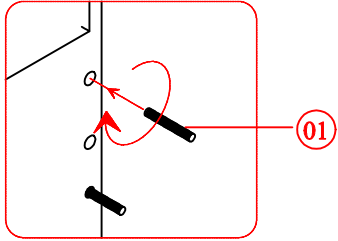

TA83147 ASSEMBLY INSTRUCTION

P1 Headboard (x 1)

P2 Footboard (x 1)

P3 Side rail (x 1)

P4 Center Slat (x 3)

P5 Center Support (x 6)

1 Steel threaded bar (x 8)

3 Hexagonal nut, lock, flat washer (x 8)

2 Half moon washer (x 8)

4 Steel open wrench (x 1)

TA83147 ASSEMBLY INSTRUCTION

Step 1 :

Detail 'A'

Step 2 :

Detail 'B'

Step 3 :