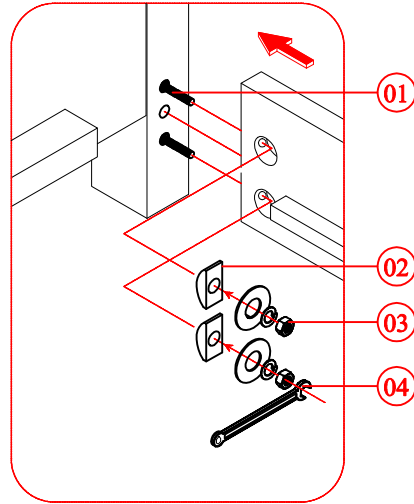

TA83147 ASSEMBLY INSTRUCTION

P1 Headboard (x 1)

P2 Footboard (x 1)

P3 Side rail (x 1)

P4 Center Slat (x 3)

P5 Center Support (x 6)

1 Steel threaded bar (x 8)

3 Hexagonal nut, lock, flat washer (x 8)

2 Half moon washer (x 8)

4 Steel open wrench (x 1)

TA83147 ASSEMBLY INSTRUCTION

Step 1 :

Detail 'A'

Step 2 :

Detail 'B'

Step 3 :