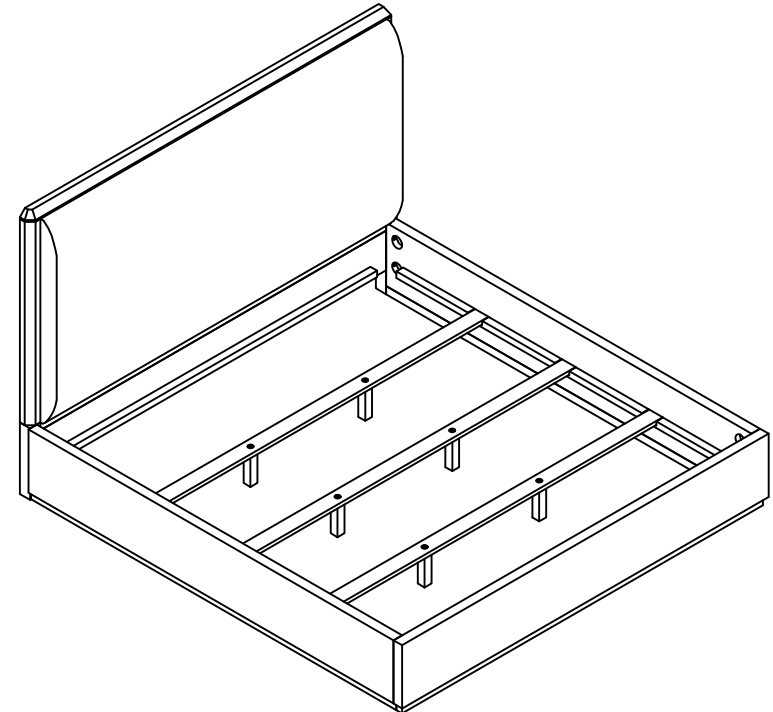

TA83147 ASSEMBLY INSTRUCTION

P1 Headboard (x 1)

P2 Footboard (x 1)

P3 Side rail (x 1)

P4 Center Slat (x 3)

P5 Center Support (x 6)

1 Steel threaded bar (x 8)

3 Hexagonal nut, lock, flat washer (x 8)

2 Half moon washer (x 8)

4 Steel open wrench (x 1)

TA83147 ASSEMBLY INSTRUCTION

Step 1 :

Detail 'A'

Step 2 :

Detail 'B'

Step 3 :