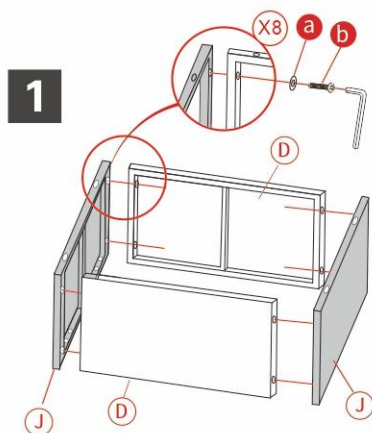

TOOLS REQUIRED

Allen Key

Spanner

Ratchet wrench

Patio Furniture Set
400LBS
CAPACITY

UP TO 90 MIN.
ASSEMBLY

HARDWARE

| | | | | | | | |
|--|-------------------------------|-------------------------------|-------------------------------|---------------------------|------------------------------|--------------------------------|-----------------------------|
| a $\varnothing 6$ 176pcs | b M6*35mm 32pcs | c M6*40mm 56pcs | g M6*50mm 50pcs | d M6 100pcs | e Corner 14pcs | f Straight 14pcs | h Clamp 10pcs |
|--|-------------------------------|-------------------------------|-------------------------------|---------------------------|------------------------------|--------------------------------|-----------------------------|

PARTS

| | | | | |
|------------------------------|---------------------------------------|---------------------------------|-------------------------------|--------------------------------------|
| E Armrest 1pcs | I Seat Panel 4pcs | F Backrest 1pcs | B Backrest 1pcs | D Side Panel 10pcs |
| A Armrest 1pcs | C Seat Panel 1pcs | G Seat Panel 1pcs | H Backrest 4pcs | R Pillow 8pcs |
| S Cushion 6pcs | J Side Leg w/ Feet 2pcs | D Side Panel 2pcs | I Glass 1pc | L Coffee Table top 1pc |

Finished drawing

Finished drawing

Coffee Table

Center Seat Sofa X4

1

2

3

4