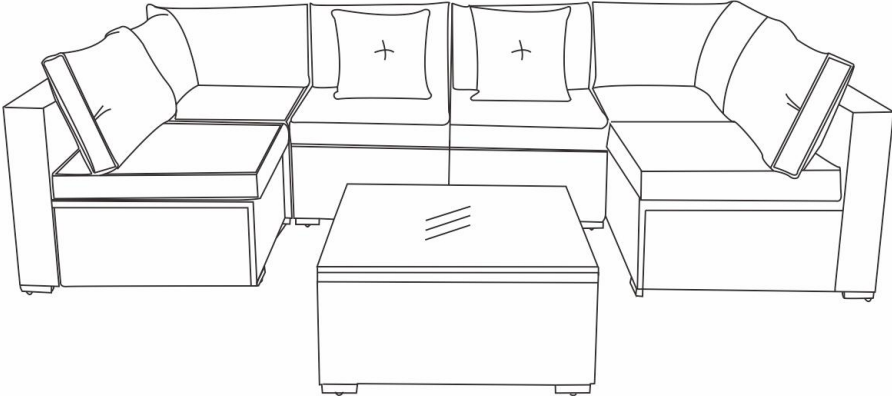

Straight Back Patio Furniture Set 7-piece