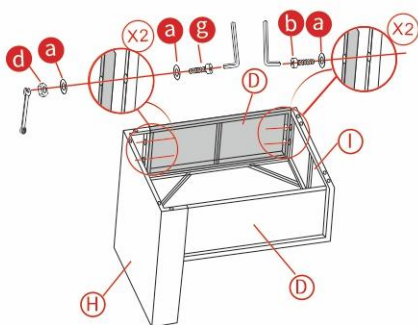

TOOLS REQUIRED

Allen Key

Spanner

Ratchet wrench

Patio Furniture Set
400LBS
CAPACITY

UP TO 90 MIN.
ASSEMBLY

HARDWARE

| | | | | | | | |
|--|-------------------------------|-------------------------------|-------------------------------|---------------------------|------------------------------|--------------------------------|-----------------------------|
| a $\varnothing 6$ 176pcs | b M6*35mm 32pcs | c M6*40mm 56pcs | g M6*50mm 50pcs | d M6 100pcs | e Corner 14pcs | f Straight 14pcs | h Clamp 10pcs |
|--|-------------------------------|-------------------------------|-------------------------------|---------------------------|------------------------------|--------------------------------|-----------------------------|

PARTS

| | | | | |
|------------------------------|---------------------------------------|---------------------------------|-------------------------------|--------------------------------------|
| E Armrest 1pcs | I Seat Panel 4pcs | F Backrest 1pcs | B Backrest 1pcs | D Side Panel 10pcs |
| A Armrest 1pcs | C Seat Panel 1pcs | G Seat Panel 1pcs | H Backrest 4pcs | R Pillow 8pcs |
| S Cushion 6pcs | J Side Leg w/ Feet 2pcs | D Side Panel 2pcs | I Glass 1pc | L Coffee Table top 1pc |

Finished drawing

Finished drawing

Coffee Table

Center Seat Sofa X4

1

2

3

4