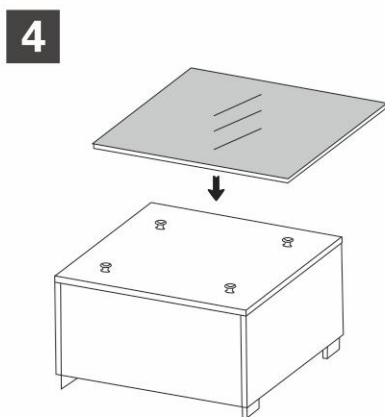

TOOLS REQUIRED

Allen Key

Spanner

Ratchet wrench

Patio Furniture Set
400LBS
CAPACITY

UP TO 90 MIN.
ASSEMBLY

HARDWARE

| | | | | | | | |
|--|-------------------------------|-------------------------------|-------------------------------|---------------------------|------------------------------|--------------------------------|-----------------------------|
| a $\varnothing 6$ 176pcs | b M6*35mm 32pcs | c M6*40mm 56pcs | g M6*50mm 50pcs | d M6 100pcs | e Corner 14pcs | f Straight 14pcs | h Clamp 10pcs |
|--|-------------------------------|-------------------------------|-------------------------------|---------------------------|------------------------------|--------------------------------|-----------------------------|

PARTS

| | | | | |
|------------------------------|---------------------------------------|---------------------------------|-------------------------------|--------------------------------------|
| E Armrest 1pcs | I Seat Panel 4pcs | F Backrest 1pcs | B Backrest 1pcs | D Side Panel 10pcs |
| A Armrest 1pcs | C Seat Panel 1pcs | G Seat Panel 1pcs | H Backrest 4pcs | R Pillow 8pcs |
| S Cushion 6pcs | J Side Leg w/ Feet 2pcs | D Side Panel 2pcs | I Glass 1pc | L Coffee Table top 1pc |

Finished drawing

Finished drawing

Coffee Table

Center Seat Sofa X4

1

2

3

4