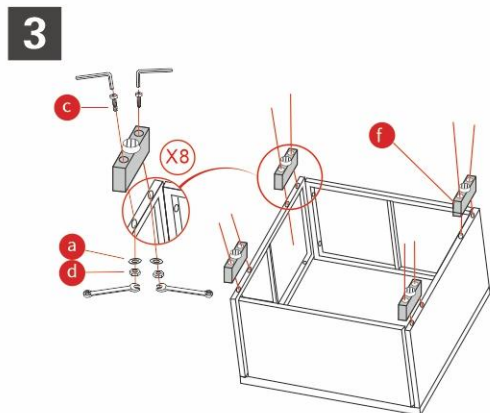

Coffee Table