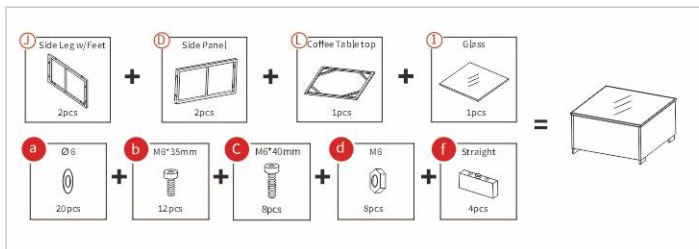

TOOLS REQUIRED

Allen Key

Spanner

Ratchet wrench

Patio Furniture Set
400LBS
CAPACITY

UP TO 90 MIN.
ASSEMBLY

HARDWARE

| | | | | | | | |
|--|-------------------------------|-------------------------------|-------------------------------|---------------------------|------------------------------|--------------------------------|-----------------------------|
| a $\varnothing 6$ 176pcs | b M6*35mm 32pcs | c M6*40mm 56pcs | g M6*50mm 50pcs | d M6 100pcs | e Corner 14pcs | f Straight 14pcs | h Clamp 10pcs |
|--|-------------------------------|-------------------------------|-------------------------------|---------------------------|------------------------------|--------------------------------|-----------------------------|

PARTS

| | | | | |
|------------------------------|---------------------------------------|---------------------------------|-------------------------------|--------------------------------------|
| E Armrest 1pcs | I Seat Panel 4pcs | F Backrest 1pcs | B Backrest 1pcs | D Side Panel 10pcs |
| A Armrest 1pcs | C Seat Panel 1pcs | G Seat Panel 1pcs | H Backrest 4pcs | R Pillow 8pcs |
| S Cushion 6pcs | J Side Leg w/ Feet 2pcs | D Side Panel 2pcs | I Glass 1pc | L Coffee Table top 1pc |

Finished drawing

Finished drawing

Coffee Table

Center Seat Sofa X4

1

2

3

4