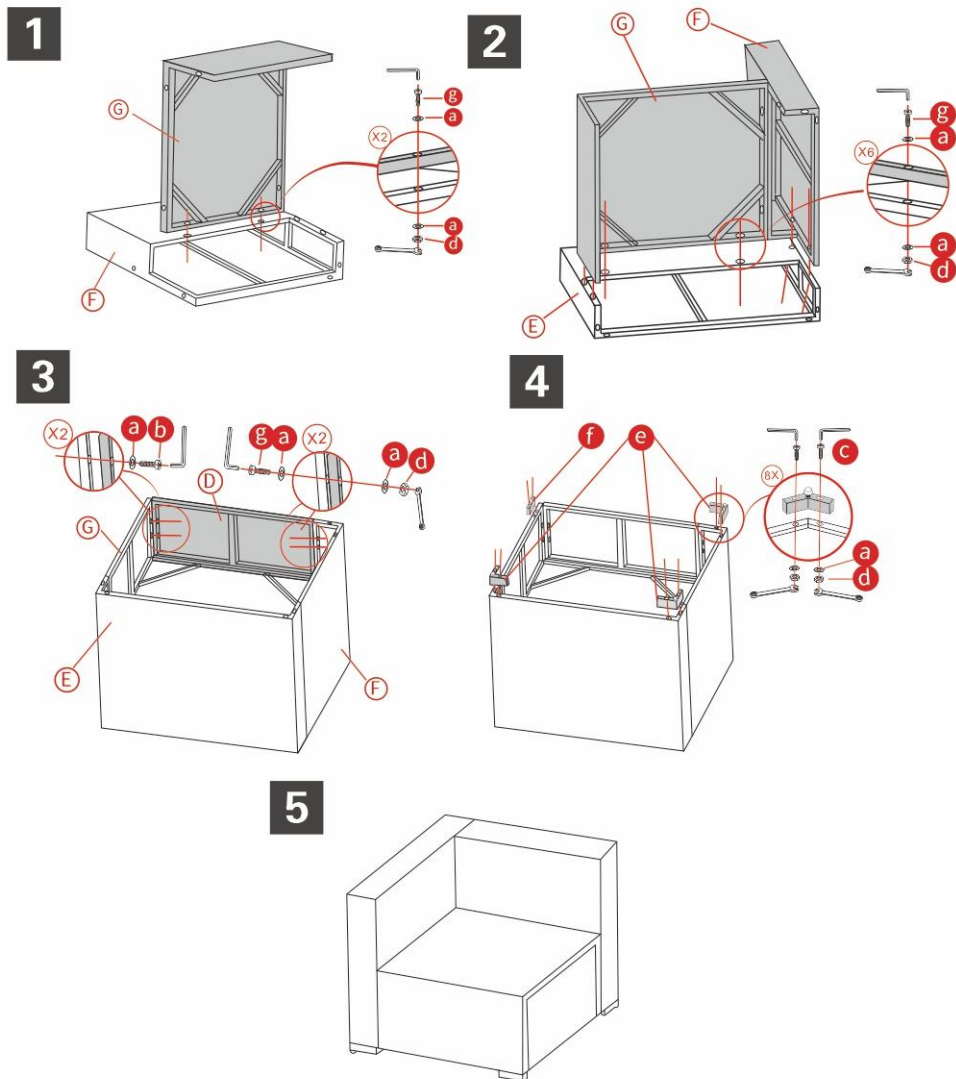

TOOLS REQUIRED

Allen Key

Spanner

Ratchet wrench

Patio Furniture Set
400LBS
CAPACITY

UP TO 90 MIN.
ASSEMBLY

HARDWARE

| | | | | | | | |
|--|-------------------------------|-------------------------------|-------------------------------|---------------------------|------------------------------|--------------------------------|-----------------------------|
| a $\varnothing 6$ 176pcs | b M6*35mm 32pcs | c M6*40mm 56pcs | g M6*50mm 50pcs | d M6 100pcs | e Corner 14pcs | f Straight 14pcs | h Clamp 10pcs |
|--|-------------------------------|-------------------------------|-------------------------------|---------------------------|------------------------------|--------------------------------|-----------------------------|

PARTS

| | | | | |
|------------------------------|---------------------------------------|---------------------------------|-------------------------------|--------------------------------------|
| E Armrest 1pcs | I Seat Panel 4pcs | F Backrest 1pcs | B Backrest 1pcs | D Side Panel 10pcs |
| A Armrest 1pcs | C Seat Panel 1pcs | G Seat Panel 1pcs | H Backrest 4pcs | R Pillow 8pcs |
| S Cushion 6pcs | J Side Leg w/ Feet 2pcs | D Side Panel 2pcs | I Glass 1pc | L Coffee Table top 1pc |

Finished drawing

Finished drawing

Coffee Table

Center Seat Sofa X4

1

2

3

4

5

Right-hand Chair

left-hand Chair

1

2

3

4

5