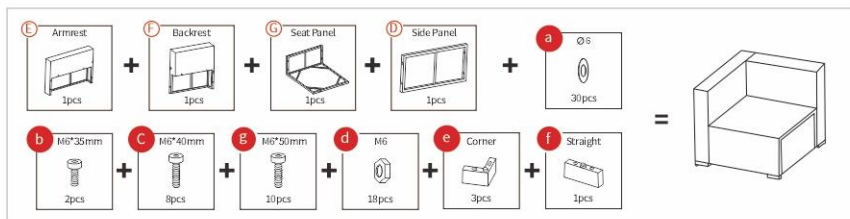

Right-hand Chair