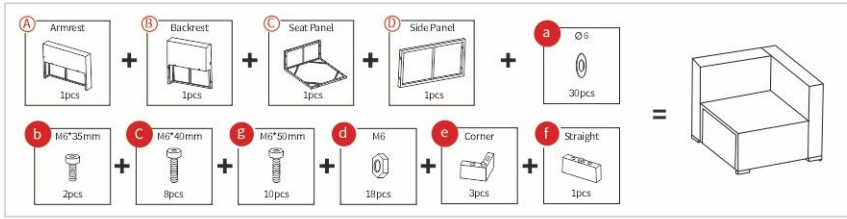

left-hand Chair