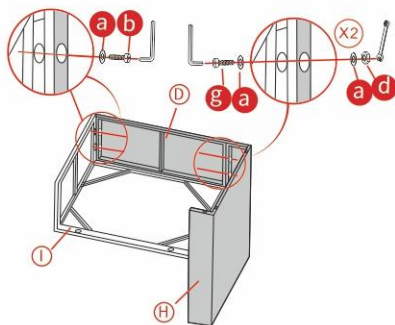

TOOLS REQUIRED

Allen Key

Spanner

Ratchet wrench

Patio Furniture Set
400LBS
CAPACITY

UP TO 90 MIN.
ASSEMBLY

HARDWARE

| | | | | | | | |
|--|-------------------------------|-------------------------------|-------------------------------|---------------------------|------------------------------|--------------------------------|-----------------------------|
| a $\varnothing 6$ 176pcs | b M6*35mm 32pcs | c M6*40mm 56pcs | g M6*50mm 50pcs | d M6 100pcs | e Corner 14pcs | f Straight 14pcs | h Clamp 10pcs |
|--|-------------------------------|-------------------------------|-------------------------------|---------------------------|------------------------------|--------------------------------|-----------------------------|

PARTS

| | | | | |
|------------------------------|---------------------------------------|---------------------------------|-------------------------------|--------------------------------------|
| E Armrest 1pcs | I Seat Panel 4pcs | F Backrest 1pcs | B Backrest 1pcs | D Side Panel 10pcs |
| A Armrest 1pcs | C Seat Panel 1pcs | G Seat Panel 1pcs | H Backrest 4pcs | R Pillow 8pcs |
| S Cushion 6pcs | J Side Leg w/ Feet 2pcs | D Side Panel 2pcs | I Glass 1pc | L Coffee Table top 1pc |

Finished drawing

Finished drawing

Coffee Table

Center Seat Sofa X4

1

2

3

4

5

Right-hand Chair

left-hand Chair

1

2

3

4

5