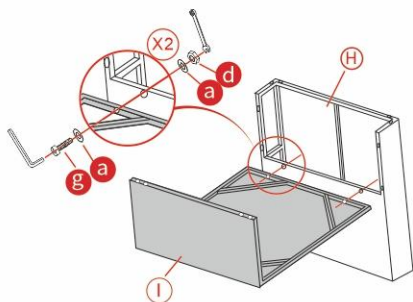

PARTS

| | | | | |
|------------------------------|---------------------------------------|---------------------------------|-------------------------------|--------------------------------------|
| E Armrest 1pcs | I Seat Panel 4pcs | F Backrest 1pcs | B Backrest 1pcs | D Side Panel 10pcs |
| A Armrest 1pcs | C Seat Panel 1pcs | G Seat Panel 1pcs | H Backrest 4pcs | R Pillow 8pcs |
| S Cushion 6pcs | J Side Leg w/ Feet 2pcs | D Side Panel 2pcs | I Glass 1pc | L Coffee Table top 1pc |

Finished drawing

Finished drawing

Coffee Table

Center Seat Sofa X4

1

2

3

4

5

Right-hand Chair

left-hand Chair

1

2

3

4

5