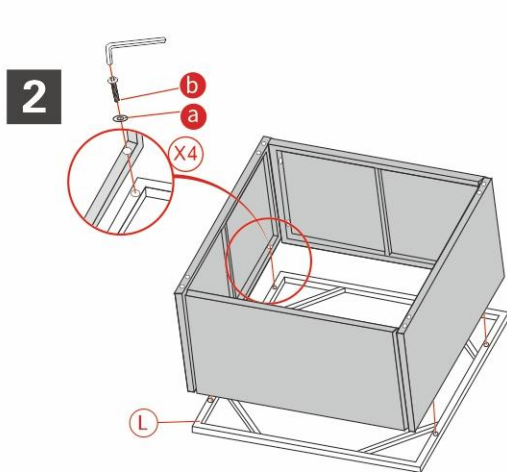

TOOLS REQUIRED

Allen Key

Spanner

Ratchet wrench

Patio Furniture Set
400LBS
CAPACITY

UP TO 90 MIN.
ASSEMBLY

HARDWARE

| | | | | | | | |
|--|-------------------------------|-------------------------------|-------------------------------|---------------------------|------------------------------|--------------------------------|-----------------------------|
| a $\varnothing 6$ 176pcs | b M6*35mm 32pcs | c M6*40mm 56pcs | g M6*50mm 50pcs | d M6 100pcs | e Corner 14pcs | f Straight 14pcs | h Clamp 10pcs |
|--|-------------------------------|-------------------------------|-------------------------------|---------------------------|------------------------------|--------------------------------|-----------------------------|

PARTS

| | | | | |
|------------------------------|---------------------------------------|---------------------------------|-------------------------------|--------------------------------------|
| E Armrest 1pcs | I Seat Panel 4pcs | F Backrest 1pcs | B Backrest 1pcs | D Side Panel 10pcs |
| A Armrest 1pcs | C Seat Panel 1pcs | G Seat Panel 1pcs | H Backrest 4pcs | R Pillow 8pcs |
| S Cushion 6pcs | J Side Leg w/ Feet 2pcs | D Side Panel 2pcs | I Glass 1pc | L Coffee Table top 1pc |

Finished drawing

Finished drawing

Coffee Table

Center Seat Sofa X4

1

2

3

4