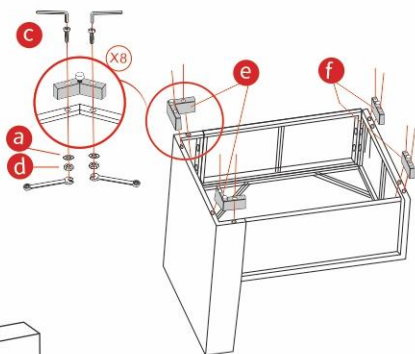

TOOLS REQUIRED

Allen Key

Spanner

Ratchet wrench

Patio Furniture Set
400LBS
CAPACITY

UP TO 90 MIN.
ASSEMBLY

HARDWARE

| | | | | | | | |
|--|-------------------------------|-------------------------------|-------------------------------|---------------------------|------------------------------|--------------------------------|-----------------------------|
| a $\varnothing 6$ 176pcs | b M6*35mm 32pcs | c M6*40mm 56pcs | g M6*50mm 50pcs | d M6 100pcs | e Corner 14pcs | f Straight 14pcs | h Clamp 10pcs |
|--|-------------------------------|-------------------------------|-------------------------------|---------------------------|------------------------------|--------------------------------|-----------------------------|

PARTS

| | | | | |
|------------------------------|---------------------------------------|---------------------------------|-------------------------------|--------------------------------------|
| E Armrest 1pcs | I Seat Panel 4pcs | F Backrest 1pcs | B Backrest 1pcs | D Side Panel 10pcs |
| A Armrest 1pcs | C Seat Panel 1pcs | G Seat Panel 1pcs | H Backrest 4pcs | R Pillow 8pcs |
| S Cushion 6pcs | J Side Leg w/ Feet 2pcs | D Side Panel 2pcs | I Glass 1pc | L Coffee Table top 1pc |

Finished drawing

Finished drawing

Coffee Table

Center Seat Sofa X4

1

2

3

4

5

Right-hand Chair

left-hand Chair

1

2

3

4

5