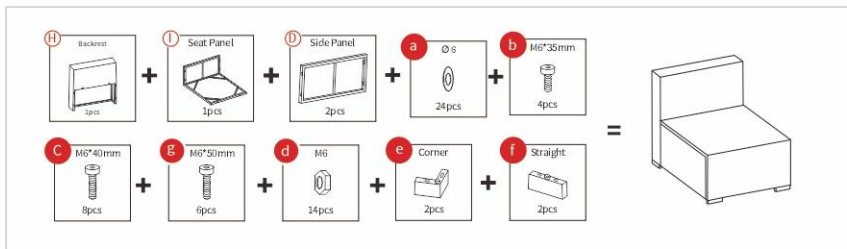

PARTS

| | | | | |
|------------------------------|---------------------------------------|---------------------------------|-------------------------------|--------------------------------------|
| E Armrest 1pcs | I Seat Panel 4pcs | F Backrest 1pcs | B Backrest 1pcs | D Side Panel 10pcs |
| A Armrest 1pcs | C Seat Panel 1pcs | G Seat Panel 1pcs | H Backrest 4pcs | R Pillow 8pcs |
| S Cushion 6pcs | J Side Leg w/ Feet 2pcs | D Side Panel 2pcs | I Glass 1pc | L Coffee Table top 1pc |

Finished drawing

Finished drawing

Coffee Table

Center Seat Sofa X4

1

2

3

4