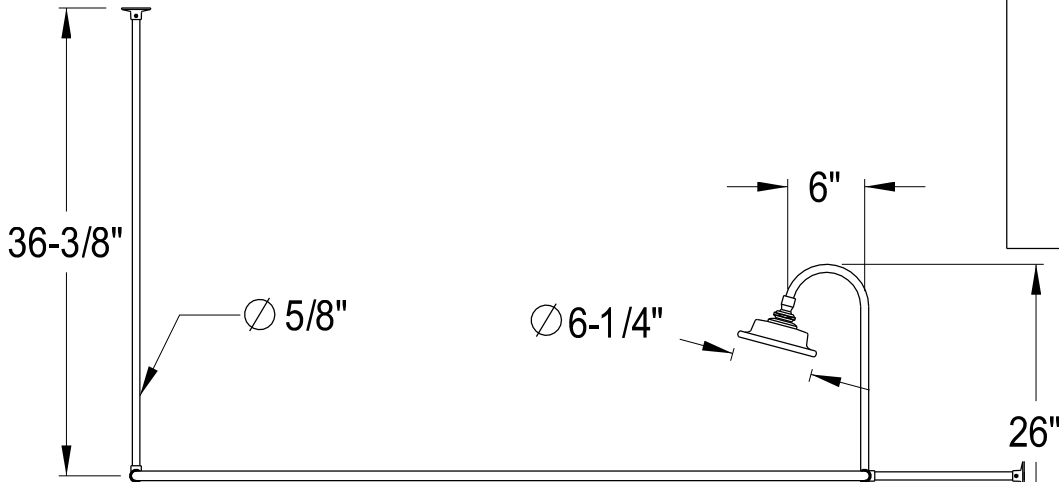

CCK21 45HCPL

Shower Combo

CC2091, 2, 5, 8
Tub Waste & Overflow, 20 Gauge

CC461, 2, 5, 8
Single Offset Bath Supply