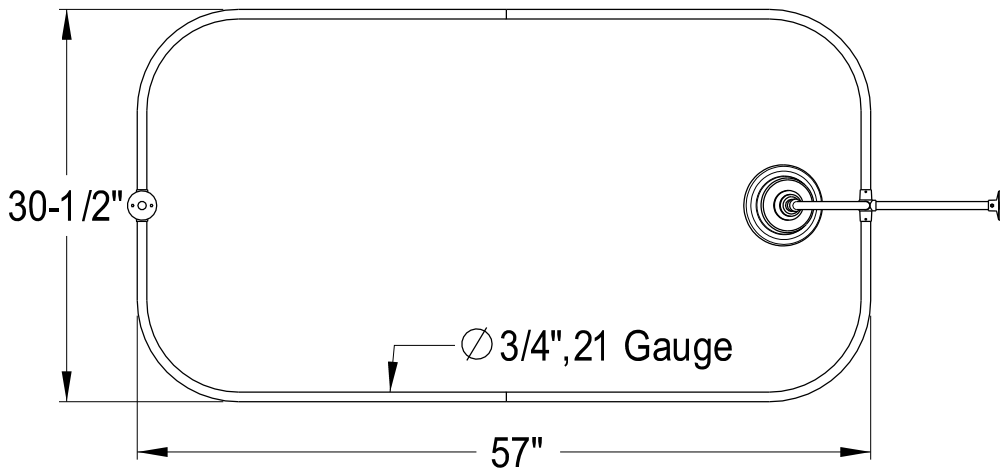

CCK21 45HCPL

Shower Combo

CC2091, 2, 5, 8
Tub Waste & Overflow, 20 Gauge

CC461, 2, 5, 8
Single Offset Bath Supply