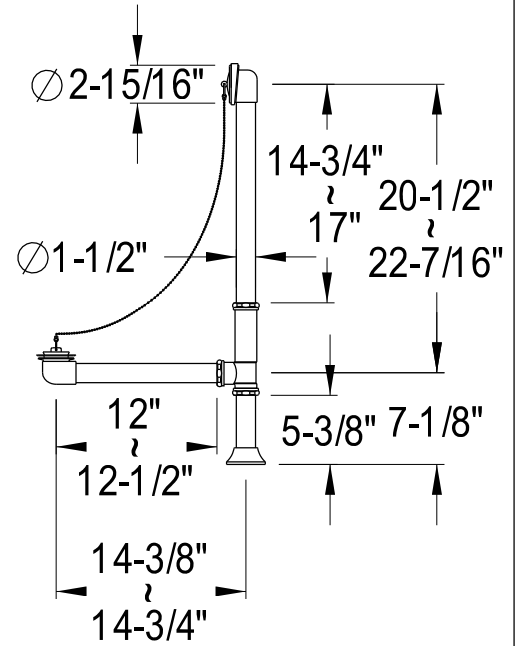

CCK21 45HCPL

Shower Combo

CC2091, 2, 5, 8
Tub Waste & Overflow, 20 Gauge

CC461, 2, 5, 8
Single Offset Bath Supply