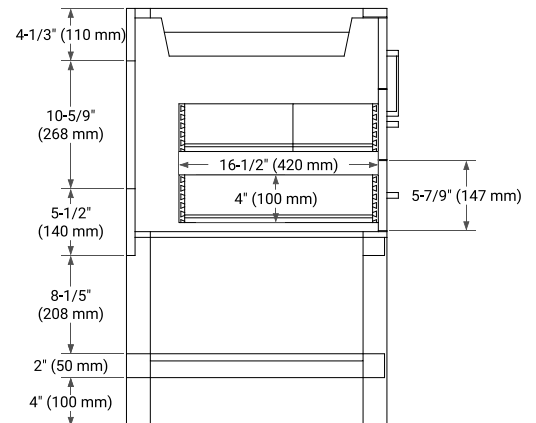

42" SINGLE SINK BASE CABINET

BASE CABINET DIMENSIONS

42" W x 21.5" D x 34.5" H

FEATURES

- Solid wood frame & plywood panels
- Dovetail drawers and joints
- Soft closing doors & drawers

HARDWARE FINISHES*

Brushed Nickel Satin Brass Matte Black Polished Chrome

43" SINGLE OVAL SINK COUNTERTOP WITH 0.75 IN. THICKNESS

OVERALL DIMENSIONS

43" W x 22" D x 0.75" H

COUNTERTOP OPTIONS

Carrara Marble

FEATURES

- Solid countertop with mitered edges & seams
- Undermount white oval sink
- Pre-drilled for 8" widespread faucet

INCLUDED

- Countertop
- Matching Backsplash
- Oval Sink

COUNTERTOP PLAN VIEW

EDGE SIDE VIEW

THREE DIMENSIONAL COUNTERTOP VIEW