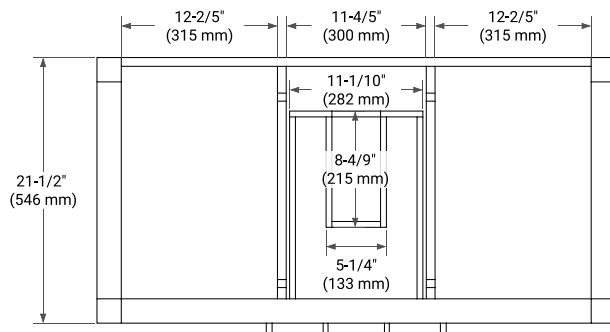

42" SINGLE SINK BASE CABINET

BASE CABINET DIMENSIONS

42" W x 21.5" D x 34.5" H

FEATURES

- Solid wood frame & plywood panels
- Dovetail drawers and joints
- Soft closing doors & drawers

HARDWARE FINISHES*

Brushed Nickel Satin Brass Matte Black Polished Chrome

43" SINGLE OVAL SINK COUNTERTOP WITH 0.75 IN. THICKNESS

OVERALL DIMENSIONS

43" W x 22" D x 0.75" H

COUNTERTOP OPTIONS

Carrara Marble

FEATURES

- Solid countertop with mitered edges & seams
- Undermount white oval sink
- Pre-drilled for 8" widespread faucet

INCLUDED

- Countertop
- Matching Backsplash
- Oval Sink

COUNTERTOP PLAN VIEW

EDGE SIDE VIEW

THREE DIMENSIONAL COUNTERTOP VIEW