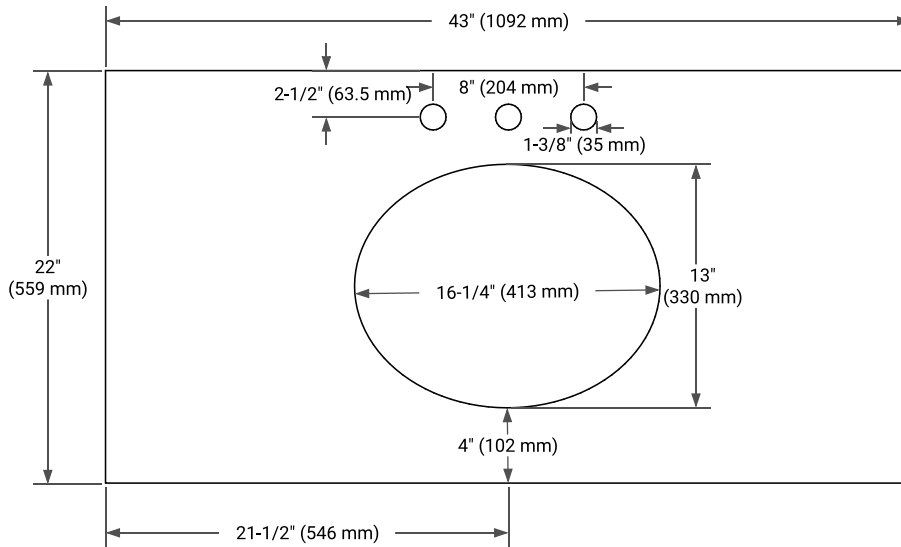

42" SINGLE SINK BASE CABINET

BASE CABINET DIMENSIONS

42" W x 21.5" D x 34.5" H

FEATURES

- Solid wood frame & plywood panels
- Dovetail drawers and joints
- Soft closing doors & drawers

HARDWARE FINISHES*

Brushed Nickel Satin Brass Matte Black Polished Chrome

43" SINGLE OVAL SINK COUNTERTOP WITH 0.75 IN. THICKNESS

OVERALL DIMENSIONS

43" W x 22" D x 0.75" H

COUNTERTOP OPTIONS

Carrara Marble

FEATURES

- Solid countertop with mitered edges & seams
- Undermount white oval sink
- Pre-drilled for 8" widespread faucet

INCLUDED

- Countertop
- Matching Backsplash
- Oval Sink

COUNTERTOP PLAN VIEW

EDGE SIDE VIEW

THREE DIMENSIONAL COUNTERTOP VIEW