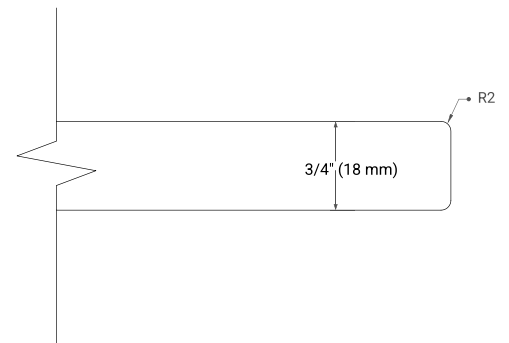

43" SINGLE OVAL SINK COUNTERTOP WITH 0.75 IN. THICKNESS

OVERALL DIMENSIONS

43" W x 22" D x 0.75" H

COUNTERTOP OPTIONS

Carrara Marble

FEATURES

- Solid countertop with mitered edges & seams
- Undermount white oval sink
- Pre-drilled for 8" widespread faucet

INCLUDED

- Countertop
- Matching Backsplash
- Oval Sink

COUNTERTOP PLAN VIEW

EDGE SIDE VIEW

THREE DIMENSIONAL COUNTERTOP VIEW