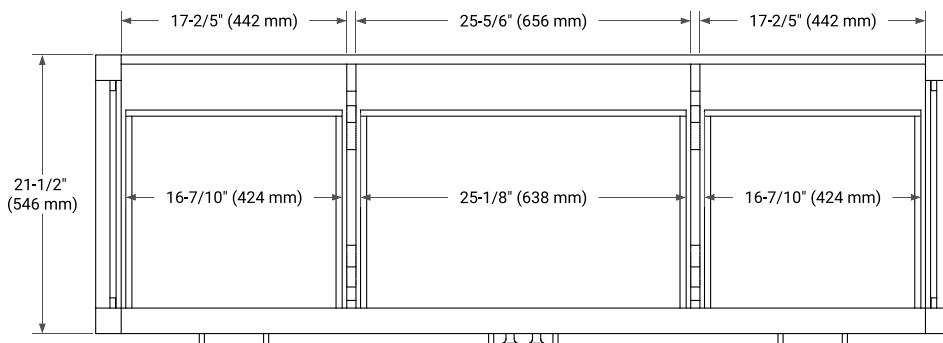

66" SINGLE SINK BASE CABINET

BASE CABINET DIMENSIONS

66" W x 21.5" D x 34.5" H

FEATURES

- Solid wood frame & plywood panels
- Dovetail drawers and joints
- Soft closing doors & drawers

HARDWARE FINISHES*

Brushed Nickel Satin Brass Matte Black Polished Chrome

PLAN VIEW

67" SINGLE OVAL SINK COUNTERTOP WITH 1.5 IN. THICKNESS

OVERALL DIMENSIONS

67" W x 22" D x 1.5" H

COUNTERTOP OPTIONS

Carrara Marble

White Quartz

FEATURES

- Solid countertop with mitered edges & seams
- Undermount white oval sink
- Pre-drilled for 8" widespread faucet

INCLUDED

- Countertop
- Matching Backsplash
- Oval Sink

COUNTERTOP PLAN VIEW

EDGE SIDE VIEW

THREE DIMENSIONAL COUNTERTOP VIEW