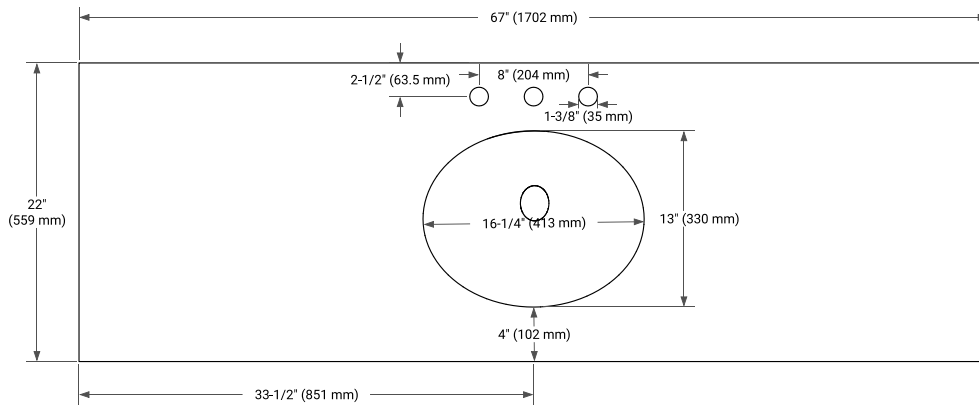

66" SINGLE SINK BASE CABINET

BASE CABINET DIMENSIONS

66" W x 21.5" D x 34.5" H

FEATURES

- Solid wood frame & plywood panels
- Dovetail drawers and joints
- Soft closing doors & drawers

HARDWARE FINISHES*

Brushed Nickel Satin Brass Matte Black Polished Chrome

PLAN VIEW

67" SINGLE OVAL SINK COUNTERTOP WITH 1.5 IN. THICKNESS

OVERALL DIMENSIONS

67" W x 22" D x 1.5" H

COUNTERTOP OPTIONS

Carrara Marble

White Quartz

FEATURES

- Solid countertop with mitered edges & seams
- Undermount white oval sink
- Pre-drilled for 8" widespread faucet

INCLUDED

- Countertop
- Matching Backsplash
- Oval Sink

COUNTERTOP PLAN VIEW

EDGE SIDE VIEW

THREE DIMENSIONAL COUNTERTOP VIEW