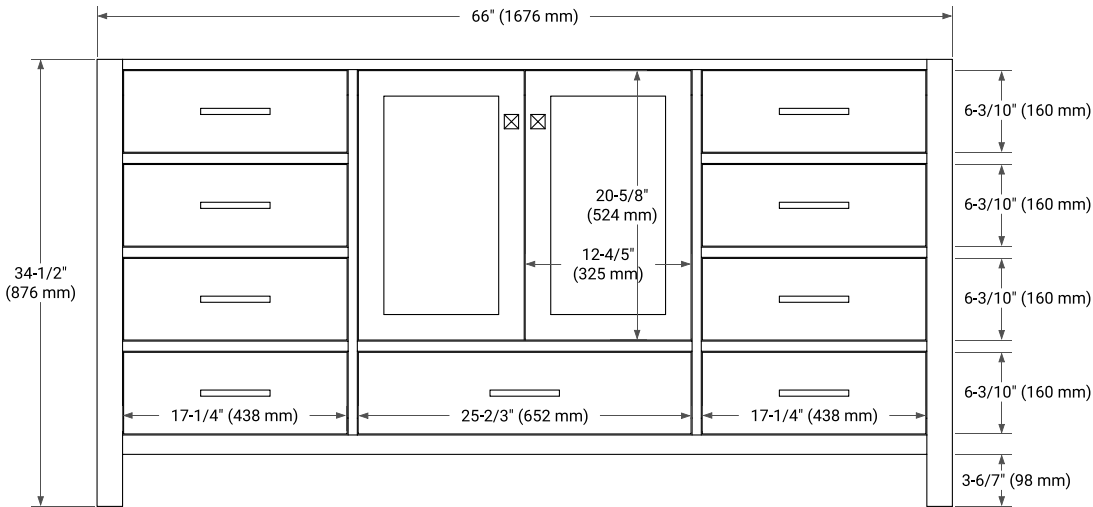

66" SINGLE SINK BASE CABINET

BASE CABINET DIMENSIONS

66" W x 21.5" D x 34.5" H

FEATURES

- Solid wood frame & plywood panels
- Dovetail drawers and joints
- Soft closing doors & drawers

HARDWARE FINISHES*

Brushed Nickel   Satin Brass   Matte Black   Polished Chrome

Hardware comes preinstalled with the illustrated option. Other finishes are available on our online store if you prefer a different one.

AVAILABLE COLORS

White   Grey   Midnight Blue   Espresso   Oak

FRONT VIEW

SIDE VIEW

PLAN VIEW