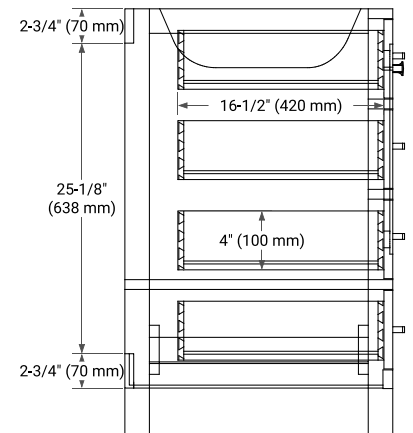

66" SINGLE SINK BASE CABINET

BASE CABINET DIMENSIONS

66" W x 21.5" D x 34.5" H

FEATURES

- Solid wood frame & plywood panels
- Dovetail drawers and joints
- Soft closing doors & drawers

HARDWARE FINISHES*

Brushed Nickel Satin Brass Matte Black Polished Chrome

PLAN VIEW

67" SINGLE OVAL SINK COUNTERTOP WITH 1.5 IN. THICKNESS

OVERALL DIMENSIONS

67" W x 22" D x 1.5" H

COUNTERTOP OPTIONS

Carrara Marble

White Quartz

FEATURES

- Solid countertop with mitered edges & seams
- Undermount white oval sink
- Pre-drilled for 8" widespread faucet

INCLUDED

- Countertop
- Matching Backsplash
- Oval Sink

COUNTERTOP PLAN VIEW

EDGE SIDE VIEW

THREE DIMENSIONAL COUNTERTOP VIEW