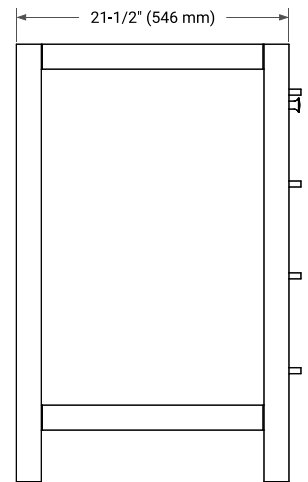

66" SINGLE SINK BASE CABINET

BASE CABINET DIMENSIONS

66" W x 21.5" D x 34.5" H

FEATURES

- Solid wood frame & plywood panels
- Dovetail drawers and joints
- Soft closing doors & drawers

HARDWARE FINISHES*

Brushed Nickel Satin Brass Matte Black Polished Chrome

PLAN VIEW

67" SINGLE OVAL SINK COUNTERTOP WITH 1.5 IN. THICKNESS

OVERALL DIMENSIONS

67" W x 22" D x 1.5" H

COUNTERTOP OPTIONS

Carrara Marble

White Quartz

FEATURES

- Solid countertop with mitered edges & seams
- Undermount white oval sink
- Pre-drilled for 8" widespread faucet

INCLUDED

- Countertop
- Matching Backsplash
- Oval Sink

COUNTERTOP PLAN VIEW

EDGE SIDE VIEW

THREE DIMENSIONAL COUNTERTOP VIEW