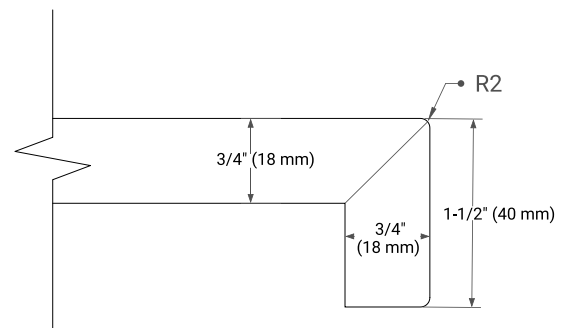

PLAN VIEW

67" SINGLE OVAL SINK COUNTERTOP WITH 1.5 IN. THICKNESS

OVERALL DIMENSIONS

67" W x 22" D x 1.5" H

COUNTERTOP OPTIONS

Carrara Marble

White Quartz

FEATURES

- Solid countertop with mitered edges & seams
- Undermount white oval sink
- Pre-drilled for 8" widespread faucet

INCLUDED

- Countertop
- Matching Backsplash
- Oval Sink

COUNTERTOP PLAN VIEW

EDGE SIDE VIEW

THREE DIMENSIONAL COUNTERTOP VIEW