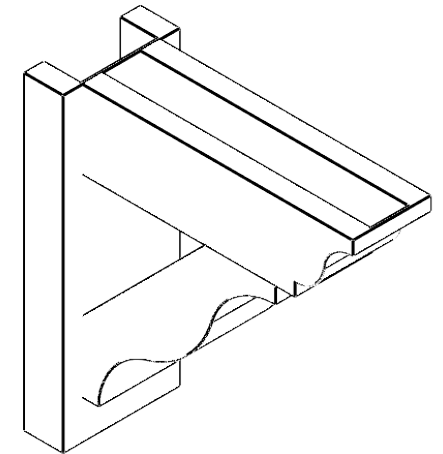

ITEM NUMBER: OUTUROC040X060X16000X16000X040X020X040FST04RCPR

4"W TOP X 6"W BACK X 16"D X 16"H X 4"T TOP X 2"T BACK TIMBERTHANE ROUGH CEDAR FUNSTON FAUX WOOD OPEN OUTLOOKER, TRADITIONAL TOP AND BLOCK BACK, 4"W CLOSED BRACE, PRIMED TAN

SIDE PROFILE

FRONT PROFILE

ISOMETRIC

GENERATED DATE : 07/06/2023

EKENA MILLWORK
2300 WEST MAIN ST.
CLARKSVILLE, TX 75426
TOLL FREE: 866-607-0453
WWW.EKENAMILLWORK.COM

NOTES

1. INSTALLATION TO BE COMPLETED IN ACCORDANCE WITH MANUFACTURER'S SPECIFICATIONS.
2. DRAWING MAY NOT BE TO SCALE
3. THIS DRAWING IS INTENDED FOR DESIGN AND PLANNING PURPOSES ONLY.
4. ALL INFORMATION CONTAINED HEREIN WAS CURRENT AT THE TIME OF DEVELOPMENT BUT MUST BE REVIEWED AND APPROVED BY THE PRODUCT MANUFACTURER TO BE CONSIDERED ACCURATE.
5. TIMBERTHANE ARCHITECTURAL PRODUCTS ARE MADE FROM HIGH DENSITY URETHANE AND COME FACTORY PRIMED