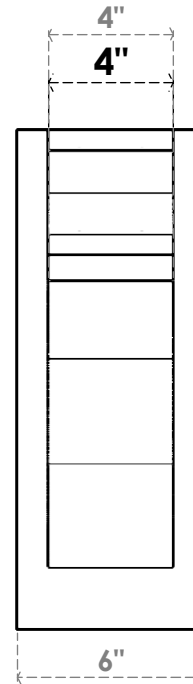

ITEM NUMBER: OUTUROC040X060X16000X16000X040X020X040FST04RCPR

4"W TOP X 6"W BACK X 16"D X 16"H X 4"T TOP X 2"T BACK TIMBERTHANE ROUGH CEDAR FUNSTON FAUX WOOD OPEN OUTLOOKER, TRADITIONAL TOP AND BLOCK BACK, 4"W CLOSED BRACE, PRIMED TAN

SIDE PROFILE

FRONT PROFILE

ISOMETRIC

GENERATED DATE : 07/06/2023

EKENA MILLWORK
2300 WEST MAIN ST.
CLARKSVILLE, TX 75426
TOLL FREE: 866-607-0453
WWW.EKENAMILLWORK.COM

NOTES

1. INSTALLATION TO BE COMPLETED IN ACCORDANCE WITH MANUFACTURER'S SPECIFICATIONS.
2. DRAWING MAY NOT BE TO SCALE
3. THIS DRAWING IS INTENDED FOR DESIGN AND PLANNING PURPOSES ONLY.
4. ALL INFORMATION CONTAINED HEREIN WAS CURRENT AT THE TIME OF DEVELOPMENT BUT MUST BE REVIEWED AND APPROVED BY THE PRODUCT MANUFACTURER TO BE CONSIDERED ACCURATE.
5. TIMBERTHANE ARCHITECTURAL PRODUCTS ARE MADE FROM HIGH DENSITY URETHANE AND COME FACTORY PRIMED