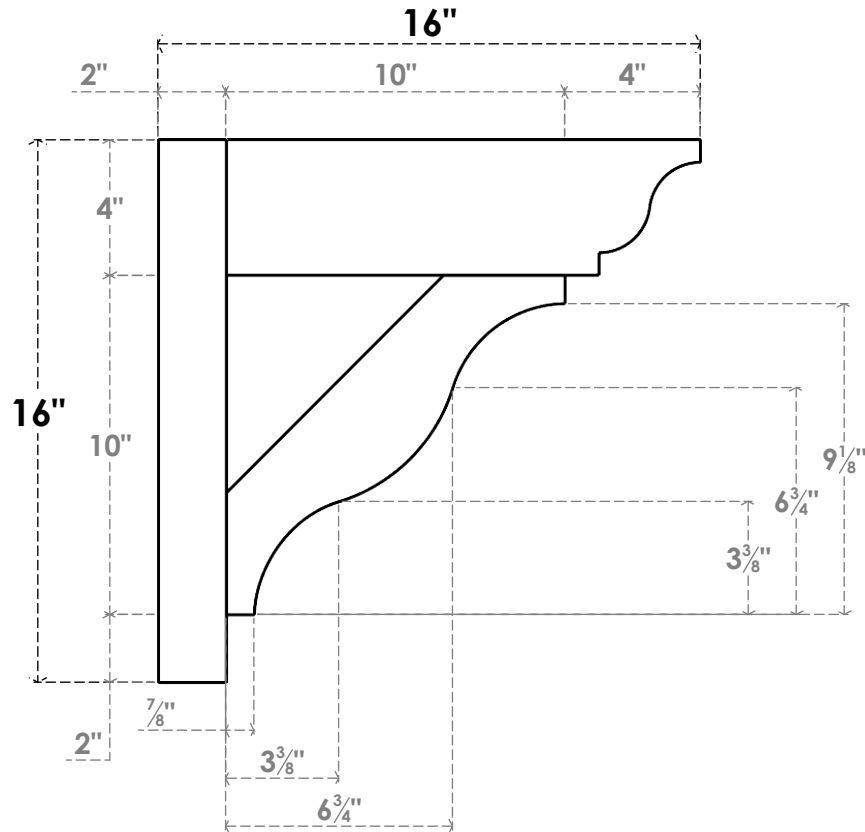

ITEM NUMBER: OUTUROC040X060X16000X16000X040X020X040FST04RCPR

4"W TOP X 6"W BACK X 16"D X 16"H X 4"T TOP X 2"T BACK TIMBERTHANE ROUGH CEDAR FUNSTON FAUX WOOD OPEN OUTLOOKER, TRADITIONAL TOP AND BLOCK BACK, 4"W CLOSED BRACE, PRIMED TAN

SIDE PROFILE

FRONT PROFILE

ISOMETRIC

GENERATED DATE : 07/06/2023

EKENA MILLWORK
2300 WEST MAIN ST.
CLARKSVILLE, TX 75426
TOLL FREE: 866-607-0453
WWW.EKENAMILLWORK.COM

NOTES

1. INSTALLATION TO BE COMPLETED IN ACCORDANCE WITH MANUFACTURER'S SPECIFICATIONS.
2. DRAWING MAY NOT BE TO SCALE
3. THIS DRAWING IS INTENDED FOR DESIGN AND PLANNING PURPOSES ONLY.
4. ALL INFORMATION CONTAINED HEREIN WAS CURRENT AT THE TIME OF DEVELOPMENT BUT MUST BE REVIEWED AND APPROVED BY THE PRODUCT MANUFACTURER TO BE CONSIDERED ACCURATE.
5. TIMBERTHANE ARCHITECTURAL PRODUCTS ARE MADE FROM HIGH DENSITY URETHANE AND COME FACTORY PRIMED