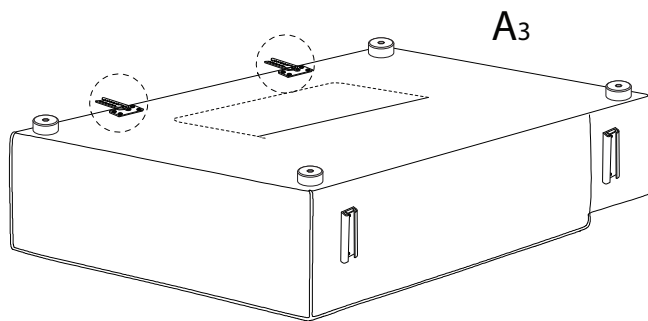

A collection of icons for safety and assembly instructions. On the left, there are two rounded rectangular boxes. The top box contains a circular icon of a screwdriver and a power drill with a diagonal line through it, indicating that a power drill should not be used. The bottom box contains a circular icon of a rectangular block being placed on a surface and another icon of a block with a diagonal line through it, indicating that the block should not be placed on a soft surface. To the right of these boxes are two warning triangles (exclamation marks in triangles). Further right is a clock icon with the text '45'' below it, indicating an estimated assembly time. Below the clock is a person icon with the number '2' below it, indicating that two people are required for assembly.

2

3

G₂

x 2

H

x 8

4

C