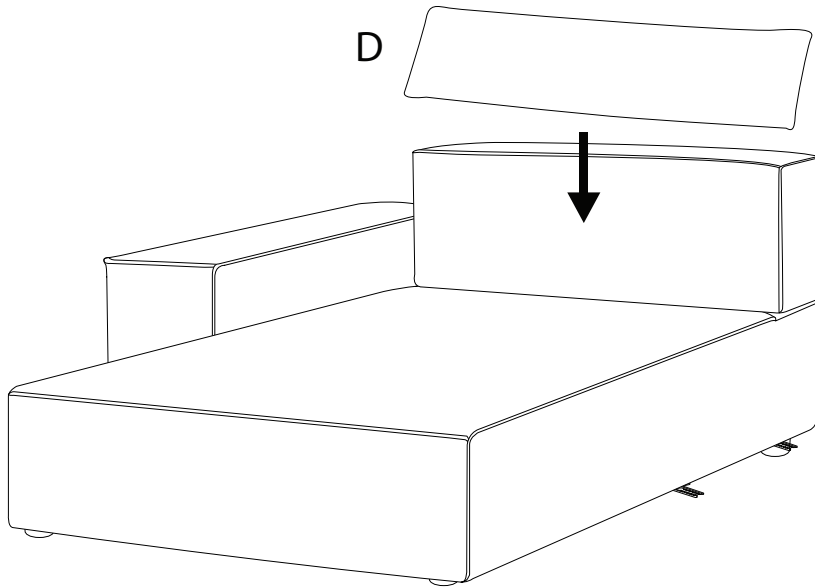

A collection of icons for safety and assembly instructions. On the left, there are two rounded rectangular boxes. The top box contains a circular icon of a screwdriver and a power drill with a diagonal line through it, indicating that a power drill should not be used. The bottom box contains a circular icon of a rectangular block being placed on a surface and another icon of a block with a diagonal line through it, indicating that the block should not be placed on a soft surface. To the right of these boxes are two warning triangles (exclamation marks in triangles). Further right is a clock icon with the text '45'' below it, indicating an estimated assembly time. Below the clock is a person icon with the number '2' below it, indicating that two people are required for assembly.

x 1

I

x 2

5

6

7

B

<p>A₂</p>  <p>x 1</p>	<p>C</p>  <p>x 1</p>	<p>D</p>  <p>x 1</p>	<p>E</p>  <p>x 4</p>
---	---	--	---