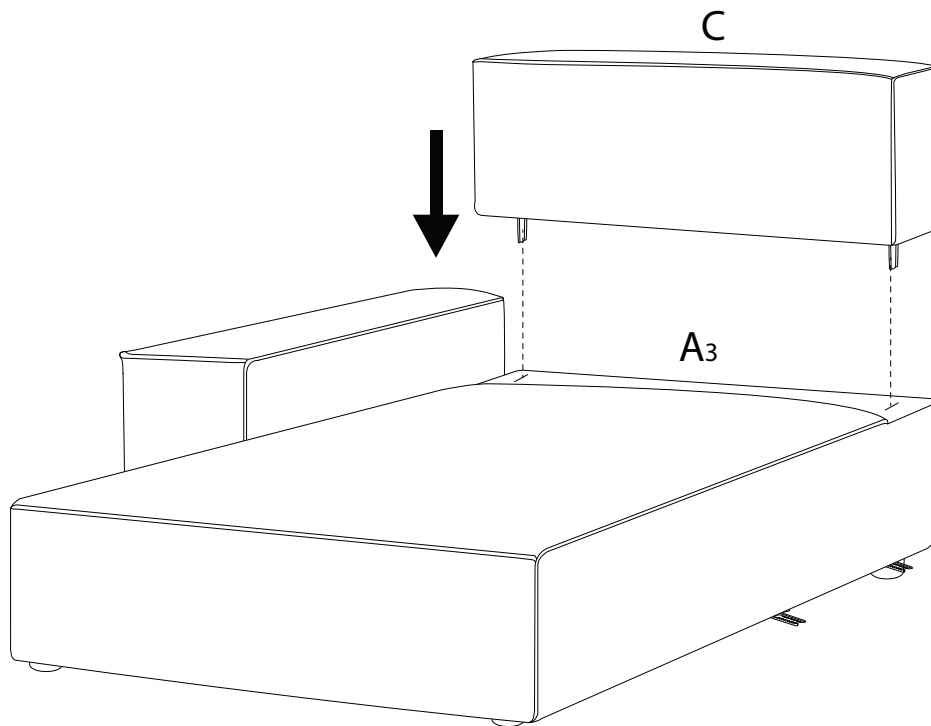

A collection of icons for safety and assembly instructions. On the left, there are two rounded rectangular boxes. The top box contains a circular icon of a screwdriver and a power drill with a diagonal line through it, indicating that a power drill should not be used. The bottom box contains a circular icon of a rectangular block being placed on a surface and another icon of a block with a diagonal line through it, indicating that the block should not be placed on a soft surface. To the right of these boxes are two warning triangles (exclamation marks in triangles). Further right is a clock icon with the text '45'' below it, indicating an estimated assembly time. Below the clock is a person icon with the number '2' below it, indicating that two people are required for assembly.

x 1

I

x 2

5

6

7

B

<p>A₂</p>  <p>x 1</p>	<p>C</p>  <p>x 1</p>	<p>D</p>  <p>x 1</p>	<p>E</p>  <p>x 4</p>
---	---	--	---