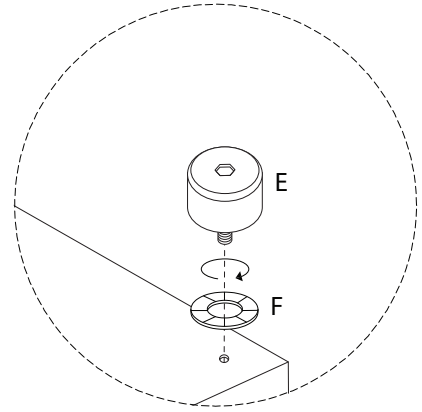

A collection of icons for safety and assembly instructions. On the left, there are two rounded rectangular boxes. The top box contains a circular icon of a screwdriver and a power drill with a diagonal line through it, indicating that a power drill should not be used. The bottom box contains a circular icon of a rectangular block being placed on a surface and another icon of a block with a diagonal line through it, indicating that the block should not be placed on a soft surface. To the right of these boxes are two warning triangles (exclamation marks in triangles). Further right is a clock icon with the text '45'' below it, indicating an estimated assembly time. Below the clock is a person icon with the number '2' below it, indicating that two people are required for assembly.

A

A₃  x 1	B  x 1	C  x 1	D  x 1	E  x 6
---	---	---	--	---

F  x 6	G₂  x 2	H  x 8	I  x 2
---	---	--	---

!

A₃

!

B

1

2

3

G₂

x 2

H

x 8

4

C