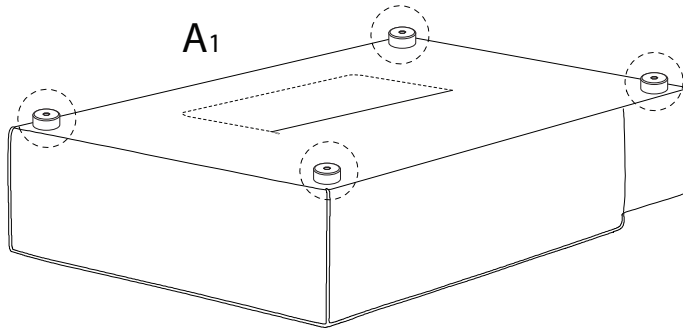

A collection of icons for safety and assembly instructions. On the left, there are two rounded rectangular boxes. The top box contains a circular icon of a screwdriver and a power drill with a diagonal line through it, indicating that a power drill should not be used. The bottom box contains a circular icon of a rectangular block being placed on a surface and another icon of a block with a diagonal line through it, indicating that the block should not be placed on a soft surface. To the right of these boxes are two warning triangles (exclamation marks in triangles). Further right is a clock icon with the text '45'' below it, indicating an estimated assembly time. Below the clock is a person icon with the number '2' below it, indicating that two people are required for assembly.

!

A₁

!

B

1

2

3

G₁