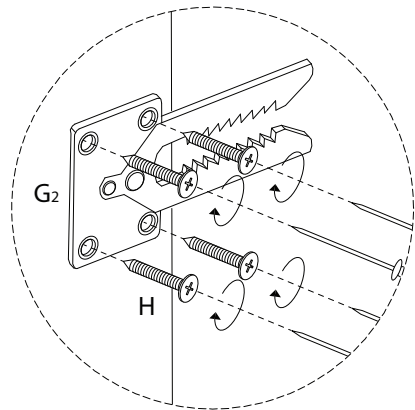

A collection of icons for safety and assembly instructions. On the left, there are two rounded rectangular boxes. The top box contains a circular icon of a screwdriver and a power drill with a diagonal line through it, indicating that a power drill should not be used. The bottom box contains a circular icon of a rectangular block being placed on a surface and another icon of a block with a diagonal line through it, indicating that the block should not be placed on a soft surface. To the right of these boxes are two warning triangles (exclamation marks in triangles). Further right is a clock icon with the text '45'' below it, indicating an estimated assembly time. Below the clock is a person icon with the number '2' below it, indicating that two people are required for assembly.

2

3

G₂

x 2

H

x 8

4

C