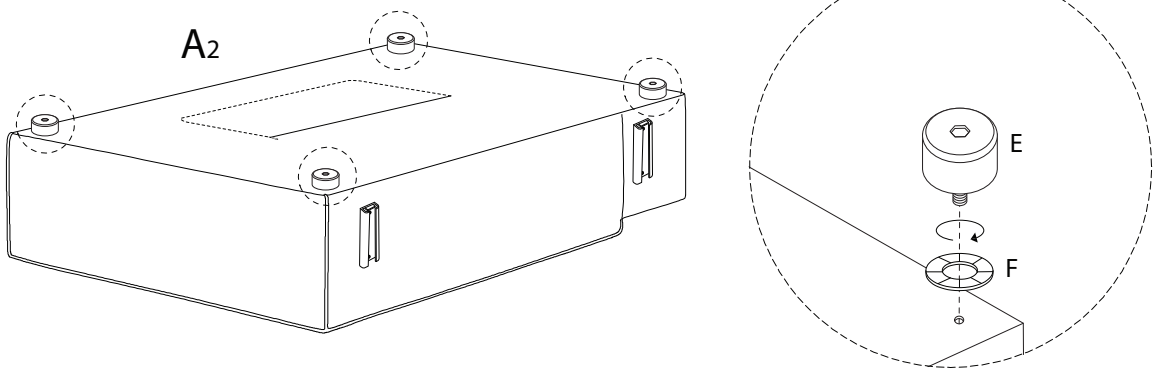

1

A₂

x 1

E

x 4

F

x 4