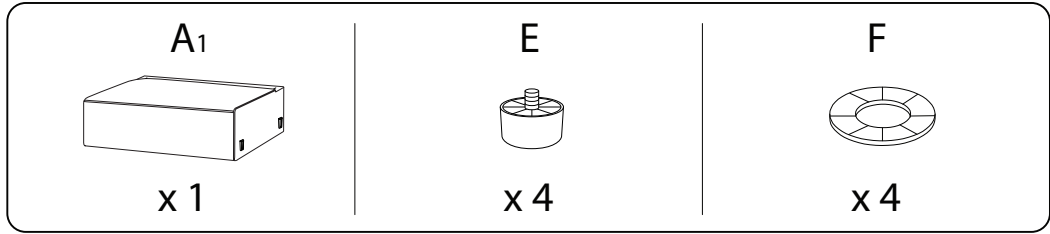

A collection of icons for safety and assembly instructions. On the left, there are two rounded rectangular boxes. The top box contains a circular icon of a screwdriver and a power drill with a diagonal line through it, indicating that a power drill should not be used. The bottom box contains a circular icon of a rectangular block being placed on a surface and another icon of a block with a diagonal line through it, indicating that the block should not be placed on a soft surface. To the right of these boxes are two warning triangles (exclamation marks in triangles). Further right is a clock icon with the text '45'' below it, indicating an estimated assembly time. Below the clock is a person icon with the number '2' below it, indicating that two people are required for assembly.

<p>A₁</p>  <p>x 1</p>	<p>B</p>  <p>x 1</p>	<p>C</p>  <p>x 1</p>	<p>D</p>  <p>x 1</p>	<p>E</p>  <p>x 6</p>
---	---	---	--	---

<p>F</p>  <p>x 6</p>	<p>G₁</p>  <p>x 2</p>	<p>H</p>  <p>M5 x 30</p> <p>x 10</p>	<p>I</p>  <p>x 2</p>
---	---	---	---

!

A₁

!

B

1

2

3

G₁