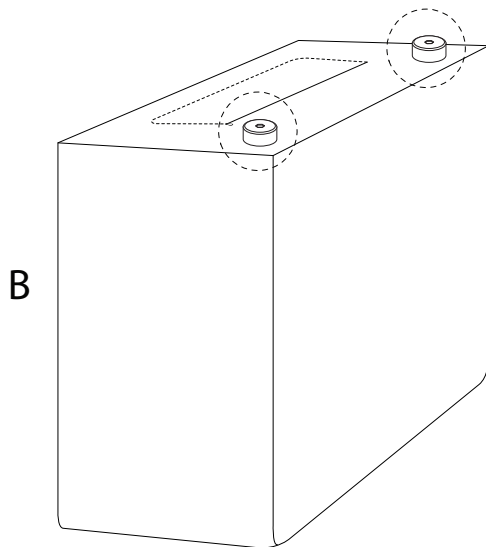

A collection of icons for safety and assembly instructions. On the left, there are two rounded rectangular boxes. The top box contains a circular icon of a screwdriver and a power drill with a diagonal line through it, indicating that a power drill should not be used. The bottom box contains a circular icon of a rectangular block being placed on a surface and another icon of a block with a diagonal line through it, indicating that the block should not be placed on a soft surface. To the right of these boxes are two warning triangles (exclamation marks in triangles). Further right is a clock icon with the text '45'' below it, indicating an estimated assembly time. Below the clock is a person icon with the number '2' below it, indicating that two people are required for assembly.

A

A₃  x 1	B  x 1	C  x 1	D  x 1	E  x 6
---	---	---	--	---

F  x 6	G₂  x 2	H  x 8	I  x 2
---	---	--	---

!

A₃

!

B

1

2

3

G₂

x 2

H

x 8

4

C