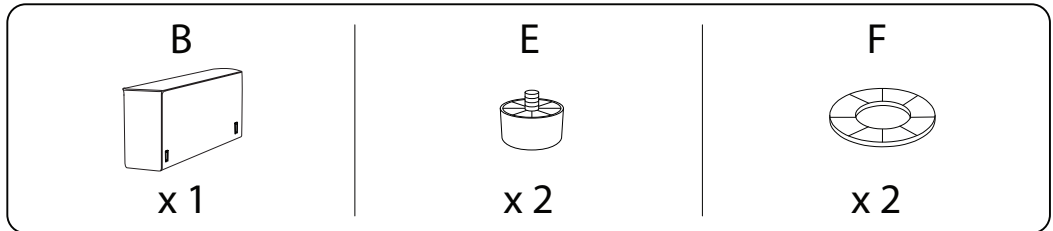

A collection of icons for safety and assembly instructions. On the left, there are two rounded rectangular boxes. The top box contains a circular icon of a screwdriver and a power drill with a diagonal line through it, indicating that a power drill should not be used. The bottom box contains a circular icon of a rectangular block being placed on a surface and another icon of a block with a diagonal line through it, indicating that the block should not be placed on a soft surface. To the right of these boxes are two warning triangles (exclamation marks in triangles). Further right is a clock icon with the text '45'' below it, indicating an estimated assembly time. Below the clock is a person icon with the number '2' below it, indicating that two people are required for assembly.

A

A₃  x 1	B  x 1	C  x 1	D  x 1	E  x 6
---	---	---	--	---

F  x 6	G₂  x 2	H  x 8	I  x 2
---	---	--	---

!

A₃

!

B

1

2

3

G₂

x 2

H

x 8

4

C