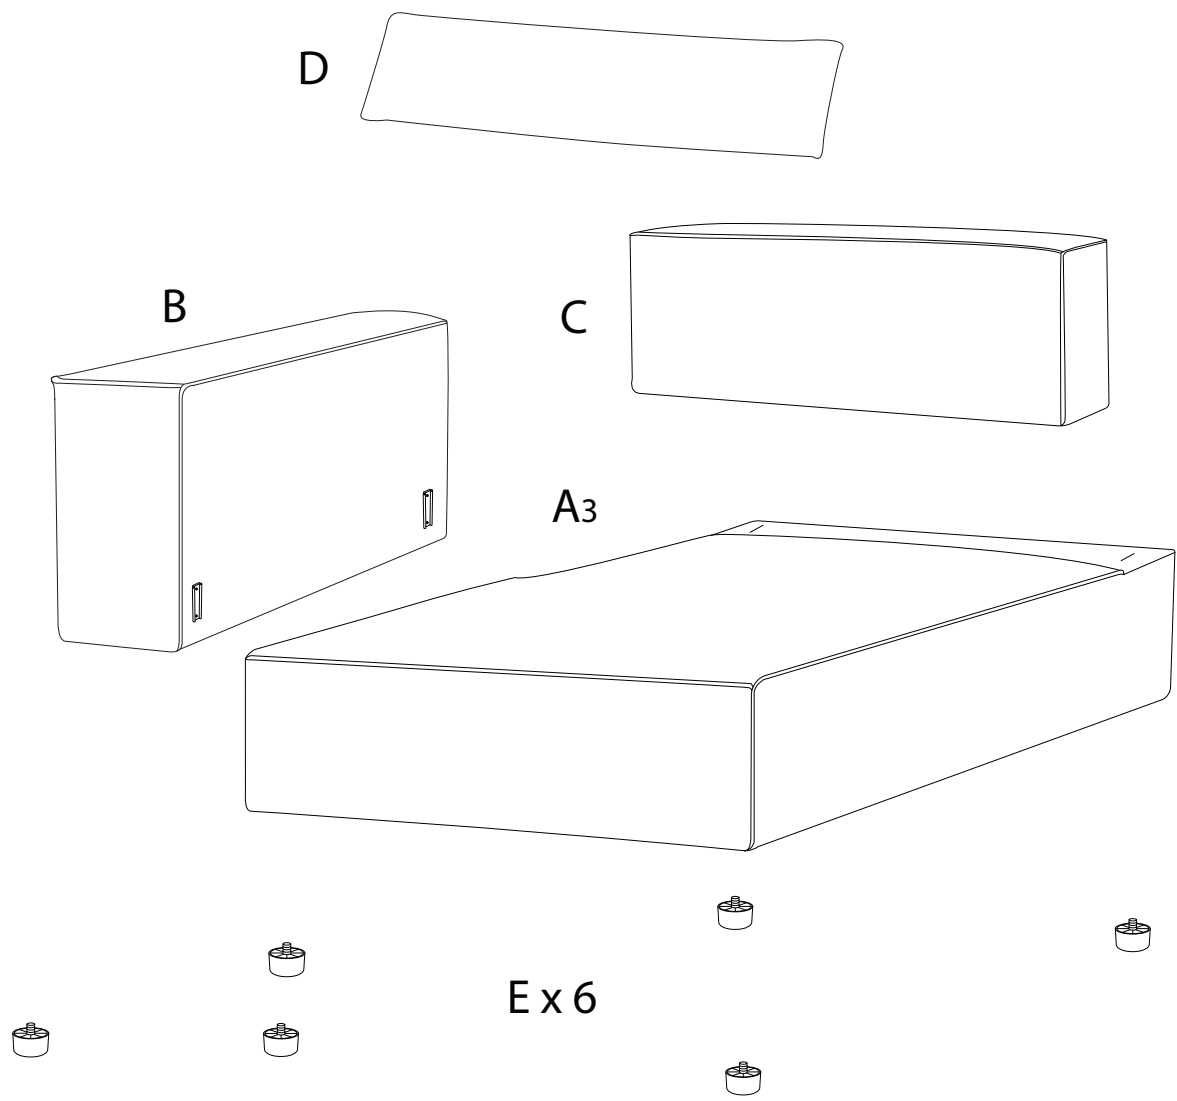

A collection of icons for safety and assembly instructions. On the left, there are two rounded rectangular boxes. The top box contains a circular icon of a screwdriver and a power drill with a diagonal line through it, indicating that a power drill should not be used. The bottom box contains a circular icon of a rectangular block being placed on a surface and another icon of a block with a diagonal line through it, indicating that the block should not be placed on a soft surface. To the right of these boxes are two warning triangles (exclamation marks in triangles). Further right is a clock icon with the text '45'' below it, indicating an estimated assembly time. Below the clock is a person icon with the number '2' below it, indicating that two people are required for assembly.

A

A₃  x 1	B  x 1	C  x 1	D  x 1	E  x 6
---	---	---	--	---

F  x 6	G₂  x 2	H  x 8	I  x 2
---	---	--	---

!

A₃

!

B

1

2

3

G₂

x 2

H

x 8

4

C