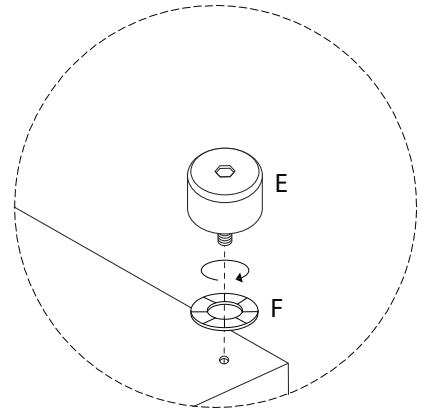

A collection of icons for safety and assembly instructions. On the left, there are two rounded rectangular boxes. The top box contains a circular icon of a screwdriver and a power drill with a diagonal line through it, indicating that a power drill should not be used. The bottom box contains a circular icon of a rectangular block being placed on a surface and another icon of a block with a diagonal line through it, indicating that the block should not be placed on a soft surface. To the right of these boxes are two warning triangles (exclamation marks in triangles). Further right is a clock icon with the text '45'' below it, indicating an estimated assembly time. Below the clock is a person icon with the number '2' below it, indicating that two people are required for assembly.

A

A₃  x 1	B  x 1	C  x 1	D  x 1	E  x 6
---	---	---	--	---

F  x 6	G₂  x 2	H  x 8	I  x 2
---	---	--	---

!

A₃

!

B

1

2

3

G₂

x 2

H

x 8

4

C