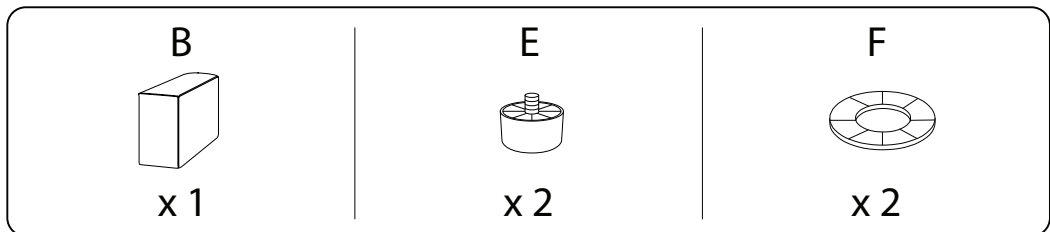

A collection of icons for safety and assembly instructions. On the left, there are two rounded rectangular boxes. The top box contains a circular icon of a screwdriver and a power drill with a diagonal line through it, indicating that a power drill should not be used. The bottom box contains a circular icon of a rectangular block being placed on a surface and another icon of a block with a diagonal line through it, indicating that the block should not be placed on a soft surface. To the right of these boxes are two warning triangles (exclamation marks in triangles). Further right is a clock icon with the text '45'' below it, indicating an estimated assembly time. Below the clock is a person icon with the number '2' below it, indicating that two people are required for assembly.

<p>A₁</p>  <p>x 1</p>	<p>B</p>  <p>x 1</p>	<p>C</p>  <p>x 1</p>	<p>D</p>  <p>x 1</p>	<p>E</p>  <p>x 6</p>
---	---	---	--	---

<p>F</p>  <p>x 6</p>	<p>G₁</p>  <p>x 2</p>	<p>H</p>  <p>M5 x 30</p> <p>x 10</p>	<p>I</p>  <p>x 2</p>
---	---	---	---

!

A₁

!

B

1

2

3

G₁