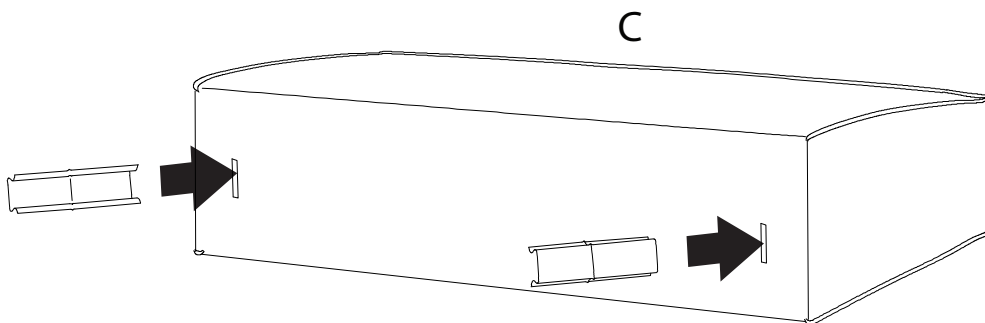

A collection of icons for safety and assembly instructions. On the left, there are two rounded rectangular boxes. The top box contains a circular icon of a screwdriver and a power drill with a diagonal line through it, indicating that a power drill should not be used. The bottom box contains a circular icon of a rectangular block being placed on a surface and another icon of a block with a diagonal line through it, indicating that the block should not be placed on a soft surface. To the right of these boxes are two warning triangles (exclamation marks in triangles). Further right is a clock icon with the text '45'' below it, indicating an estimated assembly time. Below the clock is a person icon with the number '2' below it, indicating that two people are required for assembly.

x 2

H

x 10

4

C

x 1

I

x 2