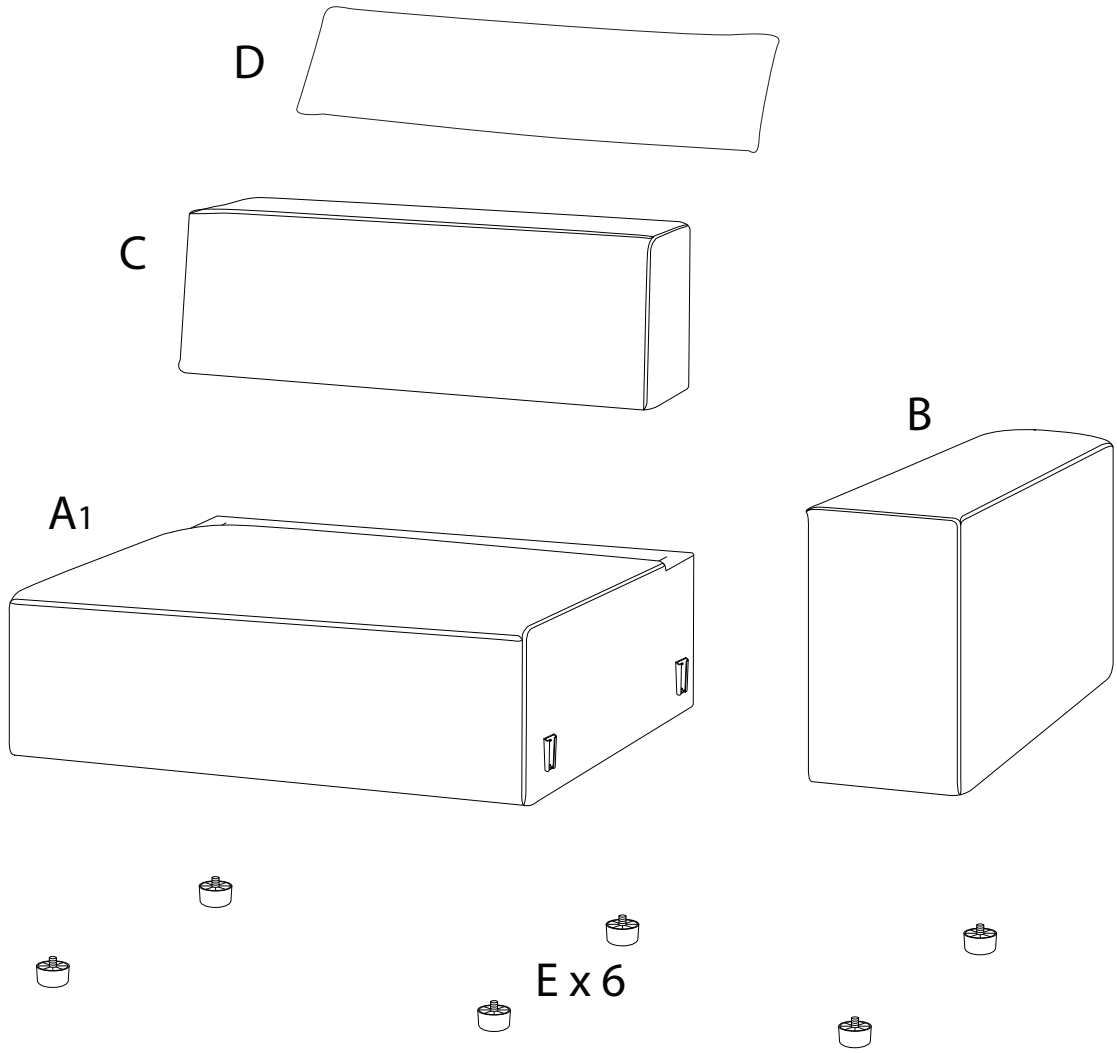

C

A₁ x 1	B x 1	C x 1	D x 1	E x 6

F x 6	G₁ x 2	H M5 x 30 x 10	I x 2