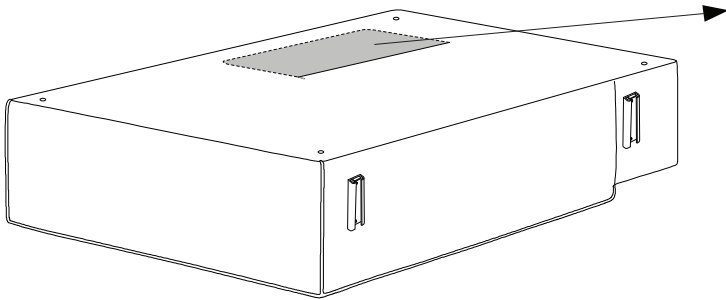

A collection of icons for safety and assembly instructions. On the left, there are two rounded rectangular boxes. The top box contains a circular icon of a screwdriver and a power drill with a diagonal line through it, indicating that a power drill should not be used. The bottom box contains a circular icon of a rectangular block being placed on a surface and another icon of a block with a diagonal line through it, indicating that the block should not be placed on a soft surface. To the right of these boxes are two warning triangles (exclamation marks in triangles). Further right is a clock icon with the text '45'' below it, indicating an estimated assembly time. Below the clock is a person icon with the number '2' below it, indicating that two people are required for assembly.

A

A₃  x 1	B  x 1	C  x 1	D  x 1	E  x 6
---	---	---	--	---

F  x 6	G₂  x 2	H  x 8	I  x 2
---	---	--	---

!

A₃

!

B

1

2

3

G₂

x 2

H

x 8

4

C