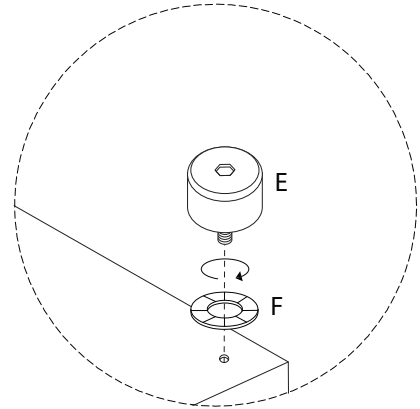

A collection of icons for safety and assembly instructions. On the left, there are two rounded rectangular boxes. The top box contains a circular icon of a screwdriver and a power drill with a diagonal line through it, indicating that a power drill should not be used. The bottom box contains a circular icon of a rectangular block being placed on a surface and another icon of a block with a diagonal line through it, indicating that the block should not be placed on a soft surface. To the right of these boxes are two warning triangles (exclamation marks in triangles). Further right is a clock icon with the text '45'' below it, indicating an estimated assembly time. Below the clock is a person icon with the number '2' below it, indicating that two people are required for assembly.

!

A₁

!

B

1

2

3

G₁