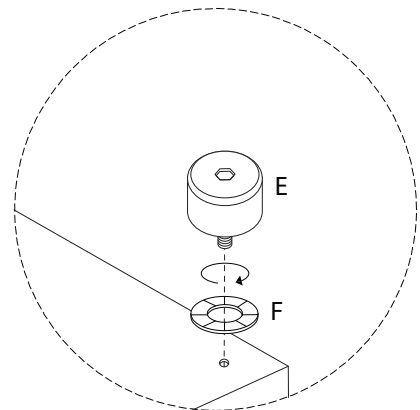

A collection of icons for safety and assembly instructions. On the left, there are two rounded rectangular boxes. The top box contains a circular icon of a screwdriver and a power drill with a diagonal line through it, indicating that a power drill should not be used. The bottom box contains a circular icon of a rectangular block being placed on a surface and another icon of a block with a diagonal line through it, indicating that the block should not be placed on a soft surface. To the right of these boxes are two warning triangles (exclamation marks in triangles). Further right is a clock icon with the text '45'' below it, indicating an estimated assembly time. Below the clock is a person icon with the number '2' below it, indicating that two people are required for assembly.

!

A₁

!

B

1

2

3

G₁