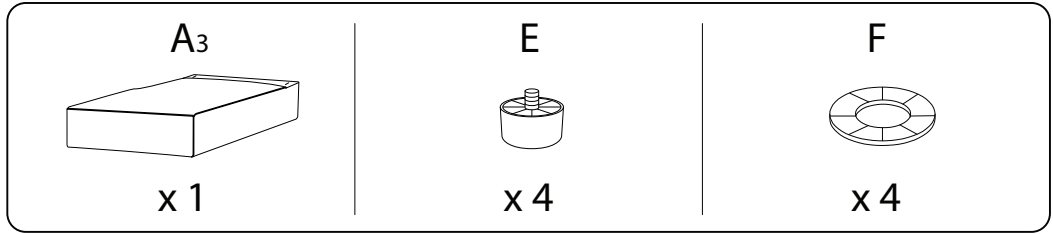

A collection of icons for safety and assembly instructions. On the left, there are two rounded rectangular boxes. The top box contains a circular icon of a screwdriver and a power drill with a diagonal line through it, indicating that a power drill should not be used. The bottom box contains a circular icon of a rectangular block being placed on a surface and another icon of a block with a diagonal line through it, indicating that the block should not be placed on a soft surface. To the right of these boxes are two warning triangles (exclamation marks in triangles). Further right is a clock icon with the text '45'' below it, indicating an estimated assembly time. Below the clock is a person icon with the number '2' below it, indicating that two people are required for assembly.

A

A₃  x 1	B  x 1	C  x 1	D  x 1	E  x 6
---	---	---	--	---

F  x 6	G₂  x 2	H  x 8	I  x 2
---	---	--	---

!

A₃

!

B

1

2

3

G₂

x 2

H

x 8

4

C