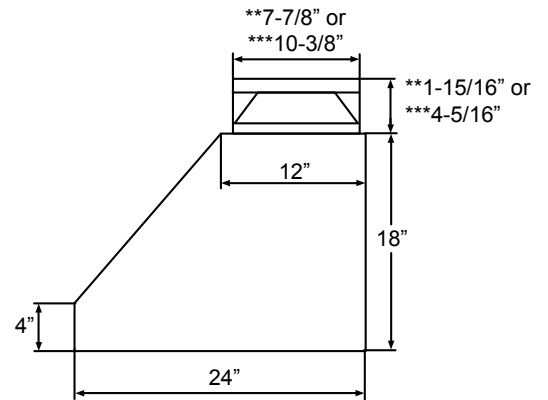

Optional Wireless Remote Control

TOP

SIDE

BACK

* Single Blower Rect. Ducting Dimension
** Single Blower Round Ducting Dimension
*** Dual Blower Dimension

MODEL	AK7500CS	AK7536CS/AK7542CS	AK7548CS/AK7554CS
Stainless Steel Size	30"	36"/42"	48"/54"
BLOWER PERFORMANCE			
Included Single Blower	200-650 CFM	200-650 CFM	200-650 CFM
ACT 390	200-390 CFM	200-390 CFM	200-390 CFM
ACT 290	200-290 CFM	200-290 CFM	200-290 CFM
Optional Dual Blower	400-1,200 CFM	400-1,200 CFM	400-1,200 CFM
FEATURES			
ACT™ Technology	390, 290, Single Blower Only	390, 290, Single Blower Only	390, 290, Single Blower Only
Controls	Electronic Touch	Electronic Touch	Electronic Touch
Speed Levels	6*	6*	6*
Auto Delay-Off	Yes	Yes	Yes
CleanAir Function	Yes	Yes	Yes
Lighting	LumiLight LED, 6W x2	LumiLight LED, 6W x2	LumiLight LED, 6W x4
Dual-Level Lighting	Yes	Yes	Yes
Filters	Pro Baffle x2	Pro Baffle x2	Pro Baffle x3
Wireless Remote Control Option	Yes, RF	Yes, RF	Yes, RF
Dual Internal Blower Option	Yes	Yes	Yes
Recirculating Option**	Yes, Single Blower Only	Yes, Single Blower Only	NA
ADA Compliant	Yes (with remote accessory)	Yes (with remote accessory)	Yes (with remote accessory)
DUCT SPECIFICATIONS			
Vertical Single Internal Blower	8" Round	8" Round	8" Round
Horizontal Single Internal Blower	3-1/4" x 10" or 8" Round	3-1/4" x 10" or 8" Round	3-1/4" x 10" or 8" Round
Vertical Dual Internal Blower	10" Round	10" Round	10" Round
Horizontal Dual Internal Blower	10" Round	10" Round	10" Round
AC POWER (Single Blower)	120V, 60Hz, Max. 5A	120V, 60Hz, Max. 5A	120V, 60Hz, Max. 5A
AC POWER (Dual Blower)	120V, 60Hz, Max. 9A	120V, 60Hz, Max. 9A	120V, 60Hz, Max. 9A
OPTIONAL ACCESSORIES			
12" Duct Cover	AK0720	AK0726/AK0722	AK0728/AK0724
24" Duct Cover	AK1720	AK1726/AK1722	AK1728/AK1724
Wireless Remote Control	14000005	14000005	14000005
Dual Internal Blower Kit	PBD-1200A	PBD-1200A	PBD-1200A
Recirculating Kit	ZRC-7000C	ZRC-7036C/ZRC-7042C	ZRC-7048C/NA
Stainless Steel Telescopic Backsplash	AK1710	AK1716/AK1712	AK1718/AK1714
Make-Up Air Kit (Single Blower)	MUA008A	MUA008A	MUA008A
Make-Up Air Kit (Dual Blower)	MUA010A	MUA010A	MUA010A
MOUNTING HEIGHT RANGE***	26" - 36"	26" - 36"	26" - 36"
WARRANTY	3 years parts, 1 year labor	3 years parts, 1 year labor	3 years parts, 1 year labor