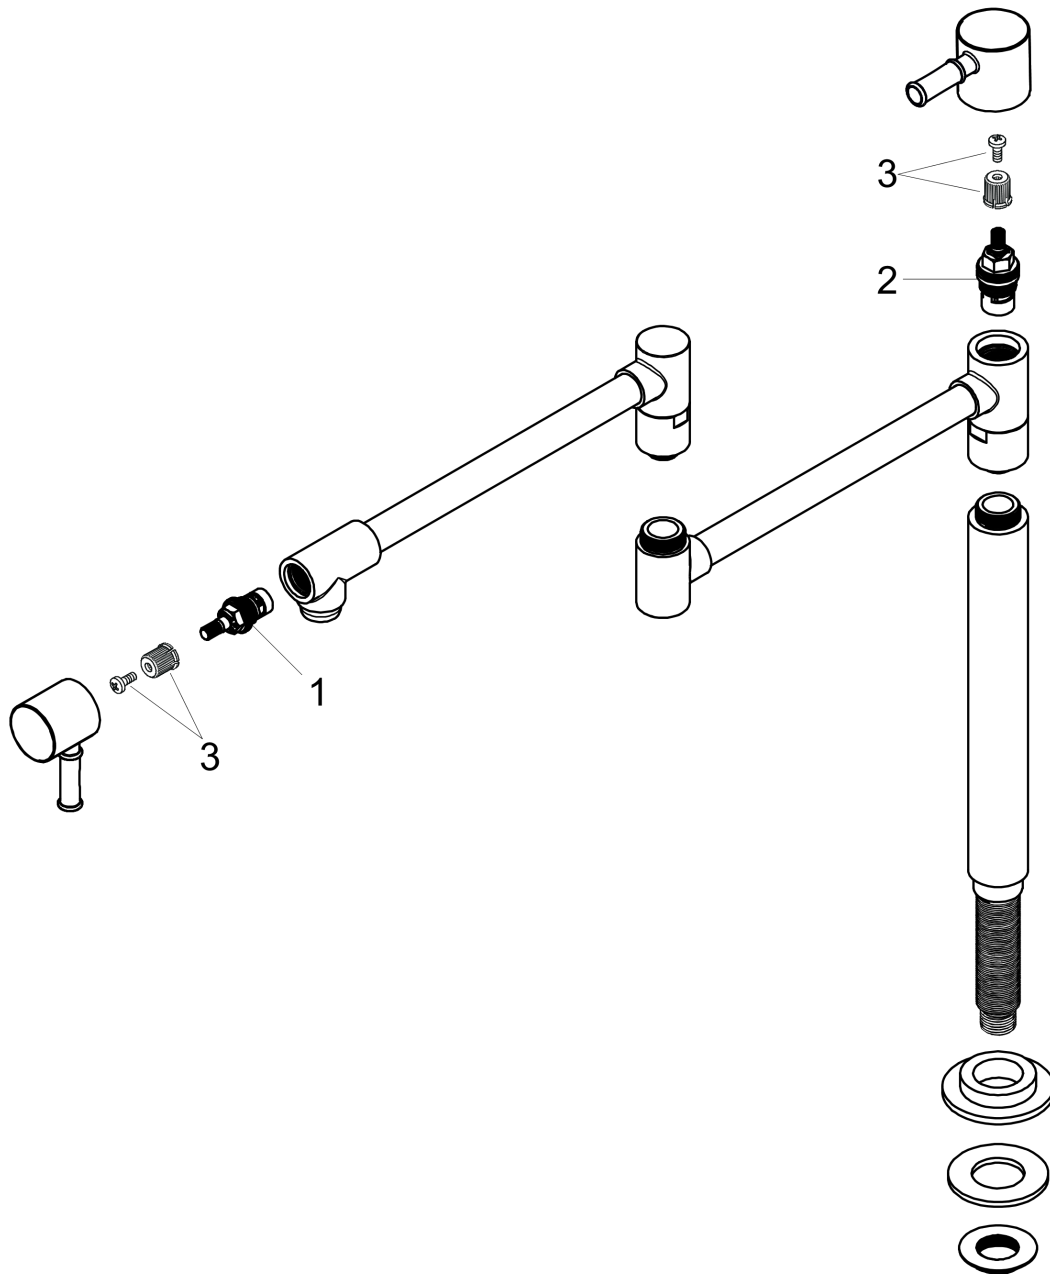

Talis C
Pot Filler, Deck-Mounted
 Finishes : **chrome** Part no. : **04219000**

Description

Features

- Swivel range 360°
- Aerated spray
- Free-standing installation
- Flow: 2.5 GPM (9.5 L/Min)
- 90° ceramic valves
- 1/2" NPT

Item details

List Price \$ 1,034.00

Compliance

Product image

Scale drawing

Talis C
Pot Filler, Deck-Mounted
 Finishes : **chrome** Part no. : **04219000**

Exploded drawing

Year of production: >08/10

Talis C
Pot Filler, Deck-Mounted
 Finishes : **chrome** Part no. : **04219000**

Spare parts list

Year of production: >08/10

| Pos. | Description | Part no. | Price | PU |
|------|-------------------|----------|-------|----|
| 1 | shut off unit | 88789000 | - | 1 |
| 2 | shut off unit | 88790000 | - | 1 |
| 3 | handle fixing set | 98932000 | - | 1 |