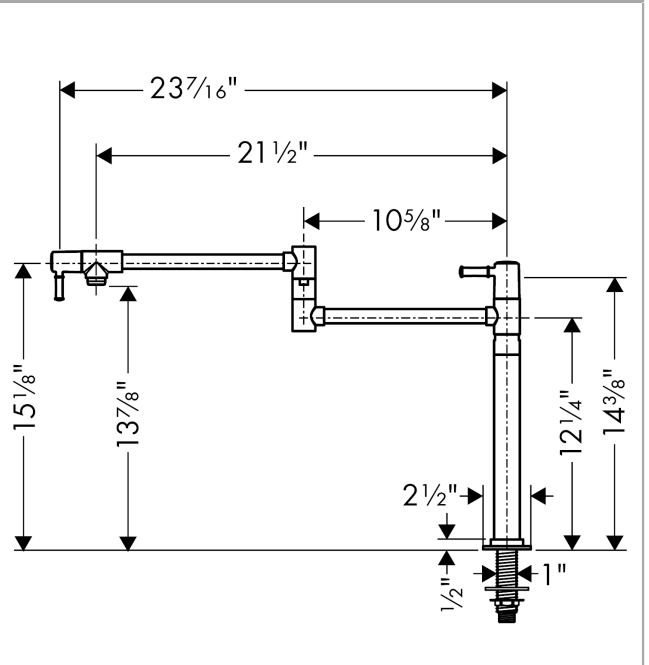

Talis C
Pot Filler, Deck-Mounted
 Finishes : **chrome** Part no. : **04219000**

Description

Features

- Swivel range 360°
- Aerated spray
- Free-standing installation
- Flow: 2.5 GPM (9.5 L/Min)
- 90° ceramic valves
- 1/2" NPT

Item details

List Price \$ 1,034.00

Compliance

Product image

Scale drawing

Talis C
Pot Filler, Deck-Mounted
 Finishes : **chrome** Part no. : **04219000**

Exploded drawing

Year of production: >08/10

Talis C
Pot Filler, Deck-Mounted
 Finishes : **chrome** Part no. : **04219000**

Spare parts list

Year of production: >08/10

| Pos. | Description | Part no. | Price | PU |
|------|-------------------|----------|-------|----|
| 1 | shut off unit | 88789000 | - | 1 |
| 2 | shut off unit | 88790000 | - | 1 |
| 3 | handle fixing set | 98932000 | - | 1 |