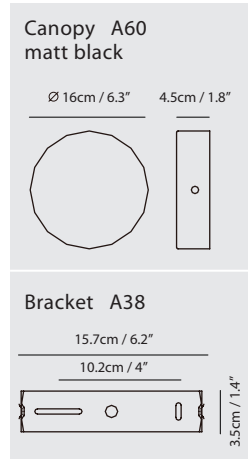

shiny black

champagne gold

Pendant PL4

Material
steel, PP

Light Source
LED 4 x 6.5W 3000K
CRI90 1650lm

Driver
Built-in dimmable driver
(Triac dimming)

Weight
2.9kg / 6.4lb

Color