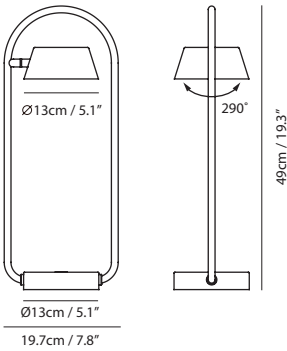

Weight
0.9kg / 2lb

- Color**
- shiny black shade + matt black
 - champagne gold shade + matt black
 - pearl cocoa shade + matt black

This has revolutionized the world of light fixtures by incorporating the diameter symbol Φ into their designs. This subtle touch adds an elegant and unique element to the basic elements of a circle and line. The result is a finely welded frame that is reminiscent of the illustrious Saturn ring, gracefully embracing the floating and flipping lamps within its arms. This petite lantern style table lamp offers an abundance of warm and soft light, almost like a soothing aria.

shiny black shade +
matt black

champagne gold shade +
matt black

Table

Material
steel, PP

Light Source
LED 6.5W 3000K CRI90 415lm

Feature
Touch dimmer switch

Weight
1.4kg / 3.1lb

Cord
200cm / 78.7"