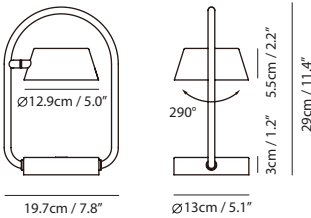

Portable

Material
steel, PP

Light Source
LED 3W 2700K CRI>90 255lm

Feature
Touch dimmer switch, Rechargeable

Weight
1.2kg / 2.6lb

1. **Color**
2. champagne gold shade + matt black
   - shiny black shade + matt black
   - coral orange shade + matt black
   - olive green shade + champagne gold

* 5000mAh Battery Capacity; Use the Type-C cable in the parts bag to charge the product.
* Place away from ignition sources, and avoid a high-temperature environment in use.
* Indicator: Lights up in red while charging; turns green when charging is complete.
* 8hrs working time after full charge. (It takes 4 hours to complete charging with 5V 2A input)