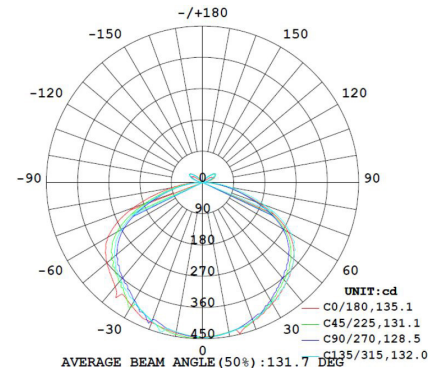

Color

- shiny black shade + matt black
- champagne gold shade + matt black