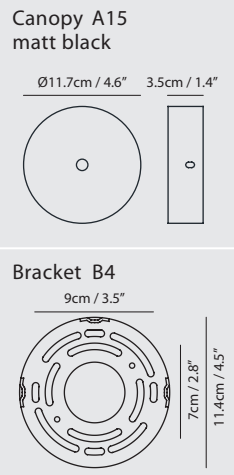

Wall / Ceiling

Material
steel, PP

Light Source
LED 6.5W 3000K CRI90 415lm

Driver
Built-in dimmable driver (triac dimming)

Weight
0.8kg / 1.8lb

Color

- shiny black shade + matt black
- champagne gold shade + matt black