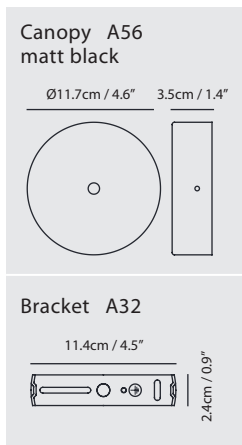

Pendant P1

Material
steel, PP

Light Source
LED x 8W 3000K CRI>90 415lm

Driver
Built-in dimmable driver
(Triac dimming)

Weight
0.9kg / 2lb

1. **Color**
2. shiny black shade + matt black
   - champagne gold shade + matt black
   - pearl cocoa shade + matt black