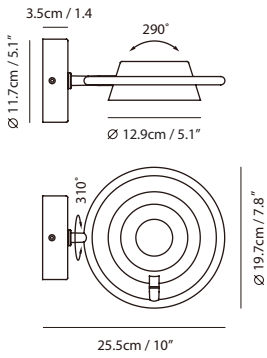

Wall / Ceiling

Material
steel, PP

Light Source
LED 6.5W 3000K CRI90 415lm

Driver
Built-in dimmable driver (triac dimming)

Weight
0.8kg / 1.8lb

Color

- shiny black shade + matt black
- champagne gold shade + matt black