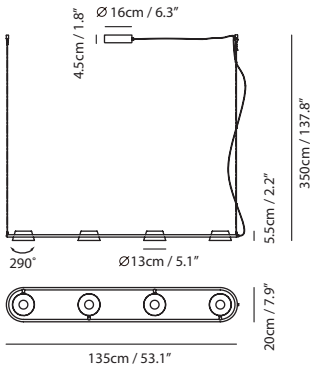

shiny black

champagne gold

Pendant PL4

Material
steel, PP

Light Source
LED 4 x 6.5W 3000K
CRI90 1650lm

Driver
Built-in dimmable driver
(Triac dimming)

Weight
2.9kg / 6.4lb

Color