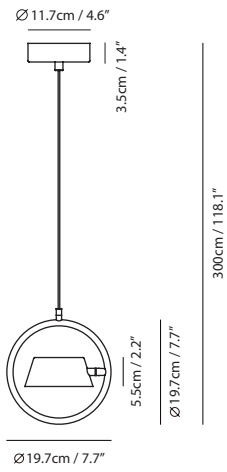

Pendant P1

Material
steel, PP

Light Source
LED x 8W 3000K CRI>90 415lm

Driver
Built-in dimmable driver
(Triac dimming)

Weight
0.9kg / 2lb

1. **Color**
2. shiny black shade + matt black
   - champagne gold shade + matt black
   - pearl cocoa shade + matt black