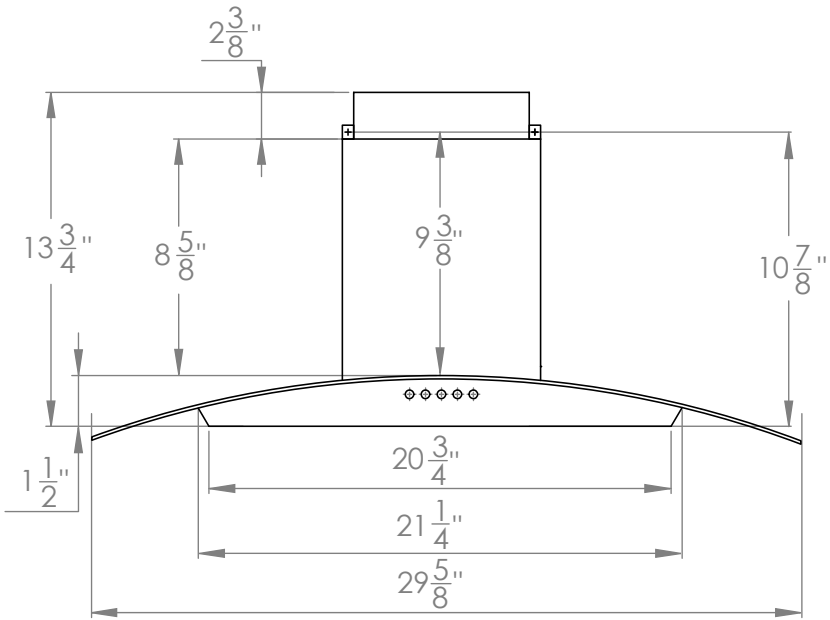

# WM-600SS-30

Vent opening

**TOP**

**FRONT**

**SIDE**

**CHIMNEY COVERS**

All measurements are in inches