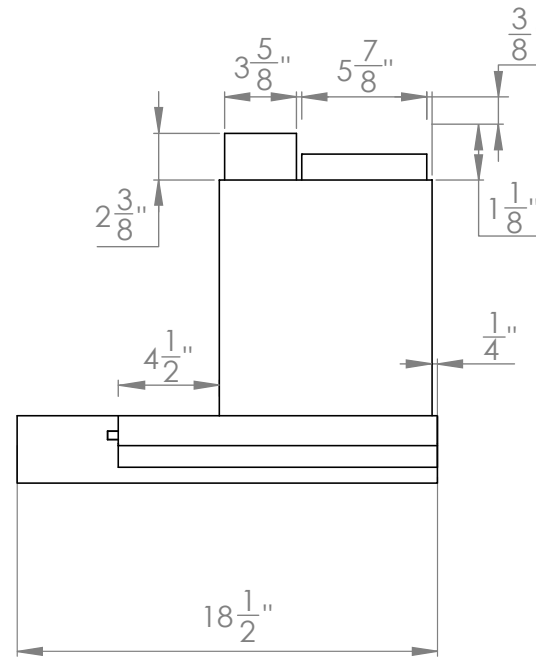

# WM-600SS-30

Vent opening

**TOP**

**FRONT**

**SIDE**

**CHIMNEY COVERS**

All measurements are in inches