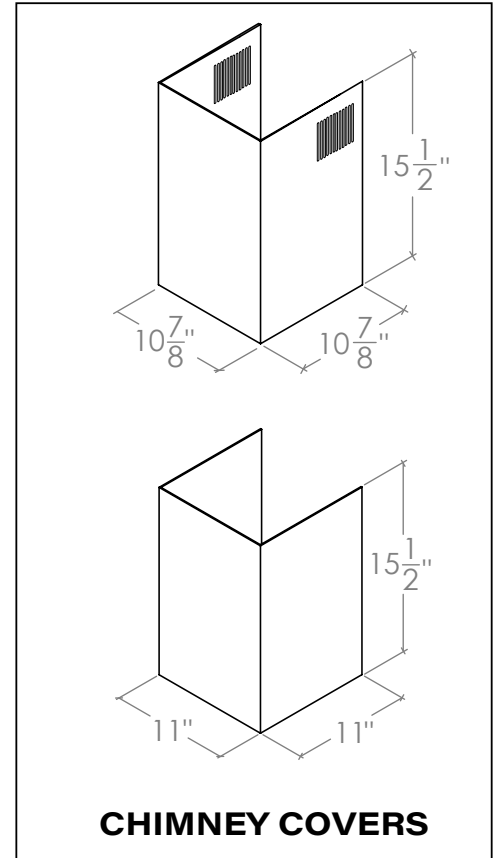

# WM-600SS-30

Vent opening

**TOP**

**FRONT**

**SIDE**

**CHIMNEY COVERS**

All measurements are in inches