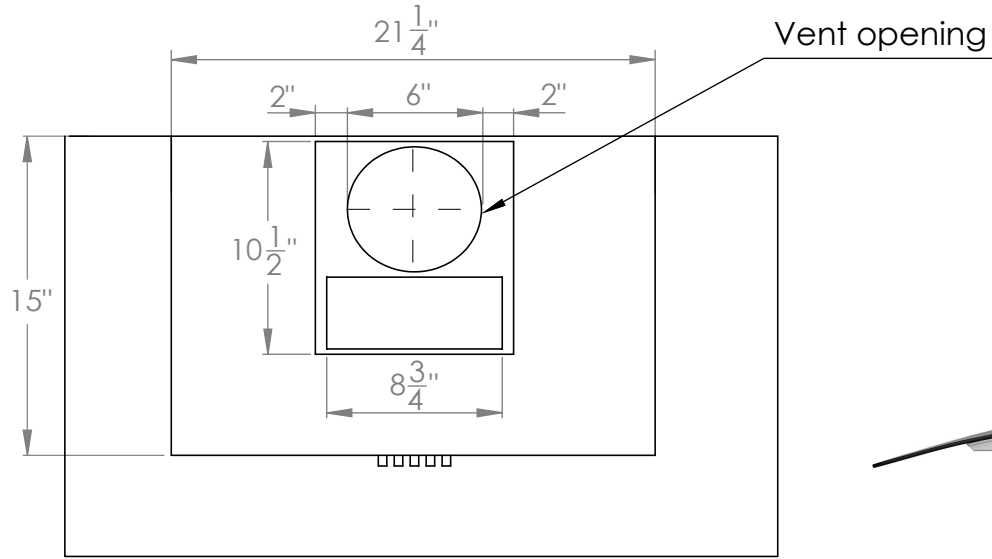

# WM-600SS-30

Vent opening

**TOP**

**FRONT**

**SIDE**

**CHIMNEY COVERS**

All measurements are in inches