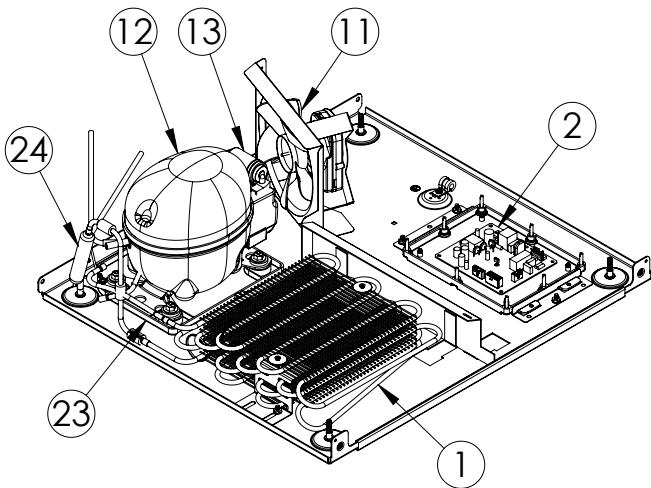

Service Parts List

marvelrefrigeration.com
616-754-5601

| MLRE024-SS01A | | |
|---------------|---------------------------|---------------|
| ITEM | DESCRIPTION | MARVEL P/N |
| 1 | CONDENSER ASSEMBLY | 42249374 |
| 2 | MAIN CONTROL BOARD KIT | S42088820 |
| 3 | GRILLE | S41015806-SS |
| 4 | LED LIGHT STRIP | S68100 |
| 5 | BLACK ROCKER LIGHT SWITCH | 42246922 |
| 6 | EVAPORATOR ASSEMBLY | 42249115 |
| 7 | THERMISTOR ASSEMBLY | S41015903-BLK |
| 8 | UI DISPLAY KIT | S68166-01 |
| 9 | ACCESS COVER | S41015716 |
| 10 | MECHANICAL HARNESS KIT* | S41015773 |
| 11 | CONDENSER FAN ASSEMBLY | 42249159 |
| 12 | COMPRESSOR | S41015395 |
| 13 | COMPRESSOR ELECTRICALS | S41015921 |
| 14 | DOOR ASSEMBLY | S42038739 |
| 15 | EVAP FAN | 42249149 |
| 16 | DOOR GASKET | S31580-035 |
| 17 | DOOR STOP | S41015708-BLK |
| 18 | STRIKER PLATE | S41015709-BLK |
| 19 | HINGE PKG | S52411635-CHR |
| 20 | PERFORATED METAL SHELF | S41013646-BLK |
| 21 | LEG LEVELERS (4) | 42243808 |
| 22 | POWER CORD | S41050606 |
| 23 | DRAIN PAN | S41013227 |
| 24 | DRIER | S41013226 |
| 25 | CARTON ASSEMBLY* | 42249633 |

* NOT PICTURED