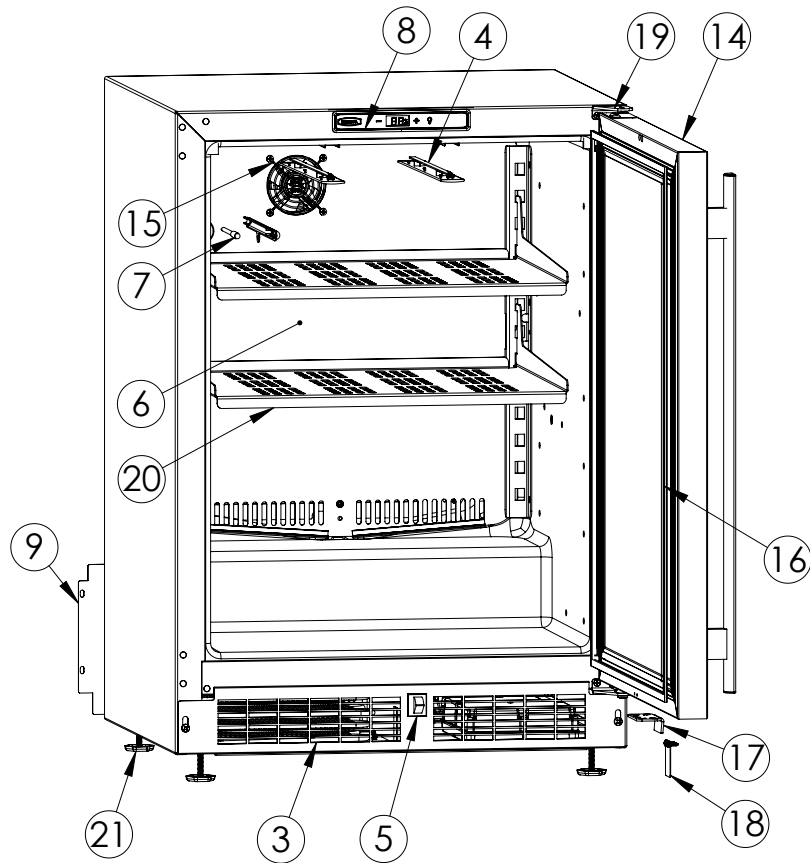

Service Parts List

marvelrefrigeration.com
616-754-5601

| MLRE024-SS01A | | |
|---------------|---------------------------|---------------|
| ITEM | DESCRIPTION | MARVEL P/N |
| 1 | CONDENSER ASSEMBLY | 42249374 |
| 2 | MAIN CONTROL BOARD KIT | S42088820 |
| 3 | GRILLE | S41015806-SS |
| 4 | LED LIGHT STRIP | S68100 |
| 5 | BLACK ROCKER LIGHT SWITCH | 42246922 |
| 6 | EVAPORATOR ASSEMBLY | 42249115 |
| 7 | THERMISTOR ASSEMBLY | S41015903-BLK |
| 8 | UI DISPLAY KIT | S68166-01 |
| 9 | ACCESS COVER | S41015716 |
| 10 | MECHANICAL HARNESS KIT* | S41015773 |
| 11 | CONDENSER FAN ASSEMBLY | 42249159 |
| 12 | COMPRESSOR | S41015395 |
| 13 | COMPRESSOR ELECTRICALS | S41015921 |
| 14 | DOOR ASSEMBLY | S42038739 |
| 15 | EVAP FAN | 42249149 |
| 16 | DOOR GASKET | S31580-035 |
| 17 | DOOR STOP | S41015708-BLK |
| 18 | STRIKER PLATE | S41015709-BLK |
| 19 | HINGE PKG | S52411635-CHR |
| 20 | PERFORATED METAL SHELF | S41013646-BLK |
| 21 | LEG LEVELERS (4) | 42243808 |
| 22 | POWER CORD | S41050606 |
| 23 | DRAIN PAN | S41013227 |
| 24 | DRIER | S41013226 |
| 25 | CARTON ASSEMBLY* | 42249633 |

* NOT PICTURED