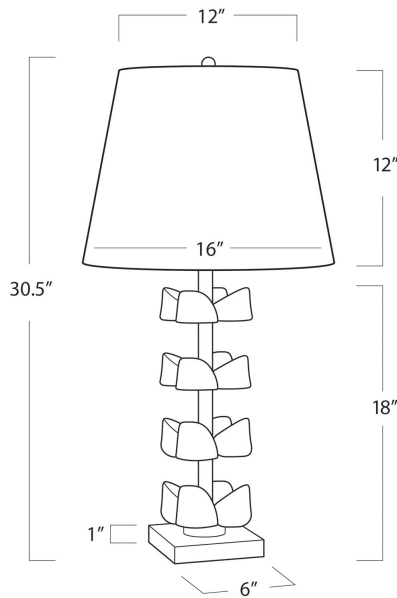

REGINA ANDREW

DETROIT

SPECIFICATION SHEET

Bella Table Lamp
13-1594NB

HEIGHT	30.5
WIDTH	16
DEPTH	16
SHADE DIMS	12 x 16 x 12
SHADE COLOR	Natural Linen
BULB QTY	1
BULB TYPE	A Type Medium Base (E26)
SOCKET	E26 3-Way Cast Turn Knob
WATTAGE	3-Way 150 Watt Max
WIRING TYPE	Standard
MATERIAL	Steel
FINISH	Natural Brass
NOTES	8 ft of cord.
FREIGHT ONLY	No