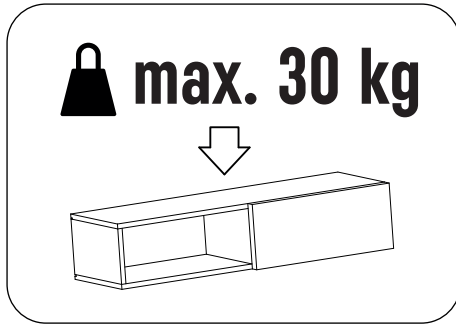

VENEZIA-120

Uk Safety instructions

- Do not exceed the maximum load specified. Otherwise, the furniture may sustain damage or be irreparably damaged.
- Ensure that children do not put any small parts such as nuts, caps or the like in their mouth. They could swallow and choke on them.
- When assembling the product, please proceed with caution and comply with the assembly instructions.

CODE	DIMENSIONS
WG, WD	1200 x 331
SL, SR	331 x 261
SM	311 x 261
FL, FR	596 x 291
H	1181 x 268

K

x 12

M

x 6

T

x 6

ZR