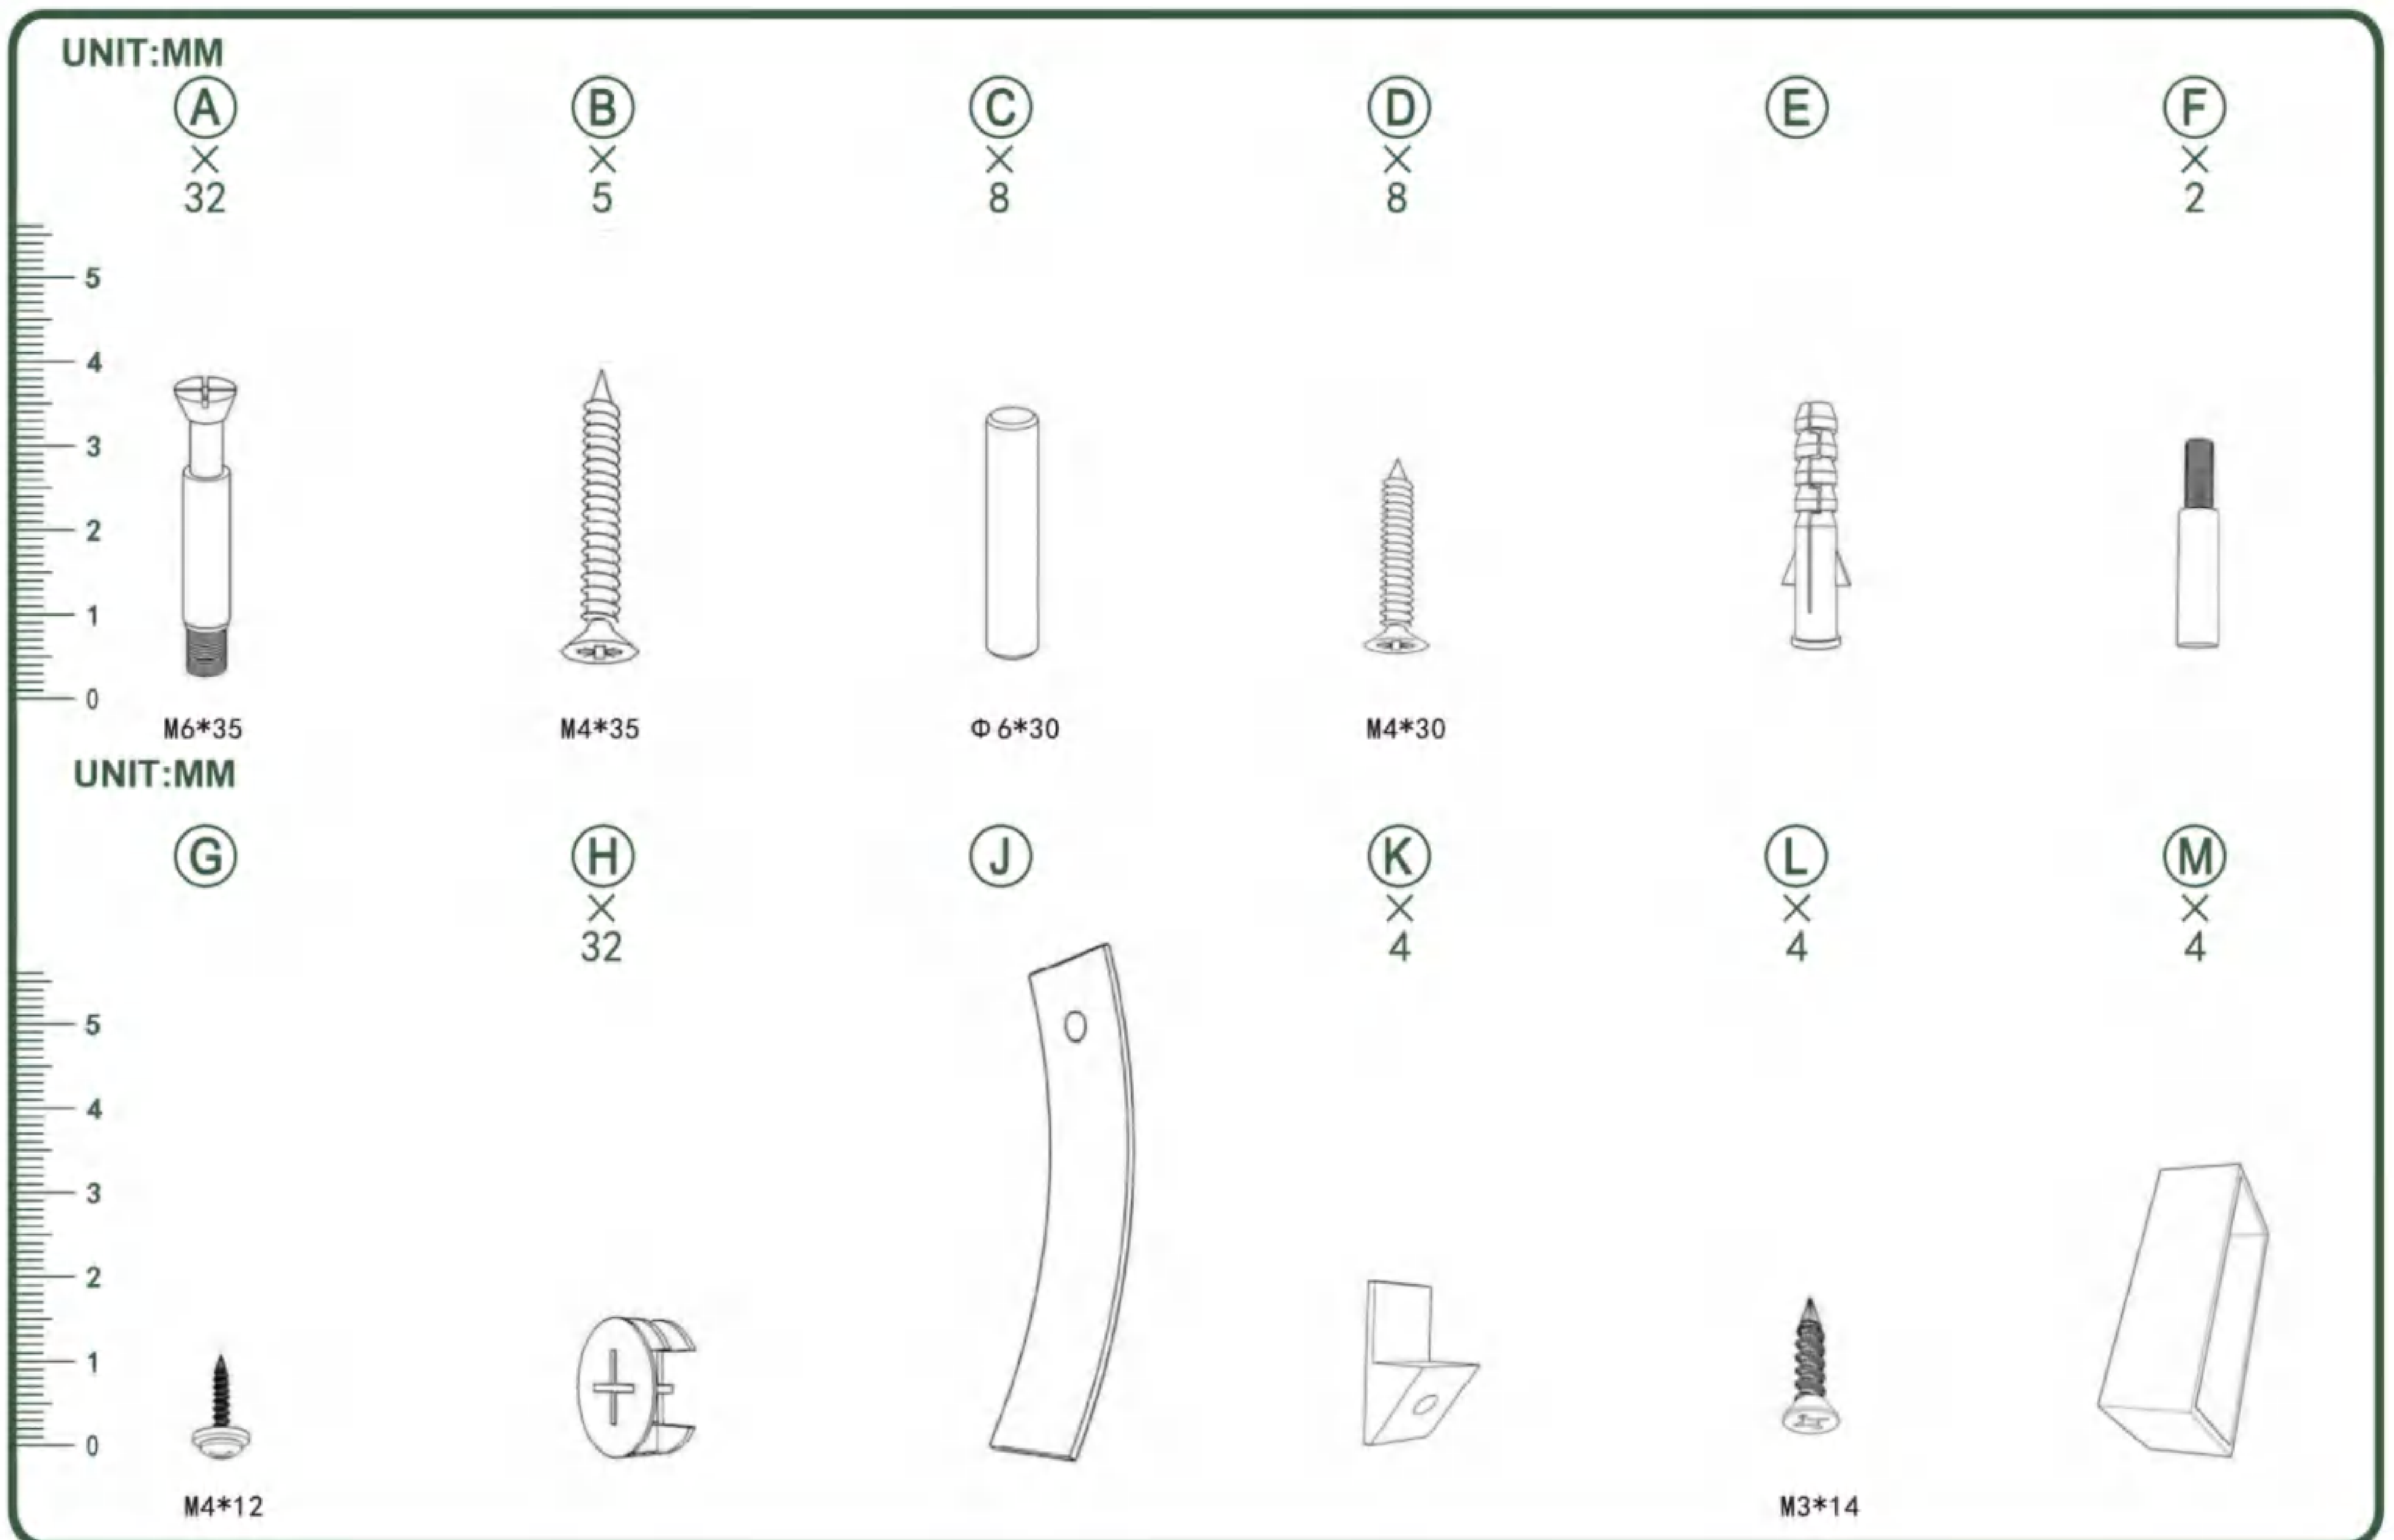

TOOLS:

BOLT INSTALLATION AS BELOW:

BACKPLATE BUCKLE INSTALLATION AS BELOW:

1.

2.

3.

4.

5.

22.

23.

24.