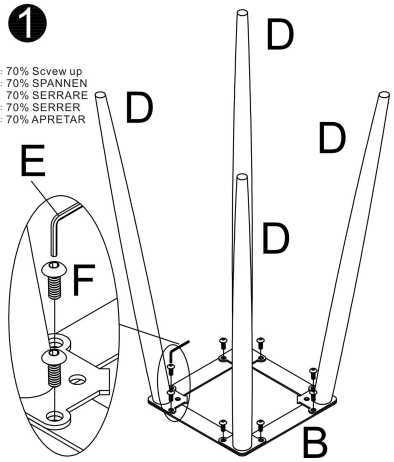

1

2

3

4

A	1pcs	B	1pcs	C	1pcs
D	4pcs	E	1pcs	F	6X14mm 12pcs
G	6X25mm 4pcs