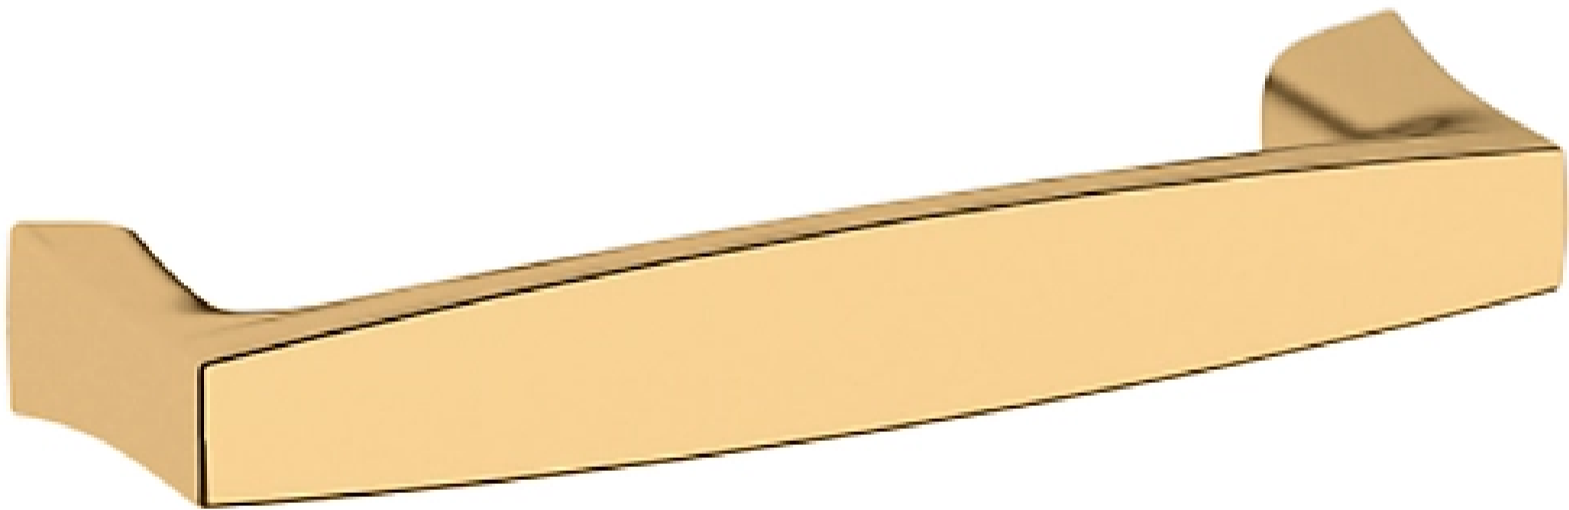

4971 PALM SPRINGS PULL

SPECIFICATIONS

STYLE	Contemporary
PROJECTION	1.145

4971 PALM SPRINGS PULL

ESTATE PORTFOLIO

Model Number:
4971.003.BIN

Key Features

- ✓ Pull out all the stops with this instant upgrade to your home. With an ode to the modern homes of its namesake, the Palm Springs collection is sleek and sophisticated.

FINISHES OPTIONS

Satin Nickel - 150, US15

Lifetime (PVD) Polished Nickel - 055

Polished Chrome - 260

Lifetime (PVD) Polished Brass - 003

Lifetime (PVD) Satin Brass - 044

Satin Black - 190

Venetian Bronze - 112, 11P

Non-lacquered Brass - 031

all measurements in inches

SPECIFICATIONS

STYLE	Contemporary
PROJECTION	1.145